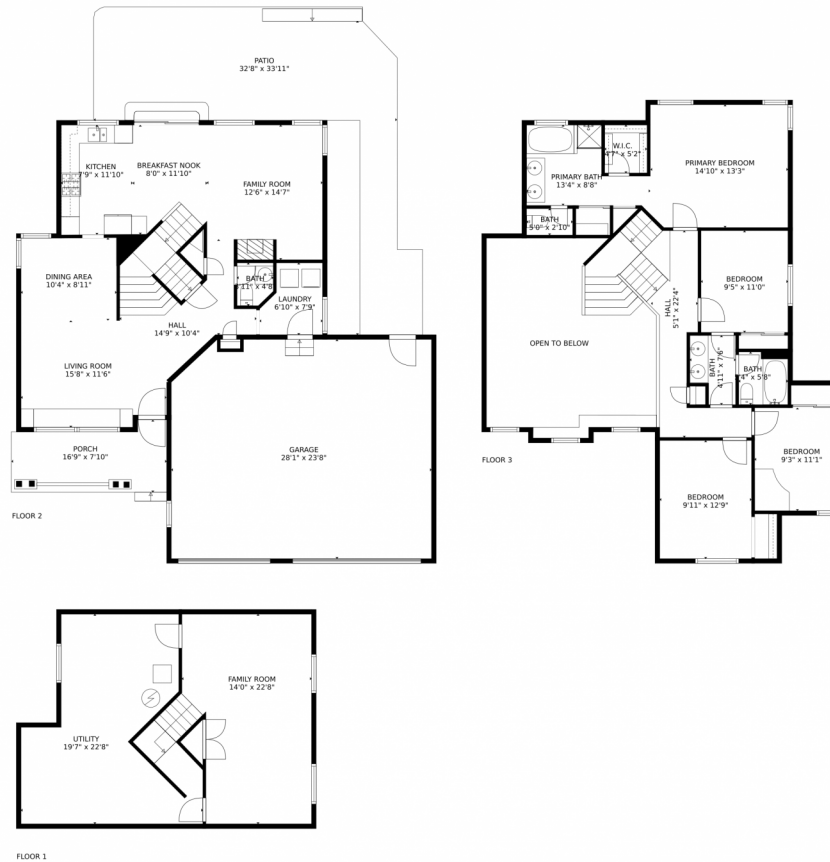

 Single Family

 2600 SQFT

 4 Beds

 4 Baths

Heather Slump
720-390-8705
heatherslump@gmail.com

670 Nelson Park Drive, Longmont, CO 80503 – Main Level

GROSS INTERNAL AREA
Below Ground: 327 sq. ft. FLOOR 2: 853 sq. ft. FLOOR 3: 994 sq. ft.
EXCLUDED AREAS: UTILITY: 330 sq. ft. GARAGE: 649 sq. ft. PATIO: 506 sq. ft.
PORCH: 113 sq. ft. OPEN TO BELOW: 321 sq. ft.
TOTAL: 2174 sq. ft.
MEASUREMENTS CALCULATED BY V1Photos.com ARE DEEMED HIGHLY RELIABLE BUT NOT GUARANTEED.

Disclaimer: Sizes and Dimensions are Approximate, Actual May Vary.

Heather Slump
720-390-8705
heatherslump@gmail.com

670 Nelson Park Drive, Longmont, CO 80503 – Upper Level

GROSS INTERNAL AREA
Below Ground: 327 sq. ft. FLOOR 2: 853 sq. ft. FLOOR 3: 994 sq. ft.
EXCLUDED AREAS: UTILITY: 330 sq. ft. GARAGE: 649 sq. ft. PATIO: 506 sq. ft.
PORCH: 113 sq. ft. OPEN TO BELOW: 321 sq. ft.
TOTAL: 2174 sq. ft.
MEASUREMENTS CALCULATED BY V1Photos.com ARE DEEMED HIGHLY RELIABLE BUT NOT GUARANTEED.

Disclaimer: Sizes and Dimensions are Approximate, Actual May Vary.

Heather Slump
720-390-8705
heatherslump@gmail.com

GROSS INTERNAL AREA
Below Ground: 327 sq. ft. FLOOR 2: 853 sq. ft. FLOOR 3: 994 sq. ft.
EXCLUDED AREAS: UTILITY: 330 sq. ft. GARAGE: 649 sq. ft. PATIO: 506 sq. ft.
PORCH: 113 sq. ft. OPEN TO BELOW: 321 sq. ft.
TOTAL: 2174 sq. ft.
MEASUREMENTS CALCULATED BY V1Photos.COM ARE DEEMED HIGHLY RELIABLE BUT NOT GUARANTEED.

Disclaimer: Sizes and Dimensions are Approximate, Actual May Vary.

Heather Slump
720-390-8705
heatherslump@gmail.com

670 Nelson Park Drive, Longmont, CO 80503 – All Levels

GROSS INTERNAL AREA
Below Ground: 327 sq. ft, FLOOR 2: 853 sq. ft, FLOOR 3: 994 sq. ft
EXCLUDED AREAS: UTILITY: 330 sq. ft, GARAGE: 649 sq. ft, PATIO: 506 sq. ft,
PORCH: 113 sq. ft, OPEN TO BELOW: 321 sq. ft
TOTAL: 2174 sq. ft
MEASUREMENTS CALCULATED BY V1Photos.com ARE DEEMED HIGHLY RELIABLE BUT NOT GUARANTEED.