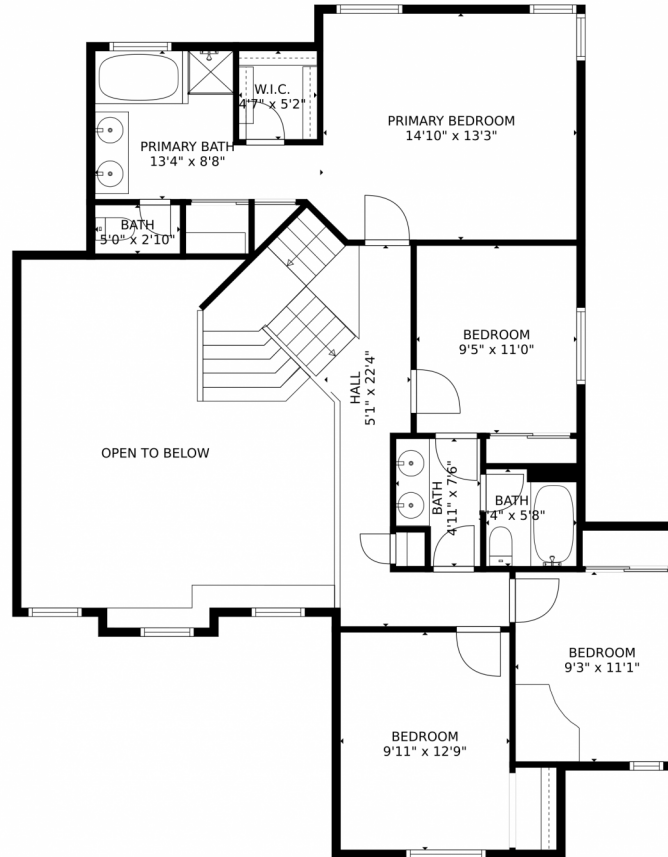

 Single Family

 2600 SQFT

 4 Beds

 4 Baths

Heather Slump
720-390-8705
heatherslump@gmail.com

670 Nelson Park Drive, Longmont, CO 80503 – Main Level

GROSS INTERNAL AREA
Below Ground: 327 sq. ft. FLOOR 2: 853 sq. ft. FLOOR 3: 994 sq. ft.
EXCLUDED AREAS: UTILITY: 330 sq. ft. GARAGE: 649 sq. ft. PATIO: 506 sq. ft.
PORCH: 113 sq. ft. OPEN TO BELOW: 321 sq. ft.
TOTAL: 2174 sq. ft.
MEASUREMENTS CALCULATED BY V1Photos.com ARE DEEMED HIGHLY RELIABLE BUT NOT GUARANTEED.

Disclaimer: Sizes and Dimensions are Approximate, Actual May Vary.

Heather Slump
720-390-8705
heatherslump@gmail.com

670 Nelson Park Drive, Longmont, CO 80503 – Upper Level

GROSS INTERNAL AREA
Below Ground: 327 sq. ft. FLOOR 2: 853 sq. ft. FLOOR 3: 994 sq. ft.
EXCLUDED AREAS: UTILITY: 330 sq. ft. GARAGE: 649 sq. ft. PATIO: 506 sq. ft.
PORCH: 113 sq. ft. OPEN TO BELOW: 321 sq. ft.
TOTAL: 2174 sq. ft.
MEASUREMENTS CALCULATED BY V1Photos.com ARE DEEMED HIGHLY RELIABLE BUT NOT GUARANTEED.

Disclaimer: Sizes and Dimensions are Approximate, Actual May Vary.

Heather Slump
720-390-8705
heatherslump@gmail.com

GROSS INTERNAL AREA
Below Ground: 327 sq. ft. FLOOR 2: 853 sq. ft. FLOOR 3: 994 sq. ft.
EXCLUDED AREAS: UTILITY: 330 sq. ft. GARAGE: 649 sq. ft. PATIO: 506 sq. ft.
PORCH: 113 sq. ft. OPEN TO BELOW: 321 sq. ft.
TOTAL: 2174 sq. ft.
MEASUREMENTS CALCULATED BY V1Photos.COM ARE DEEMED HIGHLY RELIABLE BUT NOT GUARANTEED.

Disclaimer: Sizes and Dimensions are Approximate, Actual May Vary.

Heather Slump
720-390-8705
heatherslump@gmail.com

670 Nelson Park Drive, Longmont, CO 80503 – All Levels

GROSS INTERNAL AREA
Below Ground: 327 sq. ft, FLOOR 2: 853 sq. ft, FLOOR 3: 994 sq. ft
EXCLUDED AREAS: UTILITY: 330 sq. ft, GARAGE: 649 sq. ft, PATIO: 506 sq. ft,
PORCH: 113 sq. ft, OPEN TO BELOW: 321 sq. ft
TOTAL: 2174 sq. ft
MEASUREMENTS CALCULATED BY V1Photos.com ARE DEEMED HIGHLY RELIABLE BUT NOT GUARANTEED.