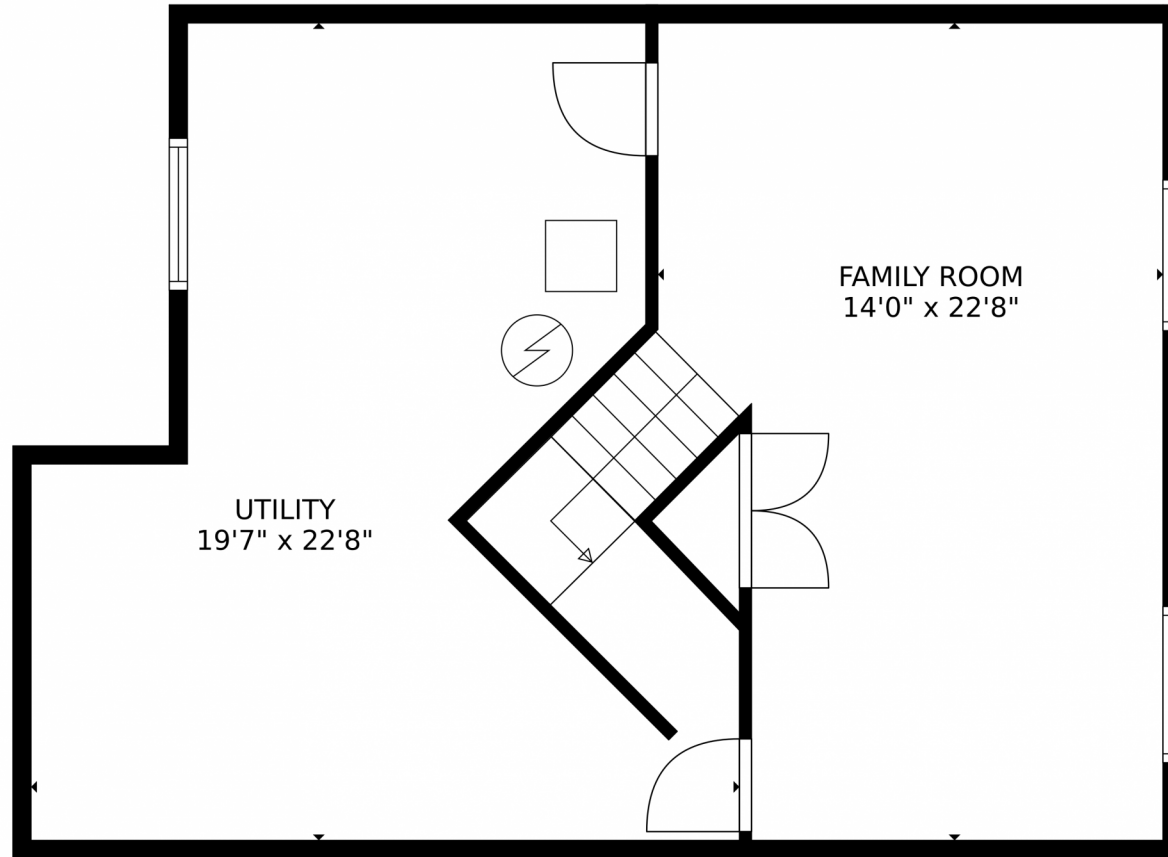

 Single Family

 2600 SQFT

 4 Beds

 4 Baths

Heather Slump
720-390-8705
heatherslump@gmail.com

670 Nelson Park Drive, Longmont, CO 80503 – Main Level

GROSS INTERNAL AREA
Below Ground: 327 sq. ft. FLOOR 2: 853 sq. ft. FLOOR 3: 994 sq. ft.
EXCLUDED AREAS: UTILITY: 330 sq. ft. GARAGE: 649 sq. ft. PATIO: 506 sq. ft.
PORCH: 113 sq. ft. OPEN TO BELOW: 321 sq. ft.
TOTAL: 2174 sq. ft.
MEASUREMENTS CALCULATED BY V1Photos.com ARE DEEMED HIGHLY RELIABLE BUT NOT GUARANTEED.

Disclaimer: Sizes and Dimensions are Approximate, Actual May Vary.

Heather Slump
720-390-8705
heatherslump@gmail.com

670 Nelson Park Drive, Longmont, CO 80503 – Upper Level

GROSS INTERNAL AREA
Below Ground: 327 sq. ft. FLOOR 2: 853 sq. ft. FLOOR 3: 994 sq. ft.
EXCLUDED AREAS: UTILITY: 330 sq. ft. GARAGE: 649 sq. ft. PATIO: 506 sq. ft.
PORCH: 113 sq. ft. OPEN TO BELOW: 321 sq. ft.
TOTAL: 2174 sq. ft.
MEASUREMENTS CALCULATED BY V1Photos.com ARE DEEMED HIGHLY RELIABLE BUT NOT GUARANTEED.

Disclaimer: Sizes and Dimensions are Approximate, Actual May Vary.

Heather Slump
720-390-8705
heatherslump@gmail.com

GROSS INTERNAL AREA
Below Ground: 327 sq. ft. FLOOR 2: 853 sq. ft. FLOOR 3: 994 sq. ft.
EXCLUDED AREAS: UTILITY: 330 sq. ft. GARAGE: 649 sq. ft. PATIO: 506 sq. ft.
PORCH: 113 sq. ft. OPEN TO BELOW: 321 sq. ft.
TOTAL: 2174 sq. ft.
MEASUREMENTS CALCULATED BY V1Photos.COM ARE DEEMED HIGHLY RELIABLE BUT NOT GUARANTEED.

Disclaimer: Sizes and Dimensions are Approximate, Actual May Vary.

Heather Slump
720-390-8705
heatherslump@gmail.com

670 Nelson Park Drive, Longmont, CO 80503 – All Levels

GROSS INTERNAL AREA
Below Ground: 327 sq. ft, FLOOR 2: 853 sq. ft, FLOOR 3: 994 sq. ft
EXCLUDED AREAS: UTILITY: 330 sq. ft, GARAGE: 649 sq. ft, PATIO: 506 sq. ft,
PORCH: 113 sq. ft, OPEN TO BELOW: 321 sq. ft
TOTAL: 2174 sq. ft
MEASUREMENTS CALCULATED BY V1Photos.com ARE DEEMED HIGHLY RELIABLE BUT NOT GUARANTEED.