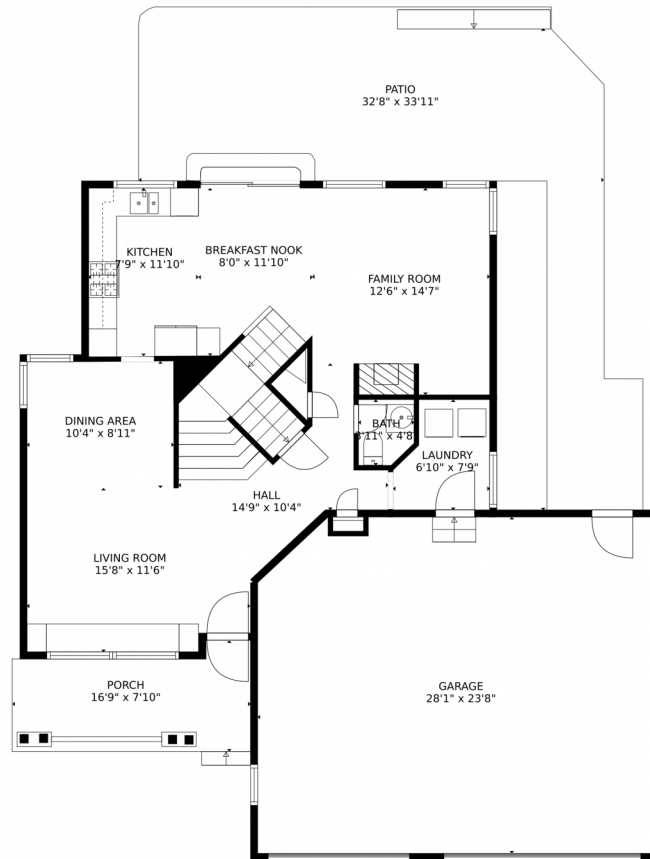

 Single Family

 2600 SQFT

 4 Beds

 4 Baths

Heather Slump
720-390-8705
heatherslump@gmail.com

670 Nelson Park Drive, Longmont, CO 80503 – Main Level

GROSS INTERNAL AREA
Below Ground: 327 sq. ft. FLOOR 2: 853 sq. ft. FLOOR 3: 994 sq. ft.
EXCLUDED AREAS: UTILITY: 330 sq. ft. GARAGE: 649 sq. ft. PATIO: 506 sq. ft.
PORCH: 113 sq. ft. OPEN TO BELOW: 321 sq. ft.
TOTAL: 2174 sq. ft.
MEASUREMENTS CALCULATED BY V1Photos.com ARE DEEMED HIGHLY RELIABLE BUT NOT GUARANTEED.

Disclaimer: Sizes and Dimensions are Approximate, Actual May Vary.

Heather Slump
720-390-8705
heatherslump@gmail.com

670 Nelson Park Drive, Longmont, CO 80503 – Upper Level

GROSS INTERNAL AREA
Below Ground: 327 sq. ft. FLOOR 2: 853 sq. ft. FLOOR 3: 994 sq. ft.
EXCLUDED AREAS: UTILITY: 330 sq. ft. GARAGE: 649 sq. ft. PATIO: 506 sq. ft.
PORCH: 113 sq. ft. OPEN TO BELOW: 321 sq. ft.
TOTAL: 2174 sq. ft.
MEASUREMENTS CALCULATED BY V1Photos.com ARE DEEMED HIGHLY RELIABLE BUT NOT GUARANTEED.

Disclaimer: Sizes and Dimensions are Approximate, Actual May Vary.

Heather Slump
720-390-8705
heatherslump@gmail.com

GROSS INTERNAL AREA
Below Ground: 327 sq. ft. FLOOR 2: 853 sq. ft. FLOOR 3: 994 sq. ft.
EXCLUDED AREAS: UTILITY: 330 sq. ft. GARAGE: 649 sq. ft. PATIO: 506 sq. ft.
PORCH: 113 sq. ft. OPEN TO BELOW: 321 sq. ft.
TOTAL: 2174 sq. ft.
MEASUREMENTS CALCULATED BY V1Photos.COM ARE DEEMED HIGHLY RELIABLE BUT NOT GUARANTEED.

Disclaimer: Sizes and Dimensions are Approximate, Actual May Vary.

Heather Slump
720-390-8705
heatherslump@gmail.com

670 Nelson Park Drive, Longmont, CO 80503 – All Levels

GROSS INTERNAL AREA
Below Ground: 327 sq. ft, FLOOR 2: 853 sq. ft, FLOOR 3: 994 sq. ft
EXCLUDED AREAS: UTILITY: 330 sq. ft, GARAGE: 649 sq. ft, PATIO: 506 sq. ft,
PORCH: 113 sq. ft, OPEN TO BELOW: 321 sq. ft
TOTAL: 2174 sq. ft
MEASUREMENTS CALCULATED BY V1Photos.com ARE DEEMED HIGHLY RELIABLE BUT NOT GUARANTEED.