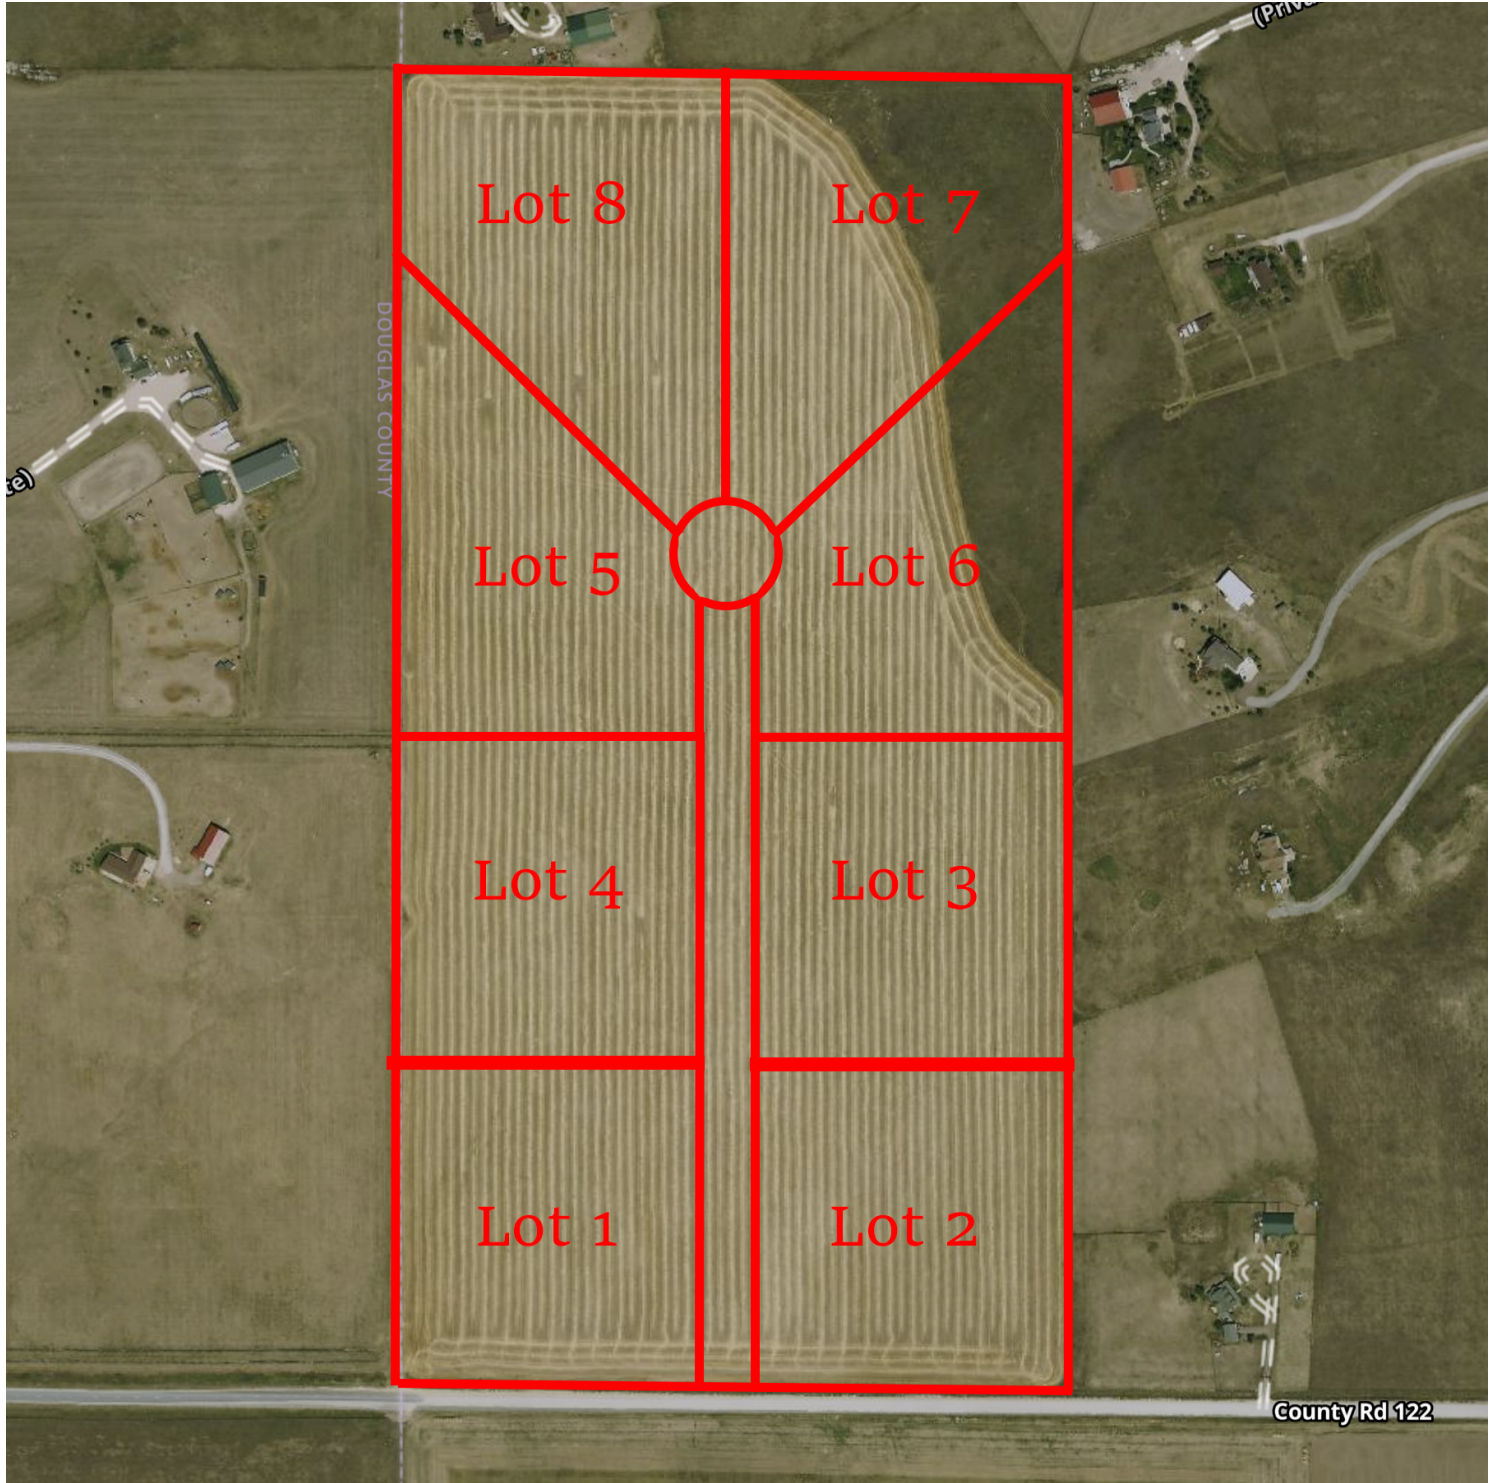

Vacant Land

80 Acre

**Megan Gage**  
303-902-6613  
steven.megangage@gmail.com

Scan code  
for more  
property  
details

Disclaimer: Sizes and Dimensions are Approximate, Actual May Vary.

**Megan Gage**  
303-902-6613  
steven.megangage@gmail.com

Scan code  
for more  
property  
details