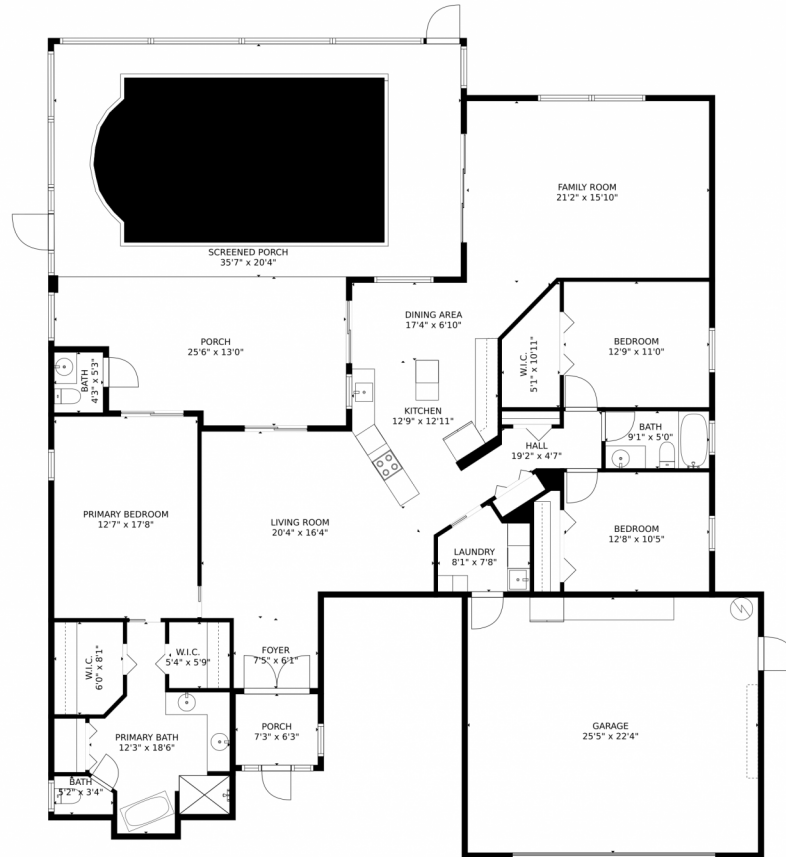

211 Southeast 1st Place  
Cape Coral, FL 33990

Single Family

2276 SQFT

**Gordon Kelly**  
720-302-3400  
gordon@2020realestateco.com

Scan code  
for more  
property  
details

# 211 Southeast 1st Place, Cape Coral, FL 33990 – Main Floor

GROSS INTERNAL AREA  
FLOOR 1: 1959 sq. ft  
EXCLUDED AREAS: GARAGE: 567 sq. ft, PORCH: 334 sq. ft, SCREENED PORCH: 379 sq. ft  
TOTAL: 1959 sq. ft  
MEASUREMENTS CALCULATED BY V1Photos.COM ARE DEEMED HIGHLY RELIABLE BUT NOT GUARANTEED.

Disclaimer: Sizes and Dimensions are Approximate, Actual May Vary.

**Gordon Kelly**  
720-302-3400  
gordon@2020realestateco.com