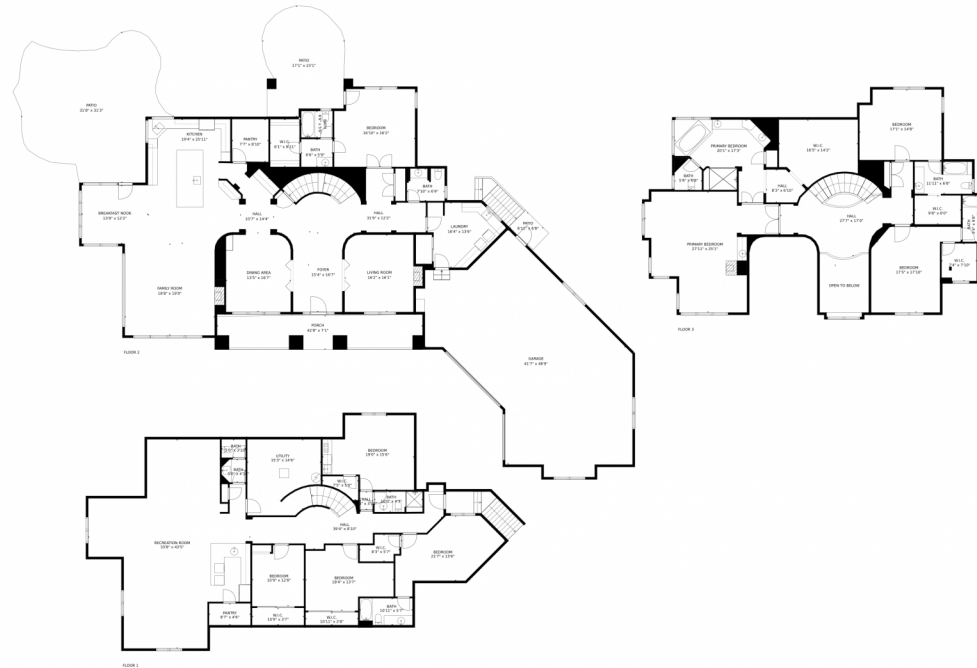

7348 Erin Court
Longmont, CO 80503

Single Family

8320 SQFT

Linda Nehls
303-668-7670
linda@lindanehls.com

Scan code
for more
property
details

7348 Erin Court, Longmont, CO 80503 – Main Level

GROSS INTERNAL AREA
Below Ground: 2531 sq. ft, FLOOR 2: 2911 sq. ft, FLOOR 3: 2247 sq. ft
EXCLUDED AREAS: UTILITY: 223 sq. ft, PORCH: 304 sq. ft, PATIO: 1238 sq. ft,
GARAGE: 1374 sq. ft, OPEN TO BELOW: 125 sq. ft
TOTAL: 7689 sq. ft
MEASUREMENTS CALCULATED BY V1Photos.com ARE DEEMED HIGHLY RELIABLE BUT NOT GUARANTEED.

Disclaimer: Sizes and Dimensions are Approximate, Actual May Vary.

Linda Nehls
303-668-7670
linda@lindanehls.com

7348 Erin Court, Longmont, CO 80503 – Lower Level

GROSS INTERNAL AREA
Below Ground: 2531 sq. ft, FLOOR 2: 2911 sq. ft, FLOOR 3: 2247 sq. ft
EXCLUDED AREAS: UTILITY: 223 sq. ft, PORCH: 304 sq. ft, PATIO: 1238 sq. ft,
GARAGE: 1374 sq. ft, OPEN TO BELOW: 125 sq. ft
TOTAL: 7689 sq. ft
MEASUREMENTS CALCULATED BY V1Photos.COM ARE DEEMED HIGHLY RELIABLE BUT NOT GUARANTEED.

Disclaimer: Sizes and Dimensions are Approximate, Actual May Vary.

Linda Nehls
303-668-7670
linda@lindanehls.com

Scan code
for more
property
details

7348 Erin Court, Longmont, CO 80503 – All Levels

GROSS INTERNAL AREA
Below Ground: 2531 sq. ft, FLOOR 2: 2911 sq. ft, FLOOR 3: 2247 sq. ft
EXCLUDED AREAS: UTILITY: 223 sq. ft, PORCH: 304 sq. ft, PATIO: 1238 sq. ft,
GARAGE: 1374 sq. ft, OPEN TO BELOW: 125 sq. ft
TOTAL: 7689 sq. ft
MEASUREMENTS CALCULATED BY V1Photos.com ARE DEEMED HIGHLY RELIABLE BUT NOT GUARANTEED.