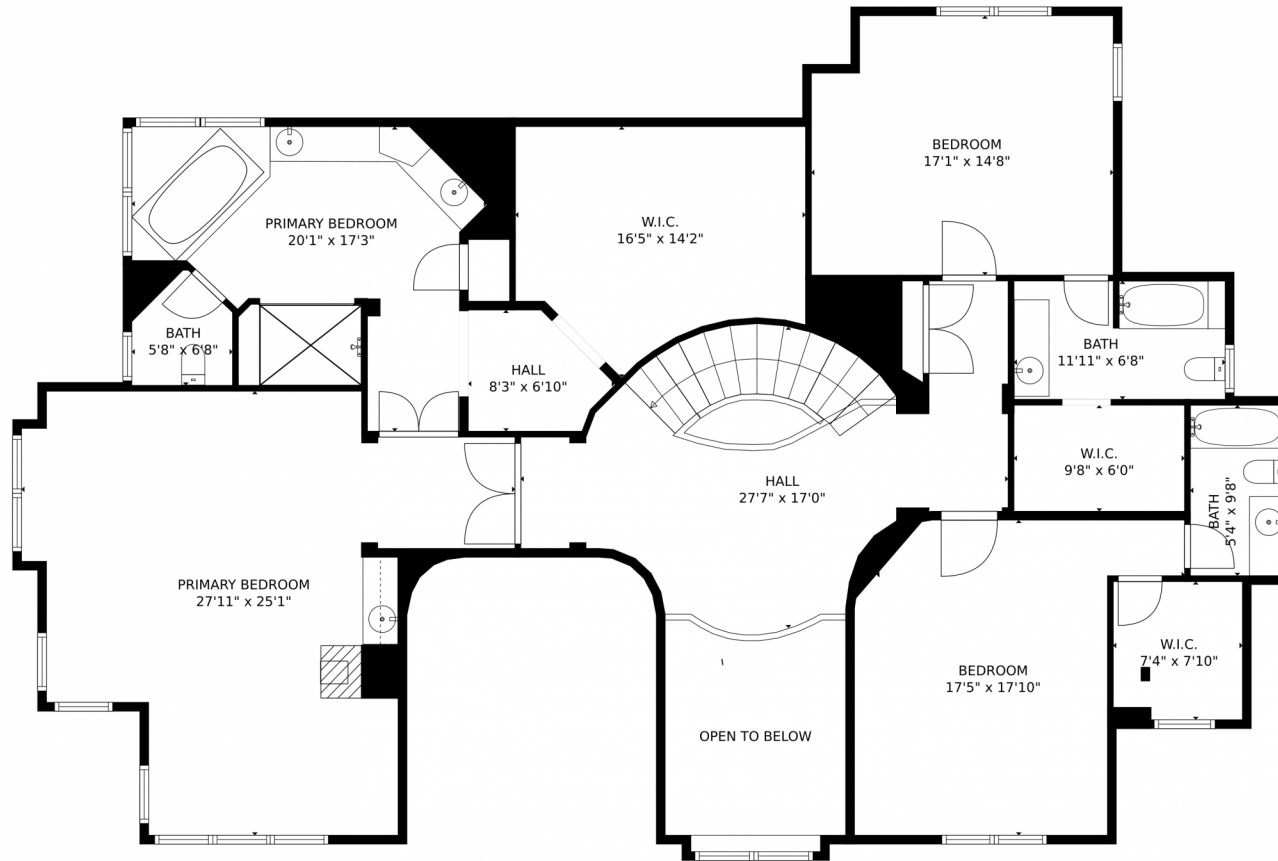

7348 Erin Court
Longmont, CO 80503

Single Family

8320 SQFT

Linda Nehls
303-668-7670
linda@lindanehls.com

Scan code
for more
property
details

7348 Erin Court, Longmont, CO 80503 – Main Level

GROSS INTERNAL AREA
Below Ground: 2531 sq. ft, FLOOR 2: 2911 sq. ft, FLOOR 3: 2247 sq. ft
EXCLUDED AREAS: UTILITY: 223 sq. ft, PORCH: 304 sq. ft, PATIO: 1238 sq. ft,
GARAGE: 1374 sq. ft, OPEN TO BELOW: 125 sq. ft
TOTAL: 7689 sq. ft
MEASUREMENTS CALCULATED BY V1Photos.com ARE DEEMED HIGHLY RELIABLE BUT NOT GUARANTEED.

Disclaimer: Sizes and Dimensions are Approximate, Actual May Vary.

Linda Nehls
303-668-7670
linda@lindanehls.com

Scan code
for more
property
details

7348 Erin Court, Longmont, CO 80503 – Upper Level

GROSS INTERNAL AREA
Below Ground: 2531 sq. ft, FLOOR 2: 2911 sq. ft, FLOOR 3: 2247 sq. ft
EXCLUDED AREAS: UTILITY: 223 sq. ft, PORCH: 304 sq. ft, PATIO: 1238 sq. ft,
GARAGE: 1374 sq. ft, OPEN TO BELOW: 125 sq. ft
TOTAL: 7689 sq. ft
MEASUREMENTS CALCULATED BY V1Photos.com ARE DEEMED HIGHLY RELIABLE BUT NOT GUARANTEED.

Disclaimer: Sizes and Dimensions are Approximate, Actual May Vary.

Linda Nehls
303-668-7670
linda@lindanehls.com

7348 Erin Court, Longmont, CO 80503 – Lower Level

GROSS INTERNAL AREA
Below Ground: 2531 sq. ft, FLOOR 2: 2911 sq. ft, FLOOR 3: 2247 sq. ft
EXCLUDED AREAS: UTILITY: 223 sq. ft, PORCH: 304 sq. ft, PATIO: 1238 sq. ft,
GARAGE: 1374 sq. ft, OPEN TO BELOW: 125 sq. ft
TOTAL: 7689 sq. ft
MEASUREMENTS CALCULATED BY V1Photos.COM ARE DEEMED HIGHLY RELIABLE BUT NOT GUARANTEED.