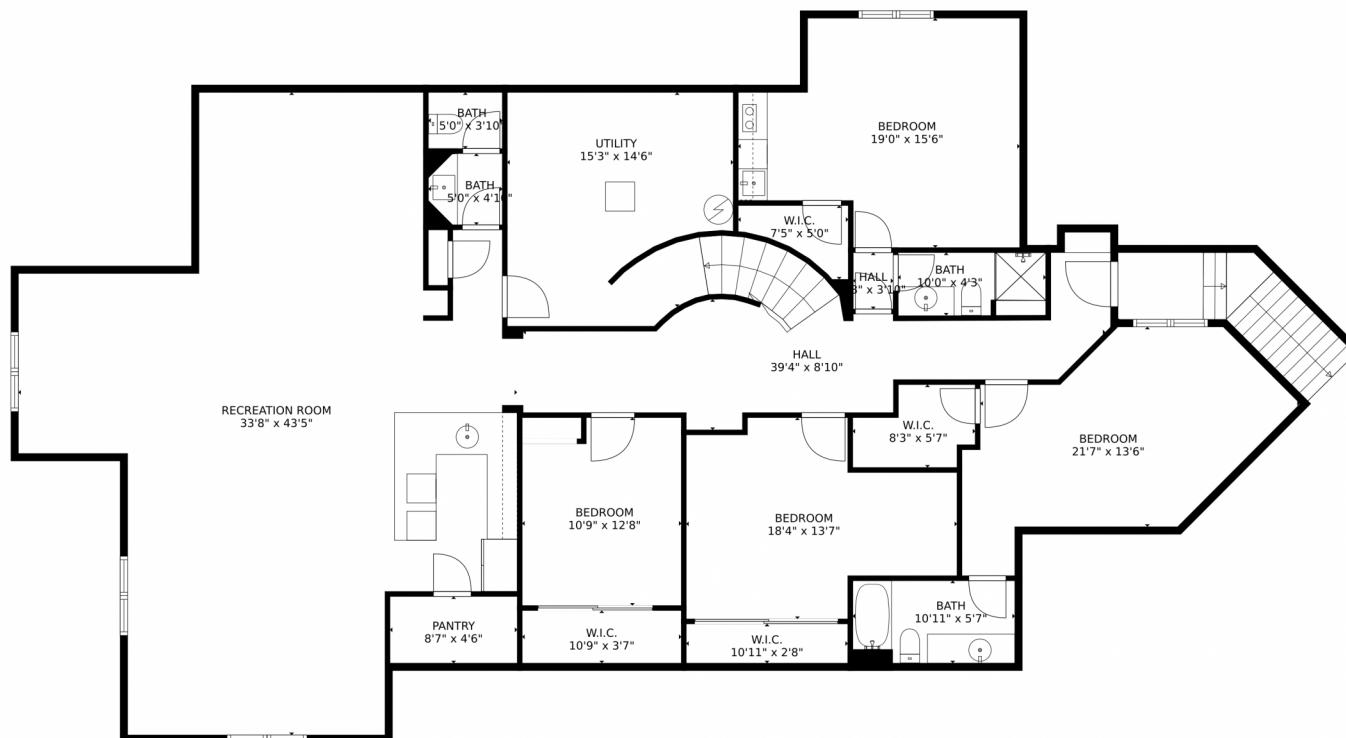

Disclaimer: Sizes and Dimensions are Approximate, Actual May Vary.

Linda Nehls
303-668-7670
linda@lindanehls.com

Scan code
for more
property
details

7348 Erin Court, Longmont, CO 80503 – Upper Level

GROSS INTERNAL AREA
Below Ground: 2531 sq. ft, FLOOR 2: 2911 sq. ft, FLOOR 3: 2247 sq. ft
EXCLUDED AREAS: UTILITY: 223 sq. ft, PORCH: 304 sq. ft, PATIO: 1238 sq. ft,
GARAGE: 1374 sq. ft, OPEN TO BELOW: 125 sq. ft
TOTAL: 7689 sq. ft
MEASUREMENTS CALCULATED BY V1Photos.com ARE DEEMED HIGHLY RELIABLE BUT NOT GUARANTEED.

Disclaimer: Sizes and Dimensions are Approximate, Actual May Vary.

Linda Nehls
303-668-7670
linda@lindanehls.com

7348 Erin Court, Longmont, CO 80503 – Lower Level

GROSS INTERNAL AREA
Below Ground: 2531 sq. ft, FLOOR 2: 2911 sq. ft, FLOOR 3: 2247 sq. ft
EXCLUDED AREAS: UTILITY: 223 sq. ft, PORCH: 304 sq. ft, PATIO: 1238 sq. ft,
GARAGE: 1374 sq. ft, OPEN TO BELOW: 125 sq. ft
TOTAL: 7689 sq. ft
MEASUREMENTS CALCULATED BY V1Photos.COM ARE DEEMED HIGHLY RELIABLE BUT NOT GUARANTEED.

Disclaimer: Sizes and Dimensions are Approximate, Actual May Vary.

Linda Nehls
303-668-7670
linda@lindanehls.com

Scan code
for more
property
details

7348 Erin Court, Longmont, CO 80503 – All Levels

GROSS INTERNAL AREA
Below Ground: 2531 sq. ft, FLOOR 2: 2911 sq. ft, FLOOR 3: 2247 sq. ft
EXCLUDED AREAS: UTILITY: 223 sq. ft, PORCH: 304 sq. ft, PATIO: 1238 sq. ft,
GARAGE: 1374 sq. ft, OPEN TO BELOW: 125 sq. ft
TOTAL: 7689 sq. ft
MEASUREMENTS CALCULATED BY V1Photos.com ARE DEEMED HIGHLY RELIABLE BUT NOT GUARANTEED.