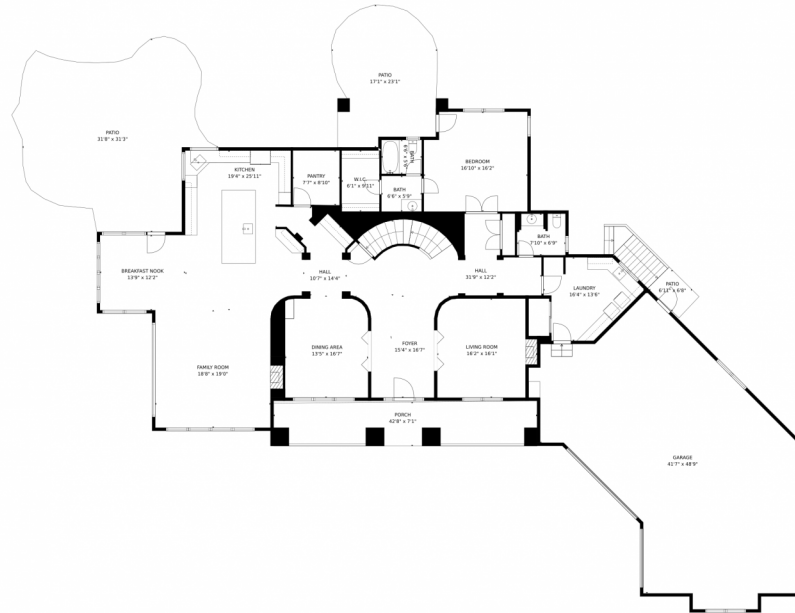

7348 Erin Court
Longmont, CO 80503

Single Family

8320 SQFT

Linda Nehls
303-668-7670
linda@lindanehls.com

Scan code
for more
property
details

7348 Erin Court, Longmont, CO 80503 – Main Level

GROSS INTERNAL AREA
Below Ground: 2531 sq. ft, FLOOR 2: 2911 sq. ft, FLOOR 3: 2247 sq. ft
EXCLUDED AREAS: UTILITY: 223 sq. ft, PORCH: 304 sq. ft, PATIO: 1238 sq. ft,
GARAGE: 1374 sq. ft, OPEN TO BELOW: 125 sq. ft
TOTAL: 7689 sq. ft
MEASUREMENTS CALCULATED BY V1Photos.com ARE DEEMED HIGHLY RELIABLE BUT NOT GUARANTEED.

Disclaimer: Sizes and Dimensions are Approximate, Actual May Vary.

Linda Nehls
303-668-7670
linda@lindanehls.com

Scan code
for more
property
details

7348 Erin Court, Longmont, CO 80503 – Upper Level

GROSS INTERNAL AREA
Below Ground: 2531 sq. ft, FLOOR 2: 2911 sq. ft, FLOOR 3: 2247 sq. ft
EXCLUDED AREAS: UTILITY: 223 sq. ft, PORCH: 304 sq. ft, PATIO: 1238 sq. ft,
GARAGE: 1374 sq. ft, OPEN TO BELOW: 125 sq. ft
TOTAL: 7689 sq. ft
MEASUREMENTS CALCULATED BY V1Photos.com ARE DEEMED HIGHLY RELIABLE BUT NOT GUARANTEED.

Disclaimer: Sizes and Dimensions are Approximate, Actual May Vary.

Linda Nehls
303-668-7670
linda@lindanehls.com

7348 Erin Court, Longmont, CO 80503 – Lower Level

GROSS INTERNAL AREA
Below Ground: 2531 sq. ft, FLOOR 2: 2911 sq. ft, FLOOR 3: 2247 sq. ft
EXCLUDED AREAS: UTILITY: 223 sq. ft, PORCH: 304 sq. ft, PATIO: 1238 sq. ft,
GARAGE: 1374 sq. ft, OPEN TO BELOW: 125 sq. ft
TOTAL: 7689 sq. ft
MEASUREMENTS CALCULATED BY V1Photos.COM ARE DEEMED HIGHLY RELIABLE BUT NOT GUARANTEED.