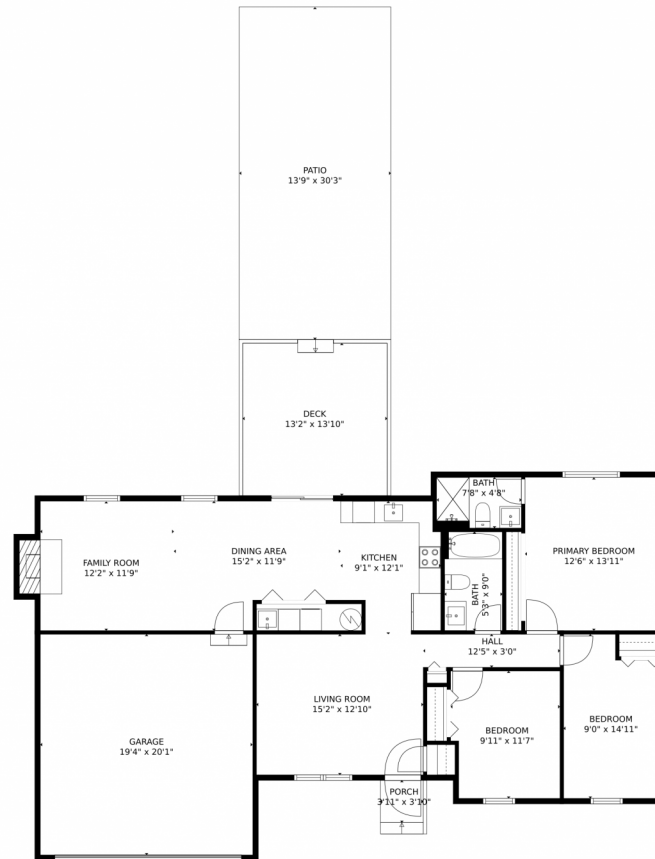

 Single Family

 1334 SQFT

 3 Beds

 2 Baths

 2 Car

 0.22 Acre

Brittany Harrison
719-387-1428
brittany.harrison@evrealstate.com

4449 Wordsworth Circle South, Colorado Springs, CO 80916 – Main Level

GROSS INTERNAL AREA
FLOOR 1: 1239 sq. ft.
EXCLUDED AREAS: GARAGE: 388 sq. ft, PORCH: 15 sq. ft, DECK: 183 sq. ft.
PATIO: 418 sq. ft, FIREPLACE: 7 sq. ft
TOTAL: 1239 sq. ft
MEASUREMENTS CALCULATED BY V1Photos.COM ARE DEEMED HIGHLY RELIABLE BUT NOT GUARANTEED.