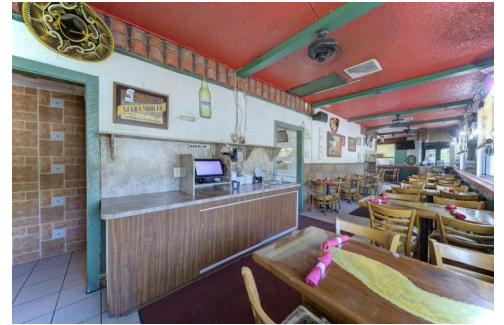

600 South Dixie Highway East
Pompano Beach, FL 33060

Commercial

1000 SQFT

Rafael Monterrey

954-401-3892

rafaelmonterrey@yahoo.com

<http://themonterreygroup.com/>

Scan code
for more
property
details