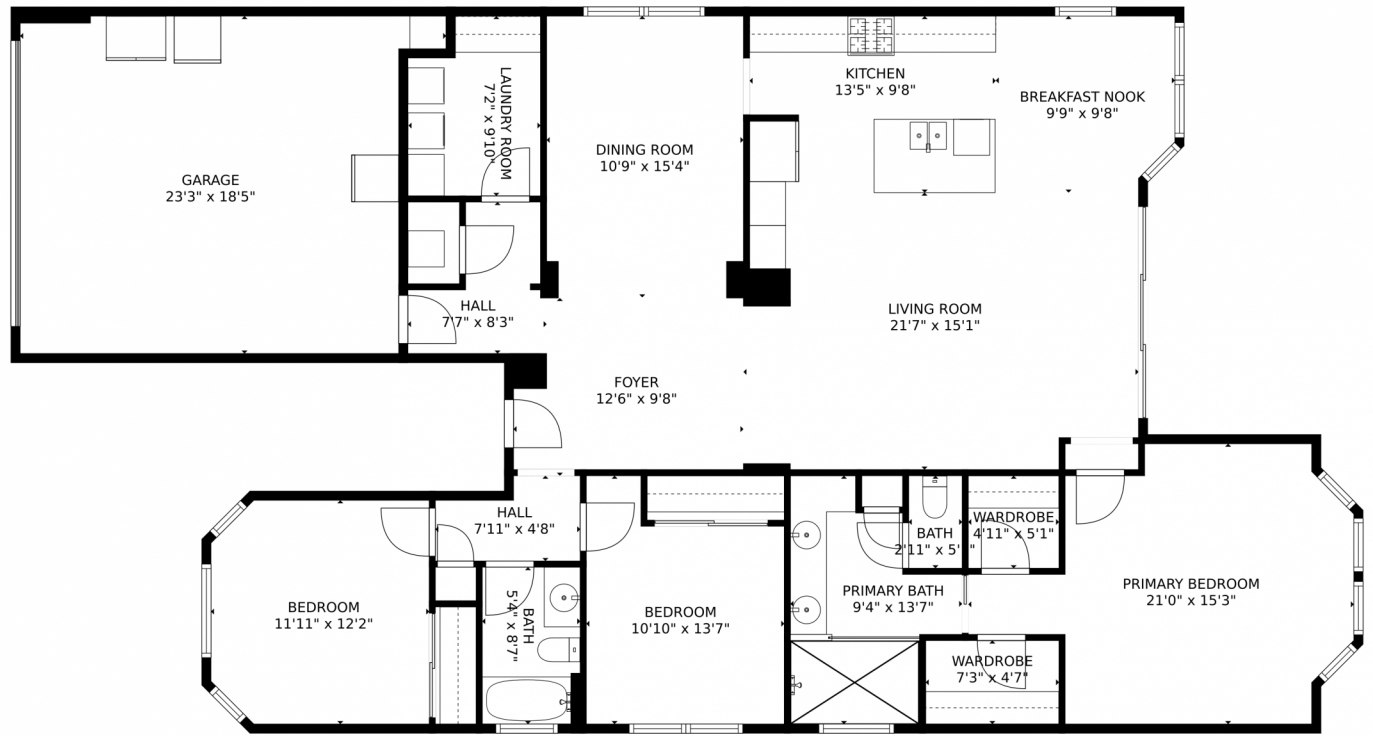

15102 Goldfinch Circle
Westlake, FL 33470

Single Family

1948 SQFT

Anthony Nastase
954-775-5165
anthony@tropicalspringsrealty.com

Scan code
for more
property
details

15102 Goldfinch Circle, Westlake, FL 33470 – all_floors_15102_goldfinch_circle_westlake_with_di

GROSS INTERNAL AREA
FLOOR 1: 1793 sq. ft
EXCLUDED AREAS: GARAGE: 385 sq. ft
TOTAL: 1793 sq. ft
MEASUREMENTS CALCULATED BY V1Photos.com ARE DEEMED HIGHLY RELIABLE BUT NOT GUARANTEED.

Disclaimer: Sizes and Dimensions are Approximate, Actual May Vary.