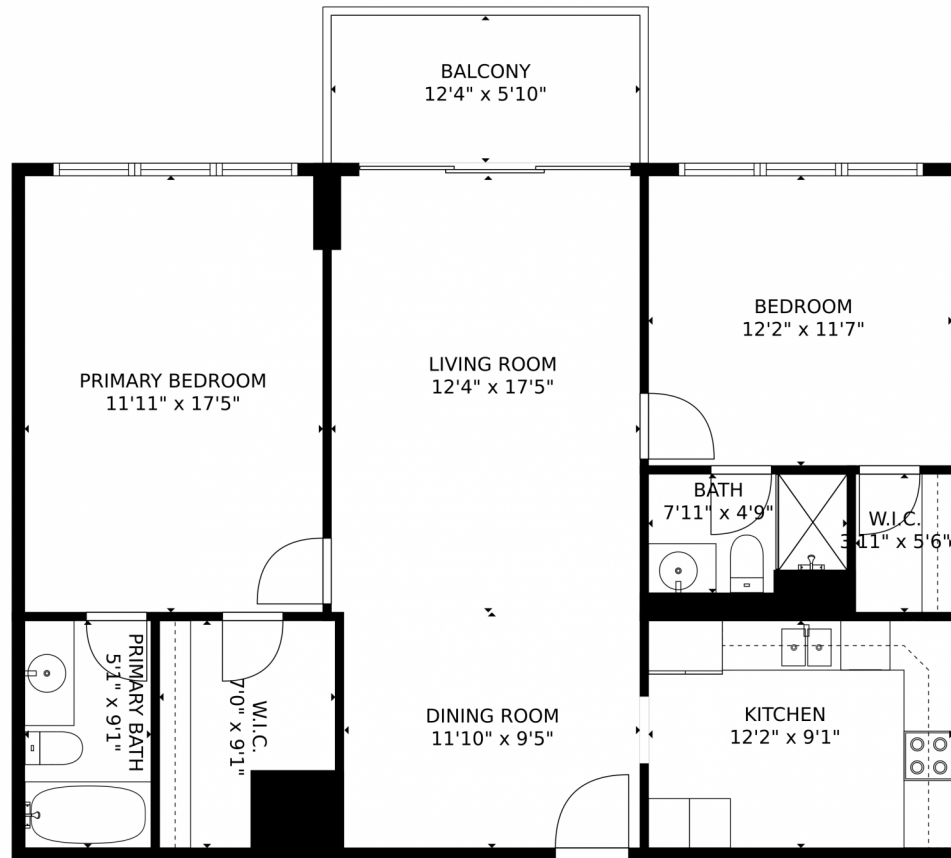

Condominium

1125 SQFT

Rachael Barach
954-815-1418
rachael@rachaelbarach.com
<https://www.therachaelbarachgroup.com/>

Scan code
for more
property
details

531 North Ocean Boulevard, Pompano Beach, FL 33062 – All Levels

GROSS INTERNAL AREA
FLOOR 1: 995 sq. ft
EXCLUDED AREAS: BALCONY: 73 sq. ft
TOTAL: 995 sq. ft
MEASUREMENTS CALCULATED BY V1Photos.com ARE DEEMED HIGHLY RELIABLE BUT NOT GUARANTEED.

Disclaimer: Sizes and Dimensions are Approximate, Actual May Vary.