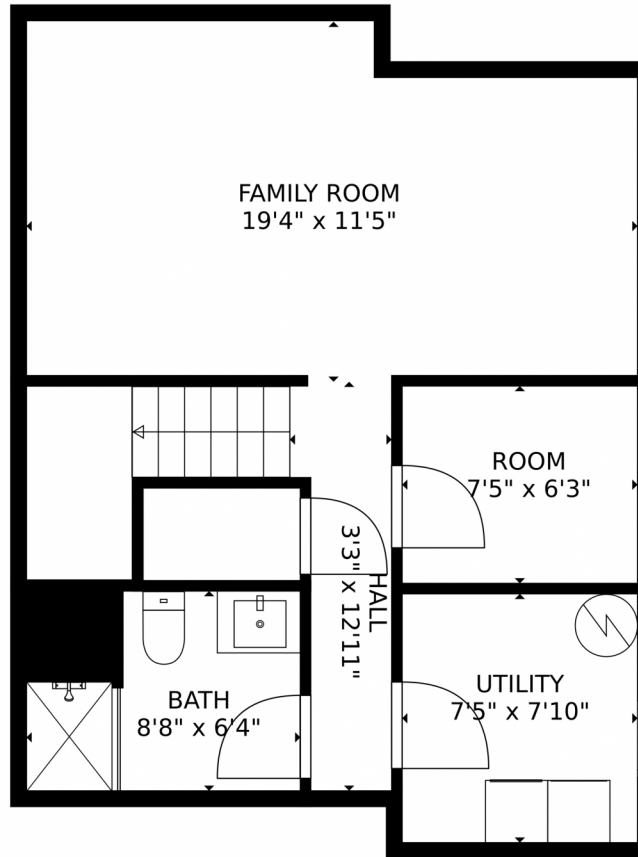

GROSS INTERNAL AREA
Below Ground: 409 sq. ft. FLOOR 2: 499 sq. ft. FLOOR 3: 564 sq. ft.
EXCLUDED AREAS: UTILITY: 59 sq. ft. PORCH: 227 sq. ft. PATIO: 271 sq. ft.
FIREPLACE: 5 sq. ft.
TOTAL: 1472 sq. ft.
MEASUREMENTS CALCULATED BY V1Photos.COM ARE DEEMED HIGHLY RELIABLE BUT NOT GUARANTEED.

Disclaimer: Sizes and Dimensions are Approximate, Actual May Vary.

Cathy Burr
303-887-2800
cathyburr@remax.net

8660 Carr Loop, Westminster, CO 80005 – Second Floor

GROSS INTERNAL AREA
Below Ground: 409 sq. ft. FLOOR 2: 499 sq. ft. FLOOR 3: 564 sq. ft.
EXCLUDED AREAS: UTILITY: 59 sq. ft. PORCH: 227 sq. ft. PATIO: 271 sq. ft.
FIREPLACE: 5 sq. ft.
TOTAL: 1472 sq. ft.
MEASUREMENTS CALCULATED BY V1Photos.com ARE DEEMED HIGHLY RELIABLE BUT NOT GUARANTEED.

Disclaimer: Sizes and Dimensions are Approximate, Actual May Vary.

Cathy Burr
303-887-2800
cathyburr@remax.net

GROSS INTERNAL AREA
Below Ground: 409 sq. ft. FLOOR 2: 499 sq. ft. FLOOR 3: 564 sq. ft.
EXCLUDED AREAS: UTILITY: 59 sq. ft. PORCH: 227 sq. ft. PATIO: 271 sq. ft.
FIREPLACE: 5 sq. ft.
TOTAL: 1472 sq. ft.
MEASUREMENTS CALCULATED BY V1Photos.com ARE DEEMED HIGHLY RELIABLE BUT NOT GUARANTEED.

Disclaimer: Sizes and Dimensions are Approximate, Actual May Vary.

Cathy Burr
303-887-2800
cathyburr@remax.net

Scan code for more property details

8660 Carr Loop, Westminster, CO 80005 – All Floors

GROSS INTERNAL AREA
Below Ground: 409 sq. ft. FLOOR 2: 499 sq. ft. FLOOR 3: 564 sq. ft.
EXCLUDED AREAS: UTILITY: 59 sq. ft. PORCH: 227 sq. ft. PATIO: 271 sq. ft.
FIREPLACE: 5 sq. ft.
TOTAL: 1472 sq. ft.
MEASUREMENTS CALCULATED BY V1Photos.COM ARE DEEMED HIGHLY RELIABLE BUT NOT GUARANTEED.