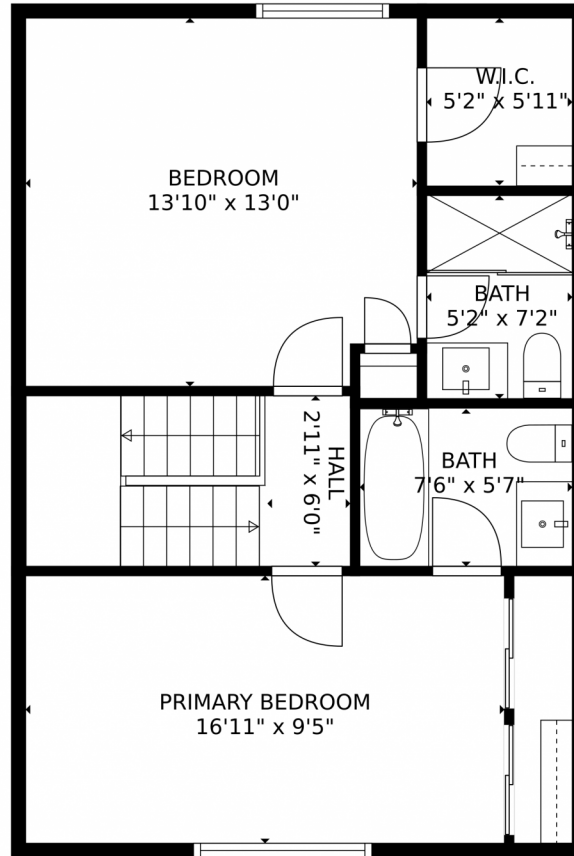

GROSS INTERNAL AREA
Below Ground: 409 sq. ft. FLOOR 2: 499 sq. ft. FLOOR 3: 564 sq. ft.
EXCLUDED AREAS: UTILITY: 59 sq. ft. PORCH: 227 sq. ft. PATIO: 271 sq. ft.
FIREPLACE: 5 sq. ft.
TOTAL: 1472 sq. ft.
MEASUREMENTS CALCULATED BY V1Photos.COM ARE DEEMED HIGHLY RELIABLE BUT NOT GUARANTEED.

Disclaimer: Sizes and Dimensions are Approximate, Actual May Vary.

Cathy Burr
303-887-2800
cathyburr@remax.net

8660 Carr Loop, Westminster, CO 80005 – Second Floor

GROSS INTERNAL AREA
Below Ground: 409 sq. ft. FLOOR 2: 499 sq. ft. FLOOR 3: 564 sq. ft.
EXCLUDED AREAS: UTILITY: 59 sq. ft. PORCH: 227 sq. ft. PATIO: 271 sq. ft.
FIREPLACE: 5 sq. ft.
TOTAL: 1472 sq. ft.
MEASUREMENTS CALCULATED BY V1Photos.com ARE DEEMED HIGHLY RELIABLE BUT NOT GUARANTEED.

Disclaimer: Sizes and Dimensions are Approximate, Actual May Vary.

Cathy Burr
303-887-2800
cathyburr@remax.net

GROSS INTERNAL AREA
Below Ground: 409 sq. ft. FLOOR 2: 499 sq. ft. FLOOR 3: 564 sq. ft.
EXCLUDED AREAS: UTILITY: 59 sq. ft. PORCH: 227 sq. ft. PATIO: 271 sq. ft.
FIREPLACE: 5 sq. ft.
TOTAL: 1472 sq. ft.
MEASUREMENTS CALCULATED BY V1Photos.com ARE DEEMED HIGHLY RELIABLE BUT NOT GUARANTEED.

Disclaimer: Sizes and Dimensions are Approximate, Actual May Vary.

Cathy Burr
303-887-2800
cathyburr@remax.net

Scan code for more property details

8660 Carr Loop, Westminster, CO 80005 – All Floors

GROSS INTERNAL AREA
Below Ground: 409 sq. ft. FLOOR 2: 499 sq. ft. FLOOR 3: 564 sq. ft.
EXCLUDED AREAS: UTILITY: 59 sq. ft. PORCH: 227 sq. ft. PATIO: 271 sq. ft.
FIREPLACE: 5 sq. ft.
TOTAL: 1472 sq. ft.
MEASUREMENTS CALCULATED BY V1Photos.COM ARE DEEMED HIGHLY RELIABLE BUT NOT GUARANTEED.