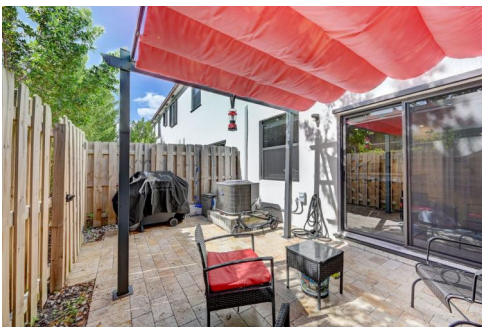

680 Northeast 207th Street
North Miami Beach, FL 33179

 Single Family  1403 SQFT

Ana Garcia
305-794-6883
anahomes@comcast.net