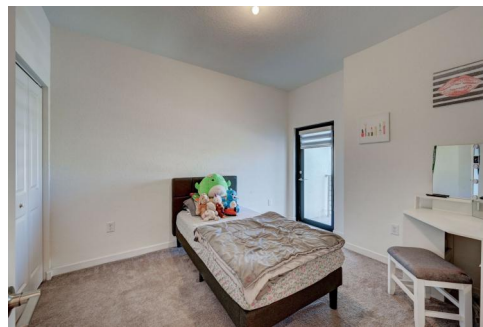

680 Northeast 207th Street
North Miami Beach, FL 33179

 Single Family  1403 SQFT

Ana Garcia
305-794-6883
anahomes@comcast.net