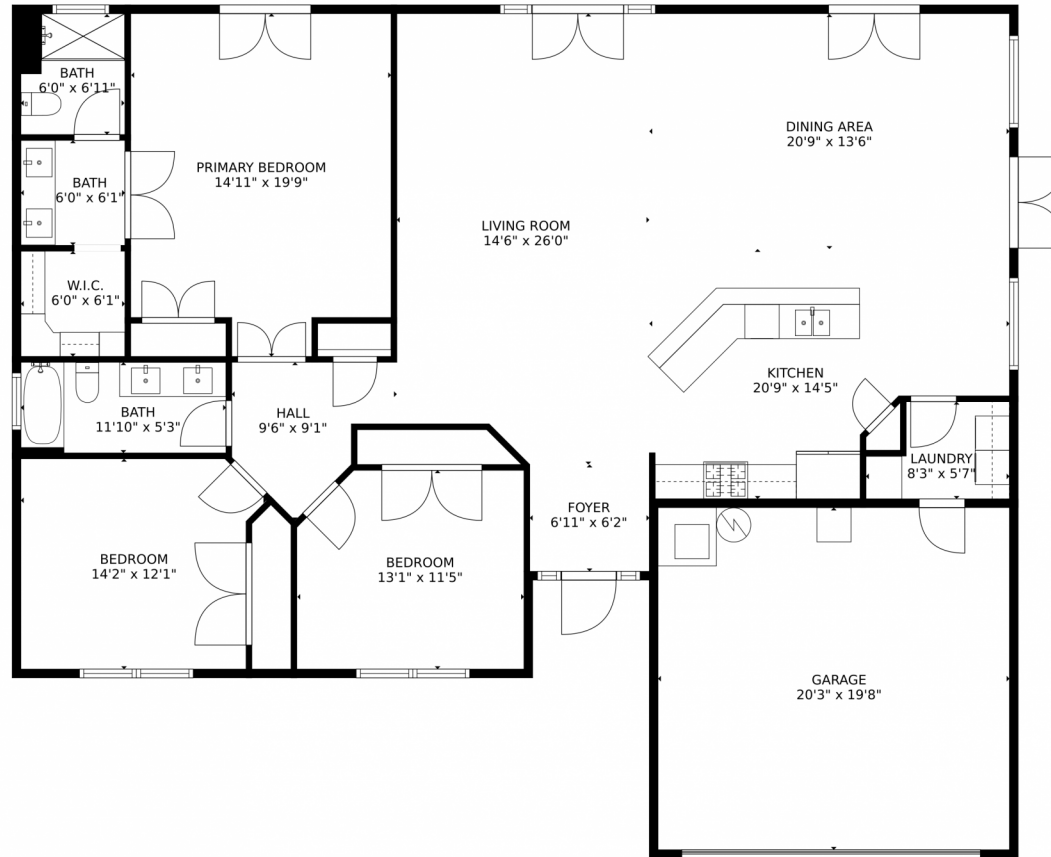

2984 San Remo Way
Delray Beach, FL 33445
COMMUNITY: VERONA WOODS

MLS # R10939001
PRICE \$1,150,000

 Single Family  2496 SQFT  3 Beds  2 Baths  2 Car  0.37 Acre

Bob Weyrauch
561-305-1491
BobWeyrauch@BHHSFloridaRealty.net

2984 San Remo Way, Delray Beach, FL 33445 — all_floors_2984_san_remo_way_delray_beach_with_dim

GROSS INTERNAL AREA
FLOOR 1: 1904 sq. ft
EXCLUDED AREAS: GARAGE: 399 sq. ft
TOTAL: 1904 sq. ft
MEASUREMENTS CALCULATED BY V1Photos.com ARE DEEMED HIGHLY RELIABLE BUT NOT GUARANTEED.