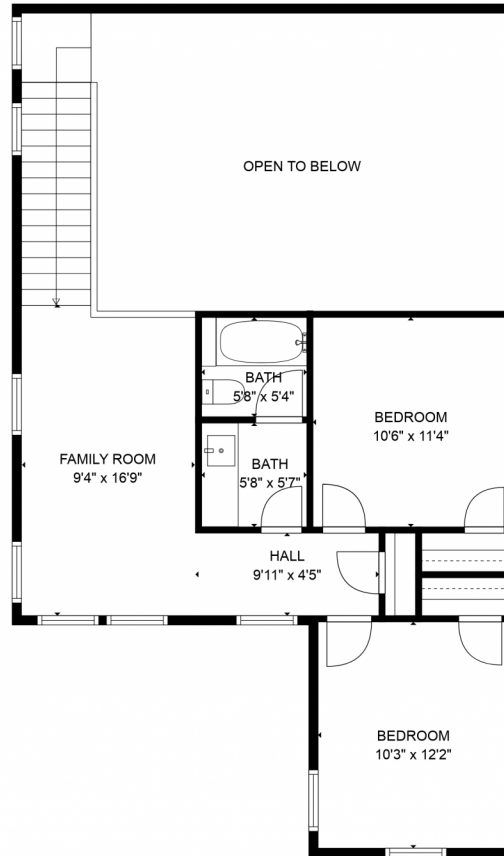

15585 West Harvard Avenue
Lakewood, CO 80228

15585 West Harvard Avenue, Lakewood, CO 80228 - Lower Level

 Single Family  3164 SQFT

Ian Leprino
303-736-9175
ian@remingo.com

15585 West Harvard Avenue, Lakewood, CO 80228 – Main Level

GROSS INTERNAL AREA
Below Ground: 835 sq. ft, FLOOR 2: 1162 sq. ft, FLOOR 3: 624 sq. ft
EXCLUDED AREAS: STORAGE: 261 sq. ft, GARAGE: 433 sq. ft, PORCH: 38 sq. ft,
PATIO: 299 sq. ft, OPEN TO BELOW: 357 sq. ft
TOTAL: 2621 sq. ft
MEASUREMENTS CALCULATED BY V1Photos.com ARE DEEMED HIGHLY RELIABLE BUT NOT GUARANTEED.

Disclaimer: Sizes and Dimensions are Approximate, Actual May Vary.

Ian Leprino
303-736-9175
ian@remingo.com

15585 West Harvard Avenue, Lakewood, CO 80228 – Upper Level

GROSS INTERNAL AREA
Below Ground: 835 sq. ft, FLOOR 2: 1162 sq. ft, FLOOR 3: 624 sq. ft
EXCLUDED AREAS: STORAGE: 261 sq. ft, GARAGE: 433 sq. ft, PORCH: 38 sq. ft,
PATIO: 299 sq. ft, OPEN TO BELOW: 357 sq. ft
TOTAL: 2621 sq. ft
MEASUREMENTS CALCULATED BY V1Photos.com ARE DEEMED HIGHLY RELIABLE BUT NOT GUARANTEED.

Disclaimer: Sizes and Dimensions are Approximate, Actual May Vary.

Ian Leprino
303-736-9175
ian@remingo.com

1585 West Harvard Avenue, Lakewood, CO 80228 – Lower Level

GROSS INTERNAL AREA
Below Ground: 835 sq. ft, FLOOR 2: 1162 sq. ft, FLOOR 3: 624 sq. ft
EXCLUDED AREAS: STORAGE: 261 sq. ft, GARAGE: 433 sq. ft, PORCH: 38 sq. ft,
PATIO: 299 sq. ft, OPEN TO BELOW: 357 sq. ft
TOTAL: 2621 sq. ft
MEASUREMENTS CALCULATED BY V1Photos.COM ARE DEEMED HIGHLY RELIABLE BUT NOT GUARANTEED.