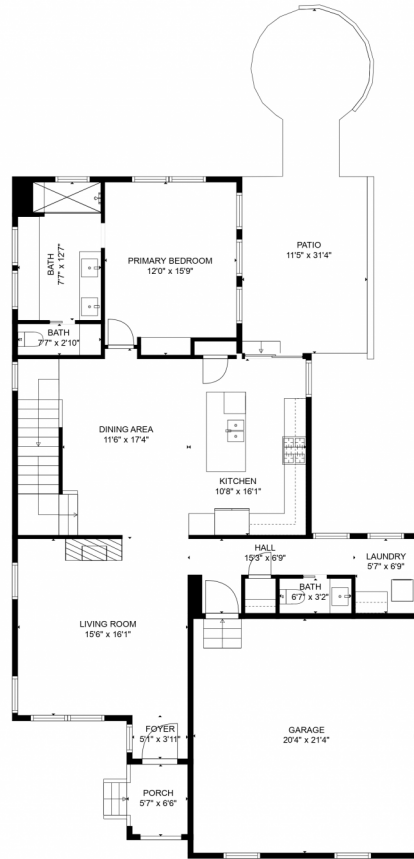

15585 West Harvard Avenue
Lakewood, CO 80228

15585 West Harvard Avenue, Lakewood, CO 80228 - Lower Level

 Single Family  3164 SQFT

Ian Leprino
303-736-9175
ian@remingo.com

15585 West Harvard Avenue, Lakewood, CO 80228 – Main Level

GROSS INTERNAL AREA
Below Ground: 835 sq. ft, FLOOR 2: 1162 sq. ft, FLOOR 3: 624 sq. ft
EXCLUDED AREAS: STORAGE: 261 sq. ft, GARAGE: 433 sq. ft, PORCH: 38 sq. ft,
PATIO: 299 sq. ft, OPEN TO BELOW: 357 sq. ft
TOTAL: 2621 sq. ft
MEASUREMENTS CALCULATED BY V1Photos.com ARE DEEMED HIGHLY RELIABLE BUT NOT GUARANTEED.

Disclaimer: Sizes and Dimensions are Approximate, Actual May Vary.

Ian Leprino
303-736-9175
ian@remingo.com

15585 West Harvard Avenue, Lakewood, CO 80228 – Upper Level

GROSS INTERNAL AREA
Below Ground: 835 sq. ft, FLOOR 2: 1162 sq. ft, FLOOR 3: 624 sq. ft
EXCLUDED AREAS: STORAGE: 261 sq. ft, GARAGE: 433 sq. ft, PORCH: 38 sq. ft,
PATIO: 299 sq. ft, OPEN TO BELOW: 357 sq. ft
TOTAL: 2621 sq. ft
MEASUREMENTS CALCULATED BY V1Photos.com ARE DEEMED HIGHLY RELIABLE BUT NOT GUARANTEED.

Disclaimer: Sizes and Dimensions are Approximate, Actual May Vary.

Ian Leprino
303-736-9175
ian@remingo.com

1585 West Harvard Avenue, Lakewood, CO 80228 – Lower Level

GROSS INTERNAL AREA
Below Ground: 835 sq. ft, FLOOR 2: 1162 sq. ft, FLOOR 3: 624 sq. ft
EXCLUDED AREAS: STORAGE: 261 sq. ft, GARAGE: 433 sq. ft, PORCH: 38 sq. ft,
PATIO: 299 sq. ft, OPEN TO BELOW: 357 sq. ft
TOTAL: 2621 sq. ft
MEASUREMENTS CALCULATED BY V1Photos.COM ARE DEEMED HIGHLY RELIABLE BUT NOT GUARANTEED.