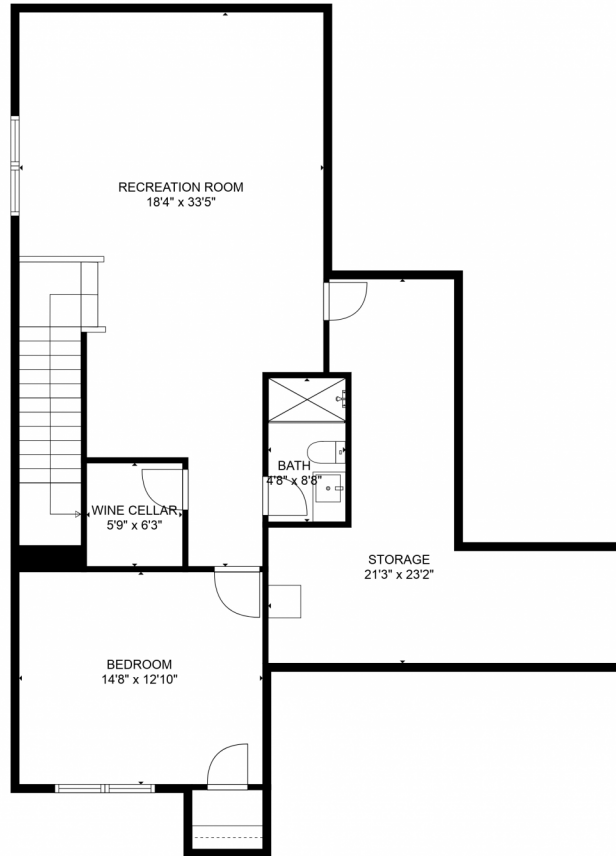

GROSS INTERNAL AREA
Below Ground: 835 sq. ft, FLOOR 2: 1162 sq. ft, FLOOR 3: 624 sq. ft
EXCLUDED AREAS: STORAGE: 261 sq. ft, GARAGE: 433 sq. ft, PORCH: 38 sq. ft,
PATIO: 299 sq. ft, OPEN TO BELOW: 357 sq. ft
TOTAL: 2621 sq. ft
MEASUREMENTS CALCULATED BY V1Photos.com ARE DEEMED HIGHLY RELIABLE BUT NOT GUARANTEED.

Disclaimer: Sizes and Dimensions are Approximate, Actual May Vary.

Ian Leprino
303-736-9175
ian@remingo.com

15585 West Harvard Avenue, Lakewood, CO 80228 – Upper Level

GROSS INTERNAL AREA
Below Ground: 835 sq. ft, FLOOR 2: 1162 sq. ft, FLOOR 3: 624 sq. ft
EXCLUDED AREAS: STORAGE: 261 sq. ft, GARAGE: 433 sq. ft, PORCH: 38 sq. ft,
PATIO: 299 sq. ft, OPEN TO BELOW: 357 sq. ft
TOTAL: 2621 sq. ft
MEASUREMENTS CALCULATED BY V1Photos.com ARE DEEMED HIGHLY RELIABLE BUT NOT GUARANTEED.

Disclaimer: Sizes and Dimensions are Approximate, Actual May Vary.

Ian Leprino
303-736-9175
ian@remingo.com

1585 West Harvard Avenue, Lakewood, CO 80228 – Lower Level

GROSS INTERNAL AREA
Below Ground: 835 sq. ft, FLOOR 2: 1162 sq. ft, FLOOR 3: 624 sq. ft
EXCLUDED AREAS: STORAGE: 261 sq. ft, GARAGE: 433 sq. ft, PORCH: 38 sq. ft,
PATIO: 299 sq. ft, OPEN TO BELOW: 357 sq. ft
TOTAL: 2621 sq. ft
MEASUREMENTS CALCULATED BY V1Photos.COM ARE DEEMED HIGHLY RELIABLE BUT NOT GUARANTEED.

Disclaimer: Sizes and Dimensions are Approximate, Actual May Vary.

Ian Leprino
303-736-9175
ian@remingo.com

15585 West Harvard Avenue, Lakewood, CO 80228 – all Levels

GROSS INTERNAL AREA
Below Ground: 835 sq. ft, FLOOR 2: 1162 sq. ft, FLOOR 3: 624 sq. ft
EXCLUDED AREAS: STORAGE: 261 sq. ft, GARAGE: 433 sq. ft, PORCH: 38 sq. ft,
PATIO: 299 sq. ft, OPEN TO BELOW: 357 sq. ft
TOTAL: 2621 sq. ft
MEASUREMENTS CALCULATED BY V1Photos.COM ARE DEEMED HIGHLY RELIABLE BUT NOT GUARANTEED.