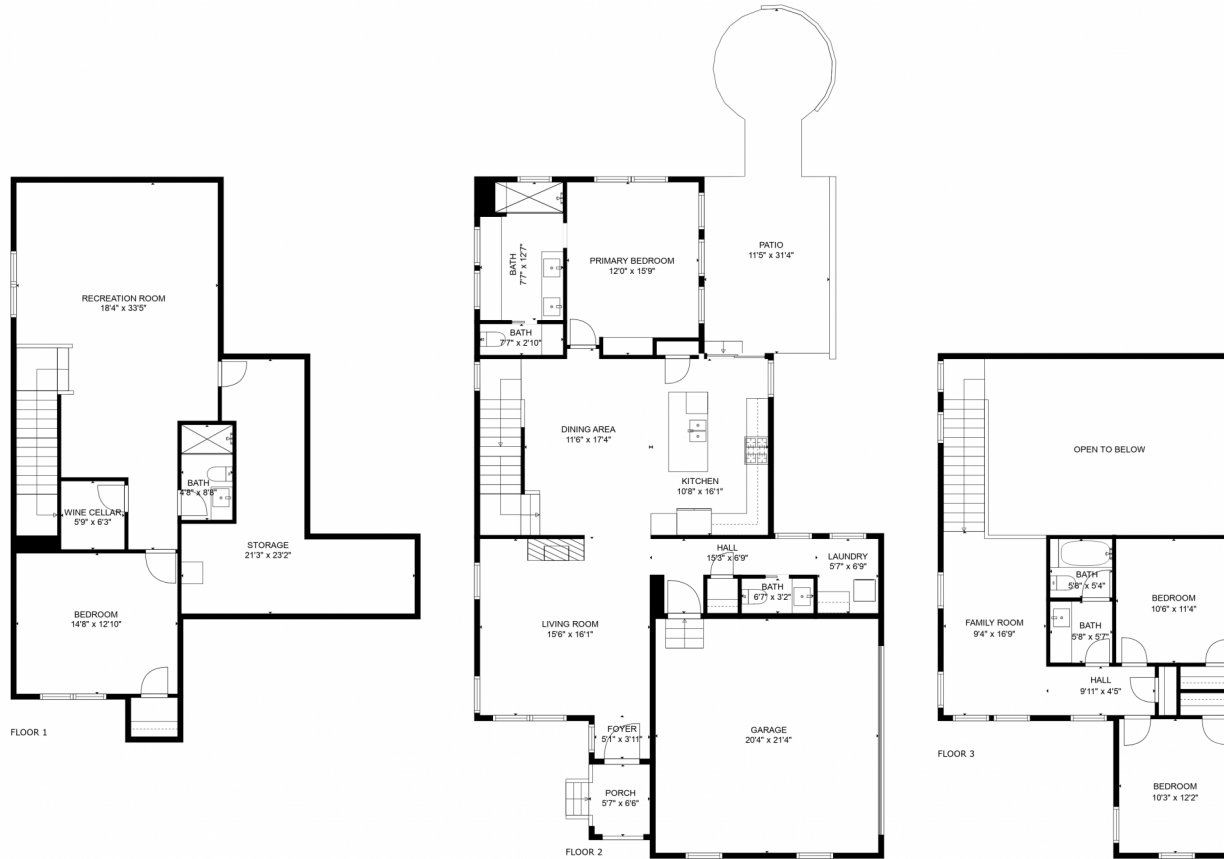

GROSS INTERNAL AREA
Below Ground: 835 sq. ft, FLOOR 2: 1162 sq. ft, FLOOR 3: 624 sq. ft
EXCLUDED AREAS: STORAGE: 261 sq. ft, GARAGE: 433 sq. ft, PORCH: 38 sq. ft,
PATIO: 299 sq. ft, OPEN TO BELOW: 357 sq. ft
TOTAL: 2621 sq. ft
MEASUREMENTS CALCULATED BY V1Photos.com ARE DEEMED HIGHLY RELIABLE BUT NOT GUARANTEED.

Disclaimer: Sizes and Dimensions are Approximate, Actual May Vary.

Ian Leprino
303-736-9175
ian@remingo.com

15585 West Harvard Avenue, Lakewood, CO 80228 – Upper Level

GROSS INTERNAL AREA
Below Ground: 835 sq. ft, FLOOR 2: 1162 sq. ft, FLOOR 3: 624 sq. ft
EXCLUDED AREAS: STORAGE: 261 sq. ft, GARAGE: 433 sq. ft, PORCH: 38 sq. ft,
PATIO: 299 sq. ft, OPEN TO BELOW: 357 sq. ft
TOTAL: 2621 sq. ft
MEASUREMENTS CALCULATED BY V1Photos.com ARE DEEMED HIGHLY RELIABLE BUT NOT GUARANTEED.

Disclaimer: Sizes and Dimensions are Approximate, Actual May Vary.

Ian Leprino
303-736-9175
ian@remingo.com

1585 West Harvard Avenue, Lakewood, CO 80228 – Lower Level

GROSS INTERNAL AREA
Below Ground: 835 sq. ft, FLOOR 2: 1162 sq. ft, FLOOR 3: 624 sq. ft
EXCLUDED AREAS: STORAGE: 261 sq. ft, GARAGE: 433 sq. ft, PORCH: 38 sq. ft,
PATIO: 299 sq. ft, OPEN TO BELOW: 357 sq. ft
TOTAL: 2621 sq. ft
MEASUREMENTS CALCULATED BY V1Photos.COM ARE DEEMED HIGHLY RELIABLE BUT NOT GUARANTEED.

Disclaimer: Sizes and Dimensions are Approximate, Actual May Vary.

Ian Leprino
303-736-9175
ian@remingo.com

15585 West Harvard Avenue, Lakewood, CO 80228 – all Levels

GROSS INTERNAL AREA
Below Ground: 835 sq. ft, FLOOR 2: 1162 sq. ft, FLOOR 3: 624 sq. ft
EXCLUDED AREAS: STORAGE: 261 sq. ft, GARAGE: 433 sq. ft, PORCH: 38 sq. ft,
PATIO: 299 sq. ft, OPEN TO BELOW: 357 sq. ft
TOTAL: 2621 sq. ft
MEASUREMENTS CALCULATED BY V1Photos.COM ARE DEEMED HIGHLY RELIABLE BUT NOT GUARANTEED.