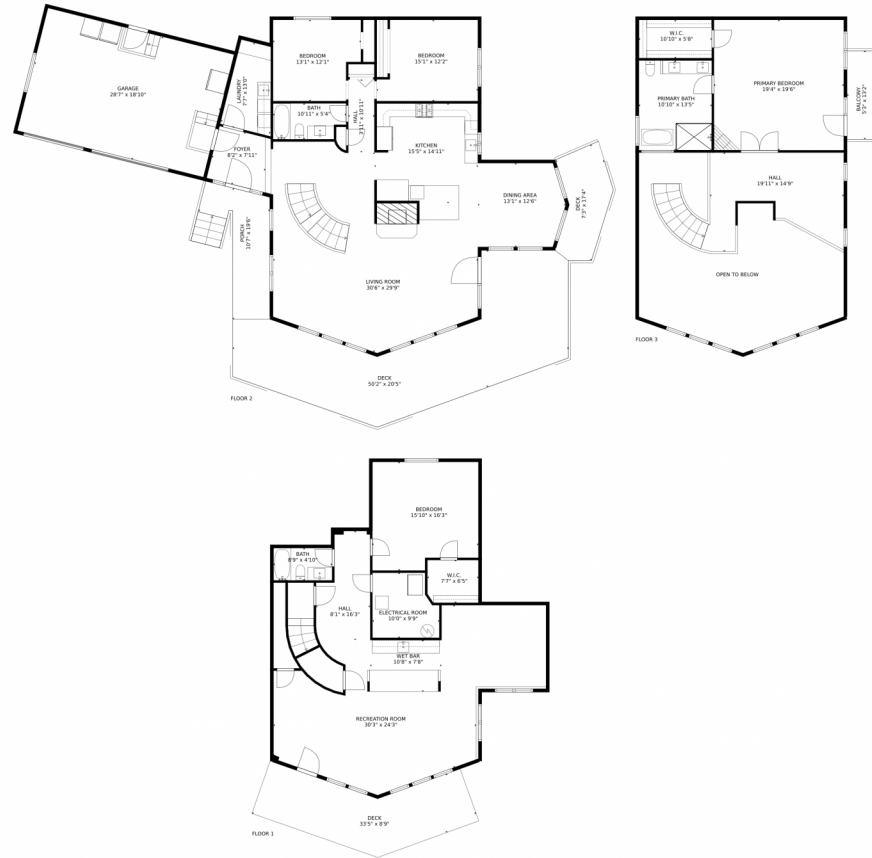

Mountain Retreat on 40 acres

-  Single Family
-  4577 SQFT
-  4 Beds
-  3 Baths
-  3 Car
-  40 Acre

PROPERTY DETAILS

Tucked away on 40 acres in Conifer, Colorado, rests an updated secluded mountain home. Embrace serenity surrounded by tall pines and expansive views. Imagine waking up to sunrise vistas from your spacious deck or cozying up by the fireplace inside, where vaulted ceilings frame nature's beauty. Trails weave through the property, offering hidden spots for contemplation or outdoor adventures. Whether stargazing or relishing the peaceful seclusion, this mountain retreat promises an escape from the chaos amidst Colorado's captivating wilderness—a place to live remotely but close to everything that Denver offers. Septic system rated for 4 bedrooms and suitable for 8 people. Call today to book your private tour of this amazing property. Call today for video tour link and more photos.

Kelly Dolph
 303-912-0937
 kellydolph@kw.com

12954 South Ridge Road, Conifer, CO 80433 – All Levels

GROSS INTERNAL AREA
 Below Ground: 1300 sq. ft, FLOOR 2: 1750 sq. ft, FLOOR 3: 890 sq. ft
 EXCLUDED AREAS: DECK: 1000 sq. ft, ELECTRICAL ROOM: 88 sq. ft, GARAGE: 540 sq. ft,
 PORCH: 145 sq. ft, OPEN TO BELOW: 547 sq. ft, BALCONY: 70 sq. ft
 TOTAL: 3940 sq. ft
 MEASUREMENTS CALCULATED BY V1Photos.com ARE DEEMED HIGHLY RELIABLE BUT NOT GUARANTEED.