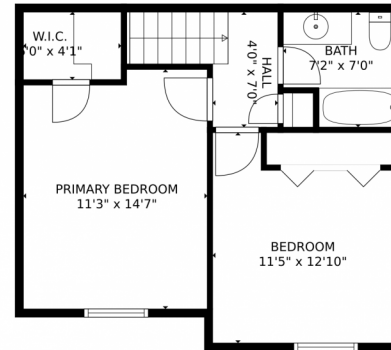

670 Winona Court, Denver, CO 80204 – Main Level

GROSS INTERNAL AREA
Below Ground: 411 sq. ft. FLOOR 2: 416 sq. ft. FLOOR 3: 440 sq. ft.
EXCLUDED AREAS: PORCH: 15 sq. ft.
TOTAL: 1267 sq. ft.
MEASUREMENTS CALCULATED BY V1Photos.com ARE DEEMED HIGHLY RELIABLE BUT NOT GUARANTEED.

GROSS INTERNAL AREA
Below Ground: 411 sq. ft, FLOOR 2: 416 sq. ft, FLOOR 3: 440 sq. ft
EXCLUDED AREAS: PORCH: 15 sq. ft
TOTAL: 1267 sq. ft
MEASUREMENTS CALCULATED BY V1Photos.com ARE DEEMED HIGHLY RELIABLE BUT NOT GUARANTEED.

FLOOR 3

FLOOR 1

FLOOR 2

GROSS INTERNAL AREA
Below Ground: 411 sq. ft, FLOOR 2: 416 sq. ft, FLOOR 3: 440 sq. ft
EXCLUDED AREAS: PORCH: 15 sq. ft
TOTAL: 1267 sq. ft
MEASUREMENTS CALCULATED BY V1Photos.com ARE DEEMED HIGHLY RELIABLE BUT NOT GUARANTEED.