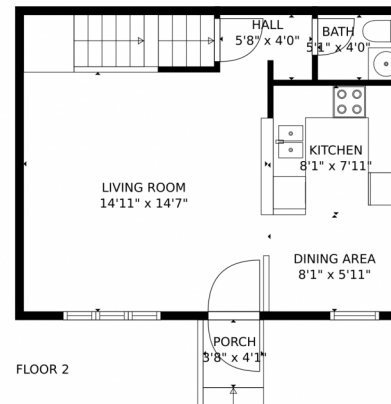

670 Winona Court, Denver, CO 80204 – Main Level

GROSS INTERNAL AREA
Below Ground: 411 sq. ft. FLOOR 2: 416 sq. ft. FLOOR 3: 440 sq. ft.
EXCLUDED AREAS: PORCH: 15 sq. ft.
TOTAL: 1267 sq. ft.
MEASUREMENTS CALCULATED BY V1Photos.com ARE DEEMED HIGHLY RELIABLE BUT NOT GUARANTEED.

GROSS INTERNAL AREA
Below Ground: 411 sq. ft, FLOOR 2: 416 sq. ft, FLOOR 3: 440 sq. ft
EXCLUDED AREAS: PORCH: 15 sq. ft
TOTAL: 1267 sq. ft
MEASUREMENTS CALCULATED BY V1Photos.com ARE DEEMED HIGHLY RELIABLE BUT NOT GUARANTEED.

FLOOR 3

FLOOR 1

FLOOR 2

GROSS INTERNAL AREA
Below Ground: 411 sq. ft, FLOOR 2: 416 sq. ft, FLOOR 3: 440 sq. ft
EXCLUDED AREAS: PORCH: 15 sq. ft
TOTAL: 1267 sq. ft
MEASUREMENTS CALCULATED BY V1Photos.com ARE DEEMED HIGHLY RELIABLE BUT NOT GUARANTEED.