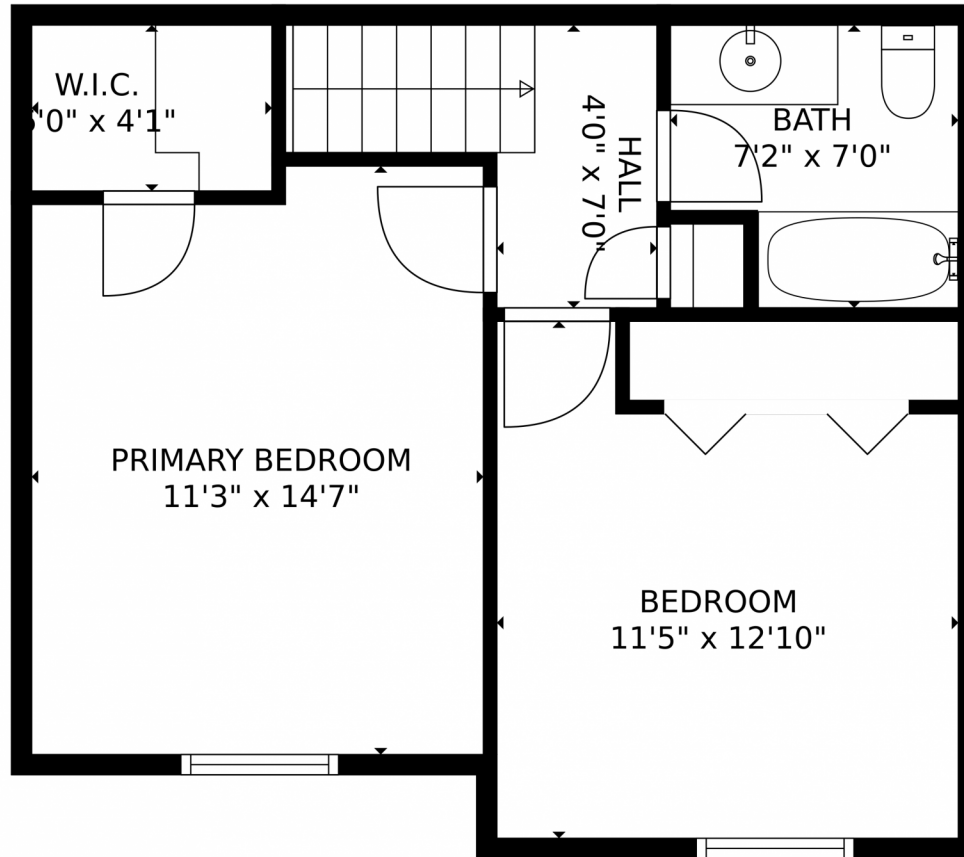

Single Family

1369 SQFT

3 Beds

3 Baths

Taylor Haas
 303-665-7368
 taylorh@coloradorpm.com
<https://www.coloradorpm.com/available-rental-properties-denv>

GROSS INTERNAL AREA
Below Ground: 411 sq. ft, FLOOR 2: 416 sq. ft, FLOOR 3: 440 sq. ft
EXCLUDED AREAS: PORCH: 15 sq. ft
TOTAL: 1267 sq. ft
MEASUREMENTS CALCULATED BY V1Photos.com ARE DEEMED HIGHLY RELIABLE BUT NOT GUARANTEED.

670 Winona Court, Denver, CO 80204 – Main Level

GROSS INTERNAL AREA
Below Ground: 411 sq. ft. FLOOR 2: 416 sq. ft. FLOOR 3: 440 sq. ft.
EXCLUDED AREAS: PORCH: 15 sq. ft.
TOTAL: 1267 sq. ft.
MEASUREMENTS CALCULATED BY V1Photos.com ARE DEEMED HIGHLY RELIABLE BUT NOT GUARANTEED.

GROSS INTERNAL AREA
Below Ground: 411 sq. ft, FLOOR 2: 416 sq. ft, FLOOR 3: 440 sq. ft
EXCLUDED AREAS: PORCH: 15 sq. ft
TOTAL: 1267 sq. ft
MEASUREMENTS CALCULATED BY V1Photos.com ARE DEEMED HIGHLY RELIABLE BUT NOT GUARANTEED.

FLOOR 3

FLOOR 1

FLOOR 2

GROSS INTERNAL AREA
Below Ground: 411 sq. ft, FLOOR 2: 416 sq. ft, FLOOR 3: 440 sq. ft
EXCLUDED AREAS: PORCH: 15 sq. ft
TOTAL: 1267 sq. ft
MEASUREMENTS CALCULATED BY V1Photos.com ARE DEEMED HIGHLY RELIABLE BUT NOT GUARANTEED.