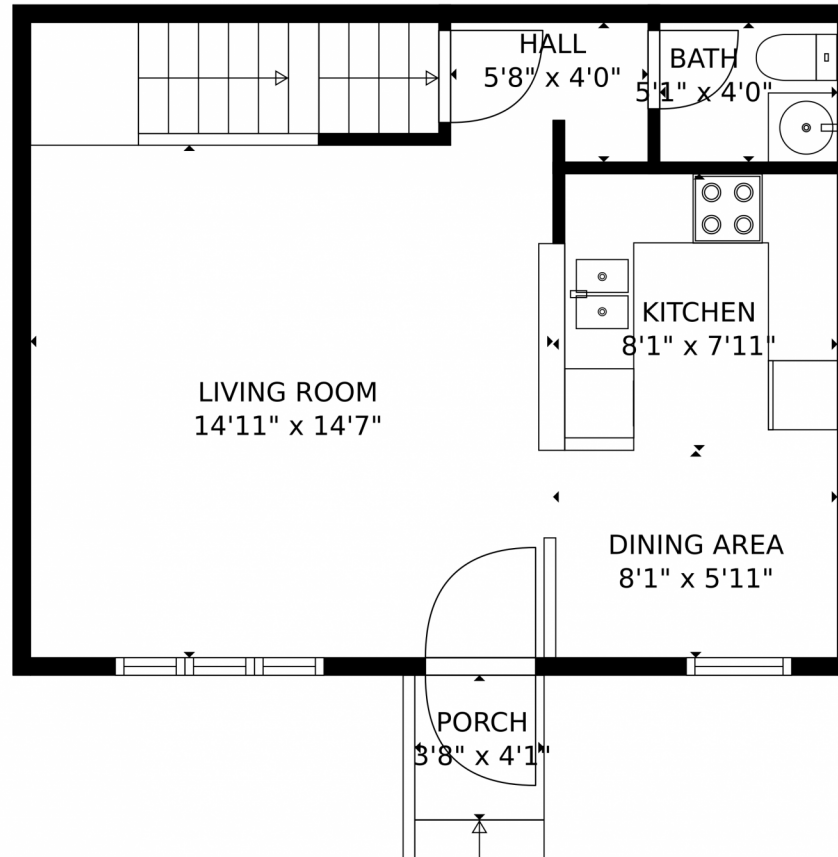

Single Family

1369 SQFT

3 Beds

3 Baths

Taylor Haas
 303-665-7368
 taylorh@coloradorpm.com
<https://www.coloradorpm.com/available-rental-properties-denv>

GROSS INTERNAL AREA
Below Ground: 411 sq. ft, FLOOR 2: 416 sq. ft, FLOOR 3: 440 sq. ft
EXCLUDED AREAS: PORCH: 15 sq. ft
TOTAL: 1267 sq. ft
MEASUREMENTS CALCULATED BY V1Photos.com ARE DEEMED HIGHLY RELIABLE BUT NOT GUARANTEED.

670 Winona Court, Denver, CO 80204 – Main Level

GROSS INTERNAL AREA
Below Ground: 411 sq. ft. FLOOR 2: 416 sq. ft. FLOOR 3: 440 sq. ft.
EXCLUDED AREAS: PORCH: 15 sq. ft.
TOTAL: 1267 sq. ft.
MEASUREMENTS CALCULATED BY V1Photos.com ARE DEEMED HIGHLY RELIABLE BUT NOT GUARANTEED.

GROSS INTERNAL AREA
Below Ground: 411 sq. ft, FLOOR 2: 416 sq. ft, FLOOR 3: 440 sq. ft
EXCLUDED AREAS: PORCH: 15 sq. ft
TOTAL: 1267 sq. ft
MEASUREMENTS CALCULATED BY V1Photos.com ARE DEEMED HIGHLY RELIABLE BUT NOT GUARANTEED.

FLOOR 3

FLOOR 1

FLOOR 2

GROSS INTERNAL AREA
Below Ground: 411 sq. ft, FLOOR 2: 416 sq. ft, FLOOR 3: 440 sq. ft
EXCLUDED AREAS: PORCH: 15 sq. ft
TOTAL: 1267 sq. ft
MEASUREMENTS CALCULATED BY V1Photos.com ARE DEEMED HIGHLY RELIABLE BUT NOT GUARANTEED.