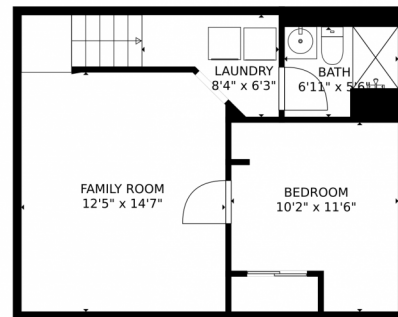

670 Winona Court, Denver, CO 80204 – Main Level

GROSS INTERNAL AREA
Below Ground: 411 sq. ft. FLOOR 2: 416 sq. ft. FLOOR 3: 440 sq. ft.
EXCLUDED AREAS: PORCH: 15 sq. ft.
TOTAL: 1267 sq. ft.
MEASUREMENTS CALCULATED BY V1Photos.com ARE DEEMED HIGHLY RELIABLE BUT NOT GUARANTEED.

GROSS INTERNAL AREA
Below Ground: 411 sq. ft, FLOOR 2: 416 sq. ft, FLOOR 3: 440 sq. ft
EXCLUDED AREAS: PORCH: 15 sq. ft
TOTAL: 1267 sq. ft
MEASUREMENTS CALCULATED BY V1Photos.com ARE DEEMED HIGHLY RELIABLE BUT NOT GUARANTEED.

FLOOR 3

FLOOR 1

FLOOR 2

GROSS INTERNAL AREA
Below Ground: 411 sq. ft, FLOOR 2: 416 sq. ft, FLOOR 3: 440 sq. ft
EXCLUDED AREAS: PORCH: 15 sq. ft
TOTAL: 1267 sq. ft
MEASUREMENTS CALCULATED BY V1Photos.com ARE DEEMED HIGHLY RELIABLE BUT NOT GUARANTEED.