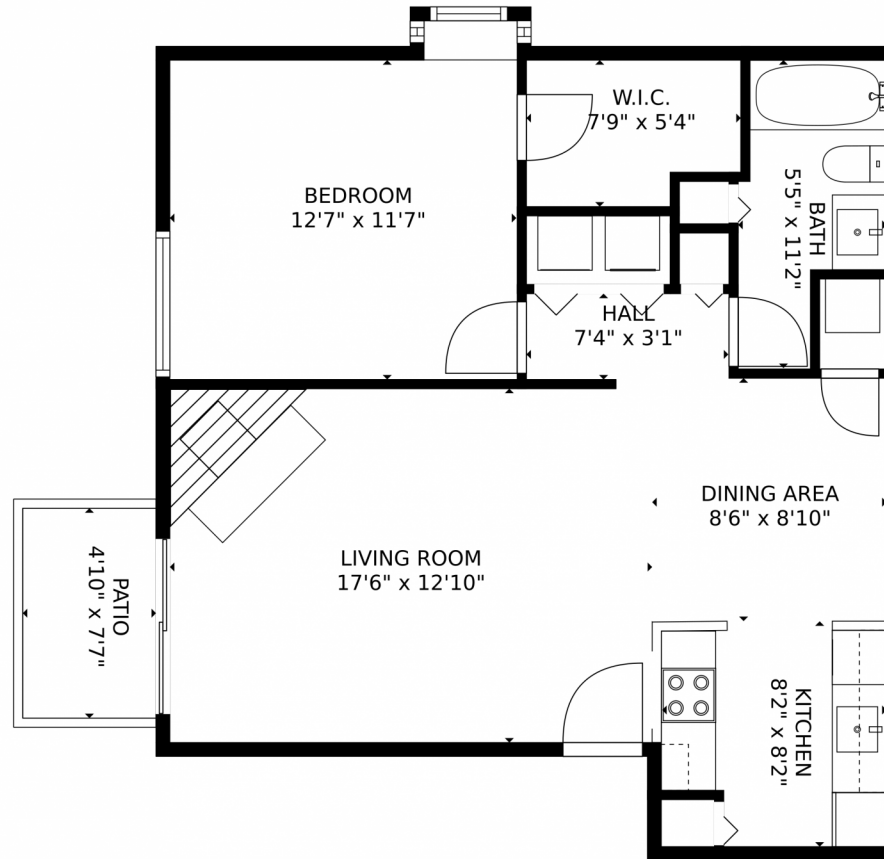

 Single Family

 708 SQFT

 1 Bed

 1 Baths

Taylor Haas
303-665-7368
taylorh@coloradorpm.com
<https://www.coloradorpm.com/available-rental-properties-denver>

14191 East Jewell Avenue, Aurora, CO 80012 – Main Level

GROSS INTERNAL AREA
FLOOR 1: 670 sq. ft.
EXCLUDED AREAS: PATIO: 37 sq. ft, UNDEFINED: 8 sq. ft.
TOTAL: 670 sq. ft.
MEASUREMENTS CALCULATED BY V1Photos.COM ARE DEEMED HIGHLY RELIABLE BUT NOT GUARANTEED.