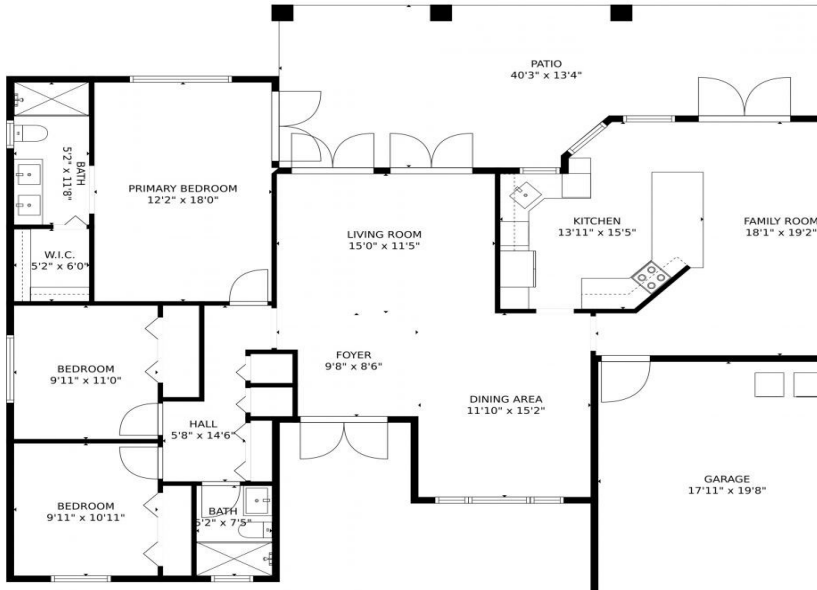

21334 Southwest 128th Place
Miami, FL 33177

21334 Southwest 128th Place, Miami, FL 33177 - all_floors_21334_sw_128_pl_miami_with_dim

Single Family

2225 SQFT

Synthia Parchment Green
954-483-8446
synthiapar@gmail.com

Scan code
for more
property
details

GROSS INTERNAL AREA
FLOOR 1: 1587 sq. ft
EXCLUDED AREAS: GARAGE: 352 sq. ft, PATIO: 454 sq. ft
TOTAL: 1587 sq. ft
MEASUREMENTS CALCULATED BY V1Photos.com ARE DEEMED HIGHLY RELIABLE BUT NOT GUARANTEED.