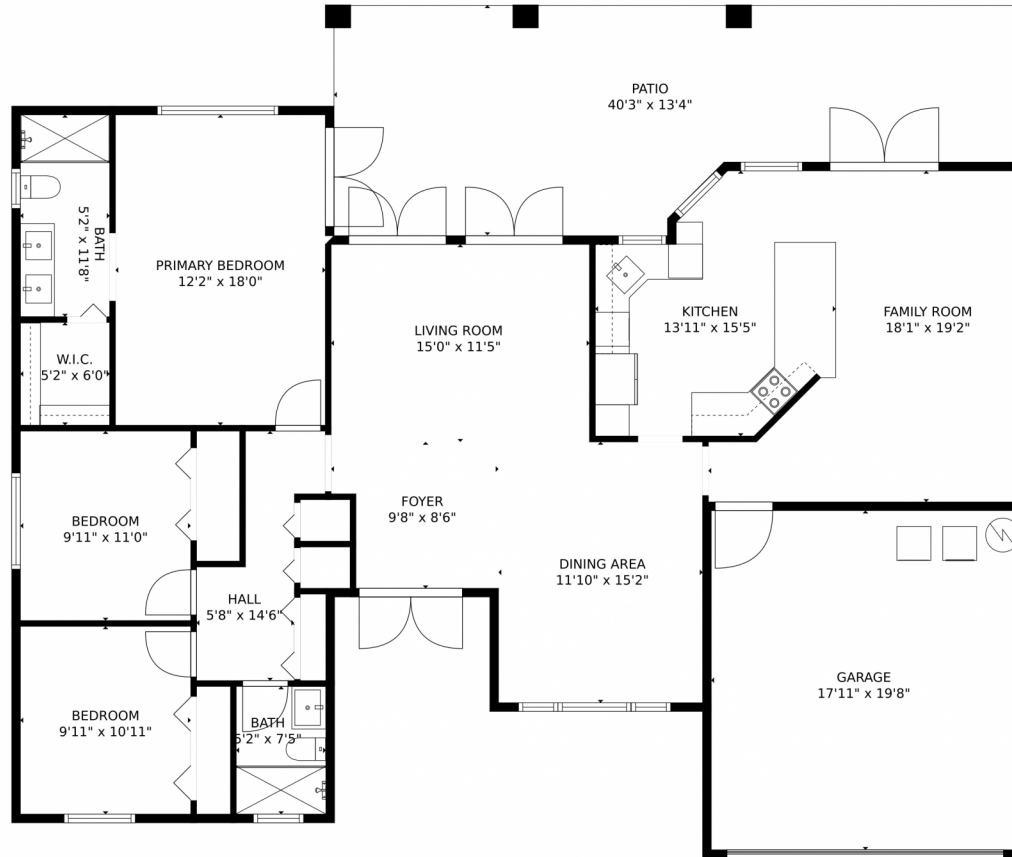

21334 Southwest 128th Place
Miami, FL 33177

21334 Southwest 128th Place, Miami, FL 33177 - all_floors_21334_sw_128_pl_miami_with_dim

Single Family

2225 SQFT

Synthia Parchment Green
954-483-8446
synthiapar@gmail.com

Scan code
for more
property
details

GROSS INTERNAL AREA
FLOOR 1: 1587 sq. ft
EXCLUDED AREAS: GARAGE: 352 sq. ft, PATIO: 454 sq. ft
TOTAL: 1587 sq. ft
MEASUREMENTS CALCULATED BY V1Photos.com ARE DEEMED HIGHLY RELIABLE BUT NOT GUARANTEED.