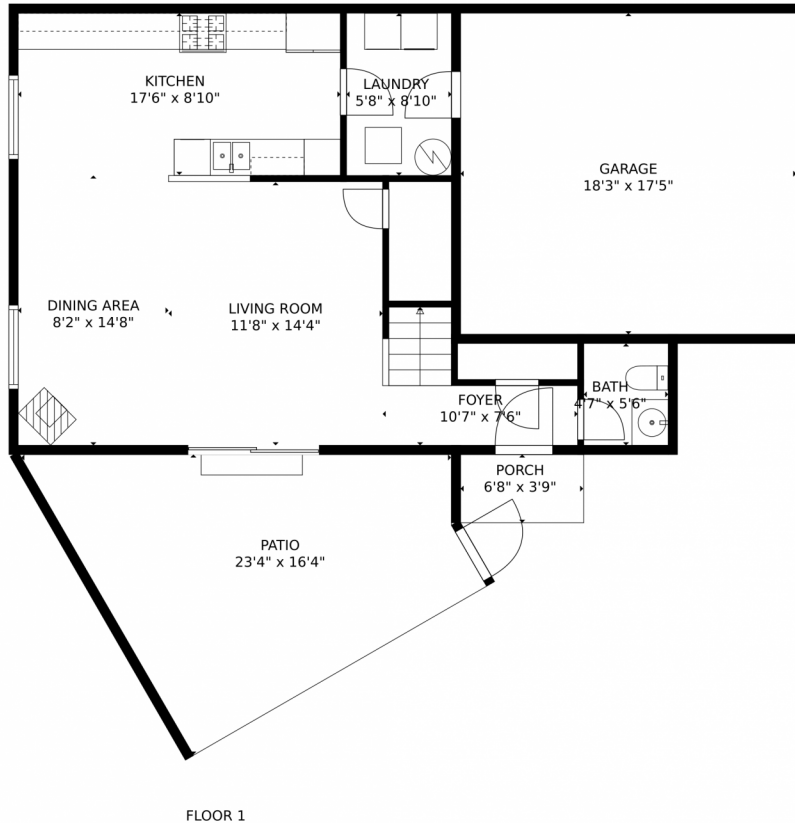

TOTAL: 1188 sq. ft
FLOOR 1: 596 sq. ft, FLOOR 2: 592 sq. ft
EXCLUDED AREAS: PATIO: 254 sq. ft, PORCH: 25 sq. ft, GARAGE: 318 sq. ft,
LOW CEILING: 22 sq. ft
MEASUREMENTS CALCULATED BY V1Photos.COM ARE DEEMED HIGHLY RELIABLE BUT NOT GUARANTEED.

9301 Gray Court, Westminster, CO 80031 – All Levels

TOTAL: 1188 sq. ft
FLOOR 1: 596 sq. ft, FLOOR 2: 592 sq. ft
EXCLUDED AREAS: PATIO: 254 sq. ft, PORCH: 25 sq. ft, GARAGE: 318 sq. ft,
LOW CEILING: 22 sq. ft
MEASUREMENTS CALCULATED BY V1Photos.COM ARE DEEMED HIGHLY RELIABLE BUT NOT GUARANTEED.