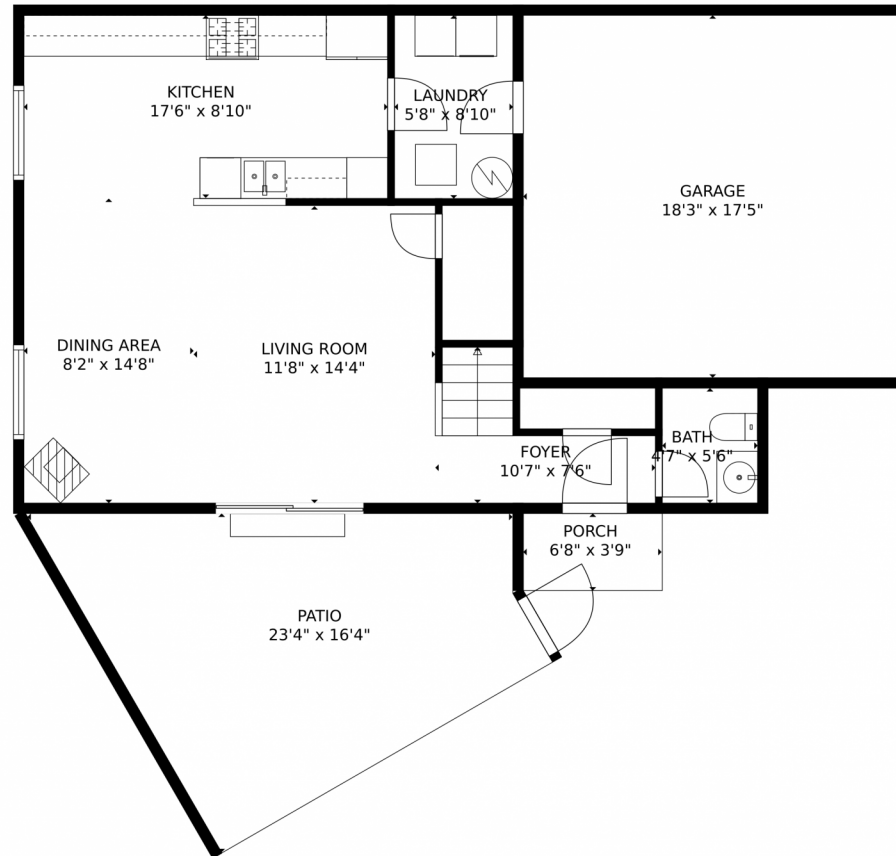

 Single Family

 1319 SQFT

 2 Beds

 3 Baths

Taylor Haas
303-665-7368
taylorh@coloradorpm.com
<https://www.coloradorpm.com/available-rental-properties-denver>

9301 Gray Court, Westminster, CO 80031 – Main Level

TOTAL: 1188 sq. ft
FLOOR 1: 596 sq. ft, FLOOR 2: 592 sq. ft
EXCLUDED AREAS: PATIO: 254 sq. ft, PORCH: 25 sq. ft, GARAGE: 318 sq. ft,
LOW CEILING: 22 sq. ft
MEASUREMENTS CALCULATED BY V1Photos.COM ARE DEEMED HIGHLY RELIABLE BUT NOT GUARANTEED.

9301 Gray Court, Westminster, CO 80031 – All Levels

TOTAL: 1188 sq. ft
FLOOR 1: 596 sq. ft, FLOOR 2: 592 sq. ft
EXCLUDED AREAS: PATIO: 254 sq. ft, PORCH: 25 sq. ft, GARAGE: 318 sq. ft,
LOW CEILING: 22 sq. ft
MEASUREMENTS CALCULATED BY V1Photos.COM ARE DEEMED HIGHLY RELIABLE BUT NOT GUARANTEED.