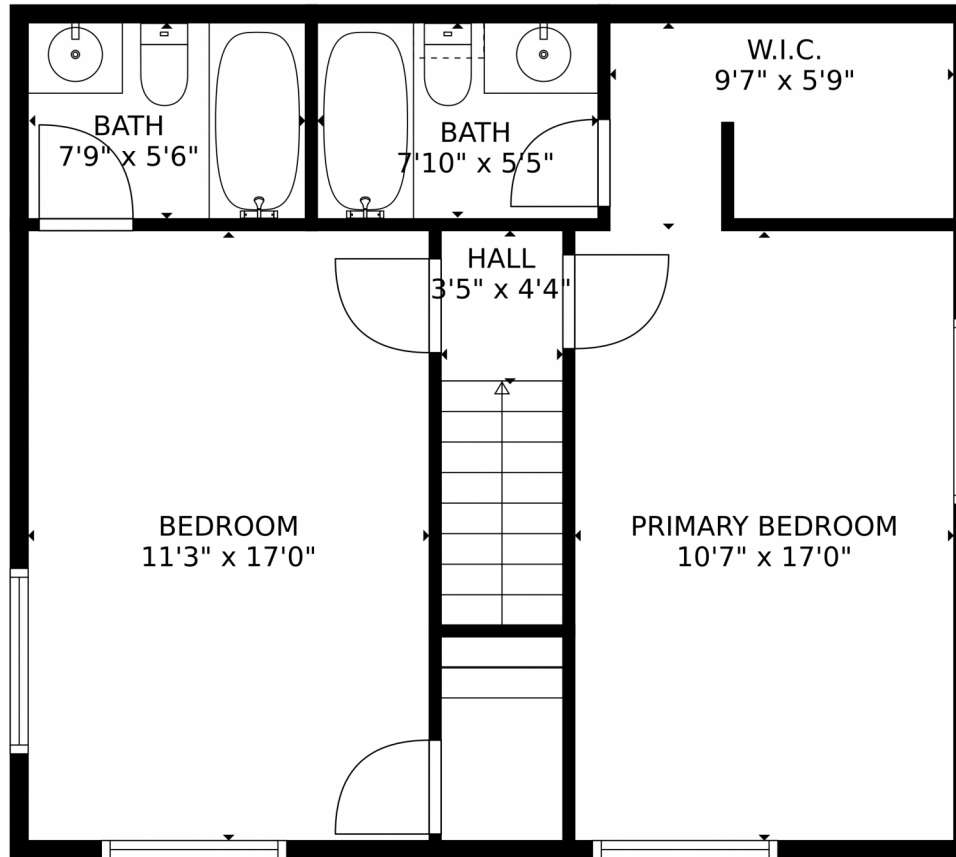

TOTAL: 1188 sq. ft
FLOOR 1: 596 sq. ft, FLOOR 2: 592 sq. ft
EXCLUDED AREAS: PATIO: 254 sq. ft, PORCH: 25 sq. ft, GARAGE: 318 sq. ft,
LOW CEILING: 22 sq. ft
MEASUREMENTS CALCULATED BY V1Photos.COM ARE DEEMED HIGHLY RELIABLE BUT NOT GUARANTEED.

9301 Gray Court, Westminster, CO 80031 – All Levels

TOTAL: 1188 sq. ft
FLOOR 1: 596 sq. ft, FLOOR 2: 592 sq. ft
EXCLUDED AREAS: PATIO: 254 sq. ft, PORCH: 25 sq. ft, GARAGE: 318 sq. ft,
LOW CEILING: 22 sq. ft
MEASUREMENTS CALCULATED BY V1Photos.COM ARE DEEMED HIGHLY RELIABLE BUT NOT GUARANTEED.