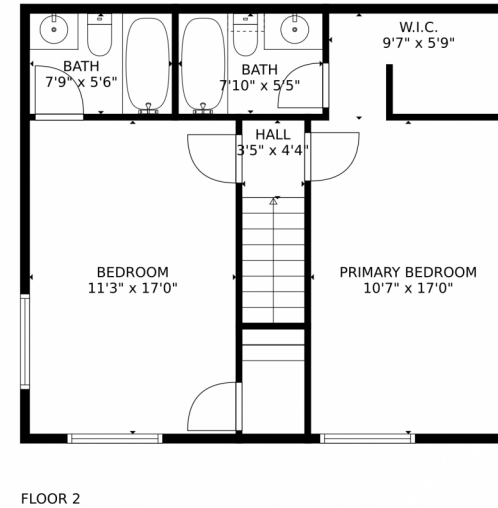

TOTAL: 1188 sq. ft
FLOOR 1: 596 sq. ft, FLOOR 2: 592 sq. ft
EXCLUDED AREAS: PATIO: 254 sq. ft, PORCH: 25 sq. ft, GARAGE: 318 sq. ft,
LOW CEILING: 22 sq. ft
MEASUREMENTS CALCULATED BY V1Photos.COM ARE DEEMED HIGHLY RELIABLE BUT NOT GUARANTEED.

9301 Gray Court, Westminster, CO 80031 – All Levels

TOTAL: 1188 sq. ft
FLOOR 1: 596 sq. ft, FLOOR 2: 592 sq. ft
EXCLUDED AREAS: PATIO: 254 sq. ft, PORCH: 25 sq. ft, GARAGE: 318 sq. ft,
LOW CEILING: 22 sq. ft
MEASUREMENTS CALCULATED BY V1Photos.COM ARE DEEMED HIGHLY RELIABLE BUT NOT GUARANTEED.