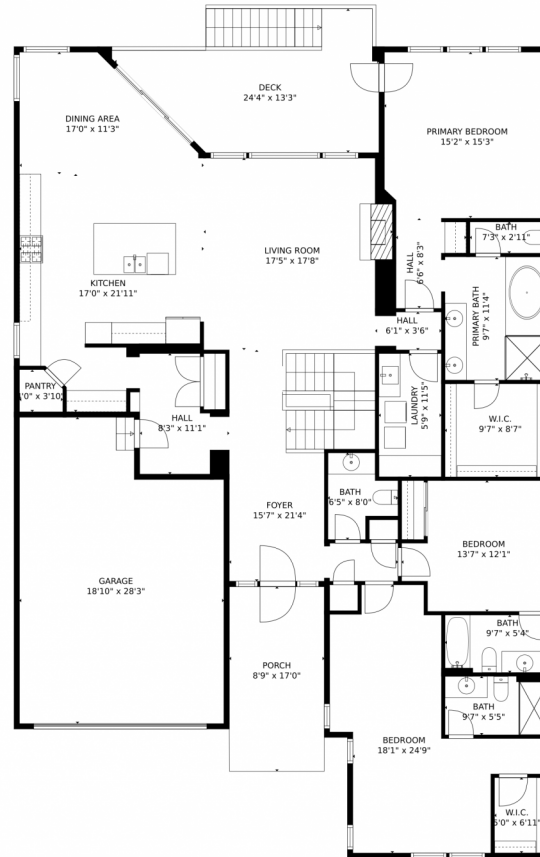

17637 West 87th Avenue, Arvada, CO 80007 – Main Level

TOTAL: 3706 sq. ft

Below Ground: 1310 sq. ft, FLOOR 2: 2396 sq. ft

EXCLUDED AREAS: UNFINISHED BASEMENT: 807 sq. ft, STORAGE: 78 sq. ft, PATIO: 242 sq. ft,
GARAGE: 485 sq. ft, PORCH: 149 sq. ft, DECK: 255 sq. ft

Disclaimer: Sizes and Dimensions are Approximate, Actual May Vary.

Taylor Haas

303-665-7368

taylorh@coloradorpm.com

<https://www.coloradorpm.com/available-rental-properties-denver>

Scan code
for more
property
details