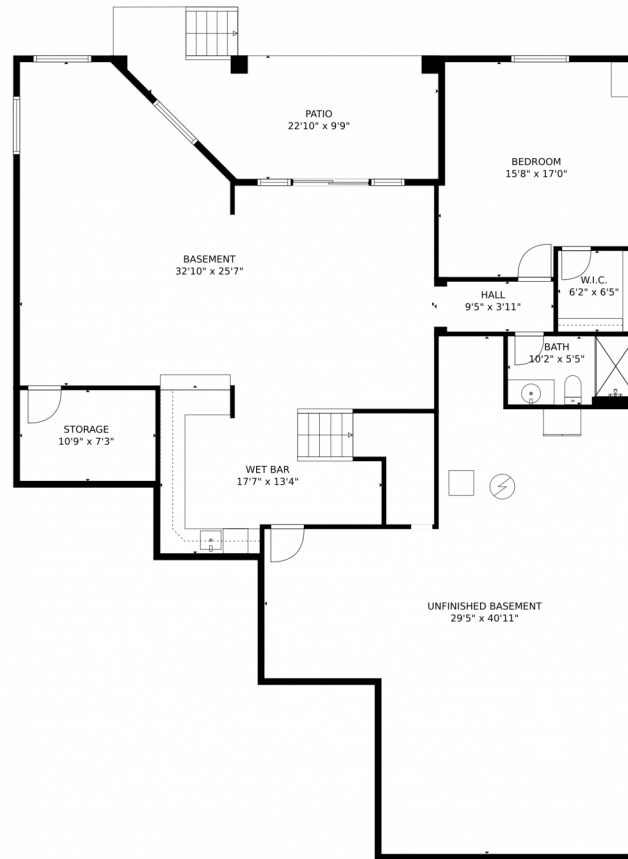

17637 West 87th Avenue, Arvada, CO 80007 – Lower Level

TOTAL: 3706 sq. ft

Below Ground: 1310 sq. ft, FLOOR 2: 2396 sq. ft

EXCLUDED AREAS: UNFINISHED BASEMENT: 807 sq. ft, STORAGE: 78 sq. ft, PATIO: 242 sq. ft,
GARAGE: 485 sq. ft, PORCH: 149 sq. ft, DECK: 255 sq. ft

Disclaimer: Sizes and Dimensions are Approximate, Actual May Vary.

Taylor Haas

303-665-7368

taylorh@coloradorpm.com

<https://www.coloradorpm.com/available-rental-properties-denver>

Scan code
for more
property
details