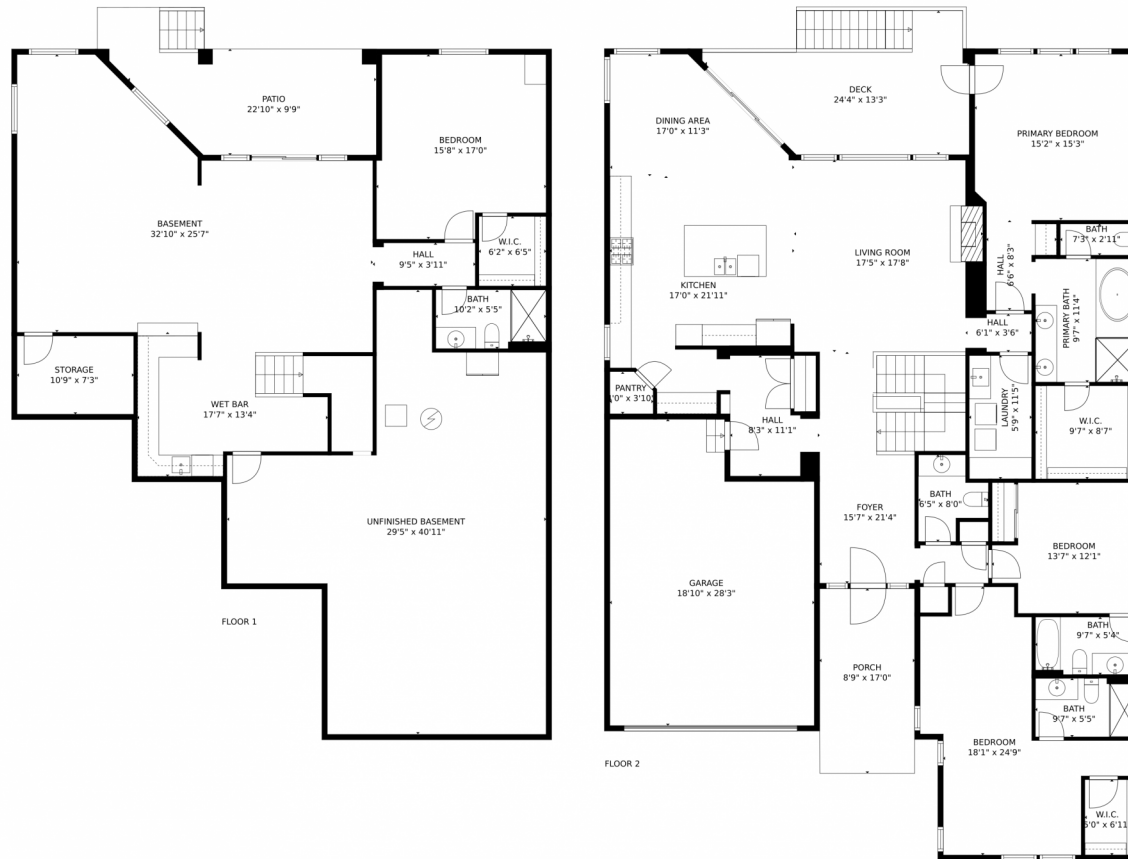

**TOTAL: 3706 sq. ft**

Below Ground: 1310 sq. ft, FLOOR 2: 2396 sq. ft

EXCLUDED AREAS: UNFINISHED BASEMENT: 807 sq. ft, STORAGE: 78 sq. ft, PATIO: 242 sq. ft,  
GARAGE: 485 sq. ft, PORCH: 149 sq. ft, DECK: 255 sq. ft

# 17637 West 87th Avenue, Arvada, CO 80007 – Main Level

**TOTAL: 3706 sq. ft**

Below Ground: 1310 sq. ft, FLOOR 2: 2396 sq. ft

EXCLUDED AREAS: UNFINISHED BASEMENT: 807 sq. ft, STORAGE: 78 sq. ft, PATIO: 242 sq. ft,  
GARAGE: 485 sq. ft, PORCH: 149 sq. ft, DECK: 255 sq. ft

MEASUREMENTS CALCULATED BY V1Photos.com ARE DEEMED HIGHLY RELIABLE BUT NOT GUARANTEED.

Disclaimer: Sizes and Dimensions are Approximate, Actual May Vary.

**Taylor Haas**

303-665-7368

taylorh@coloradorpm.com

# 17637 West 87th Avenue, Arvada, CO 80007 – All Levels

**TOTAL: 3706 sq. ft**  
Below Ground: 1310 sq. ft, FLOOR 2: 2396 sq. ft  
EXCLUDED AREAS: UNFINISHED BASEMENT: 807 sq. ft, STORAGE: 78 sq. ft, PATIO: 242 sq. ft,  
GARAGE: 485 sq. ft, PORCH: 149 sq. ft, DECK: 255 sq. ft  
MEASUREMENTS CALCULATED BY V1Photos.com ARE DEEMED HIGHLY RELIABLE BUT NOT GUARANTEED.