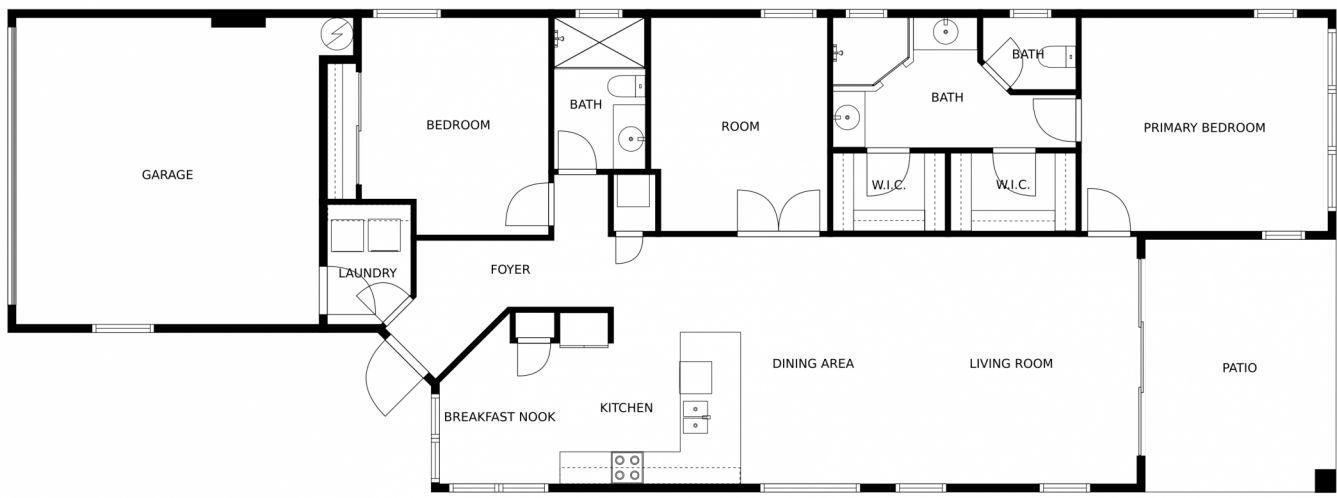

11491 sw visconti way
port saint lucie, FL 34986

 Single Family  2000 SQFT

Chris Dyer
301-343-9279
chris@ebstonerealty.com
<https://www.EbStoneRealty.com>

MEASUREMENTS CALCULATED BY V1Photos.com ARE DEEMED HIGHLY RELIABLE BUT NOT GUARANTEED.