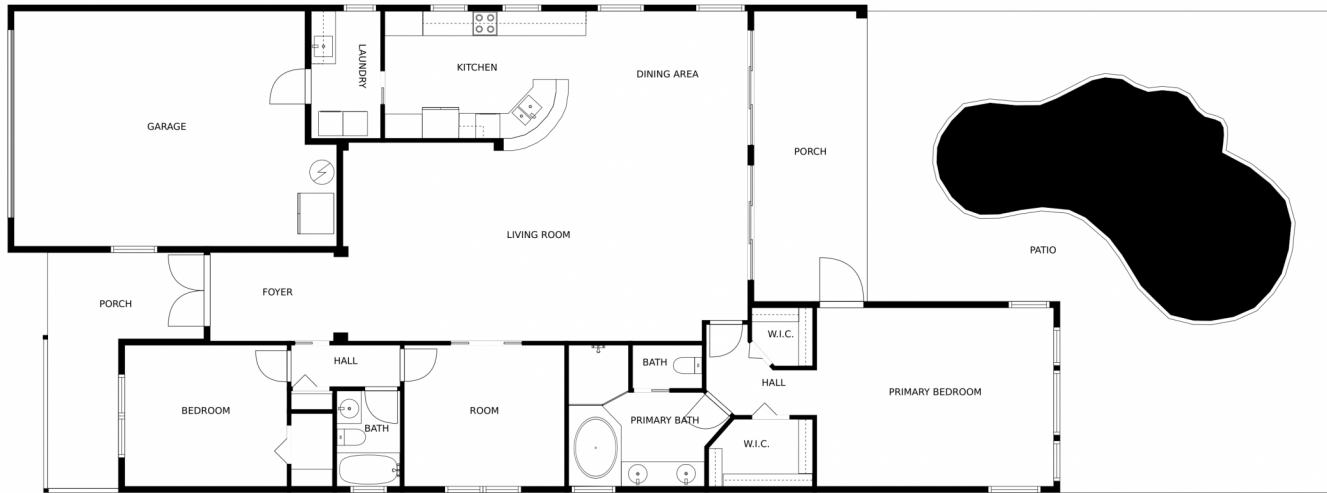

10705 la strada
west palm beach, FL 33412

Single Family

1999 SQFT

Chris Dyer
301-343-9279
chris@ebstonerealty.com
<https://www.EbStoneRealty.com>

MEASUREMENTS CALCULATED BY V1Photos.com ARE DEEMED HIGHLY RELIABLE BUT NOT GUARANTEED.