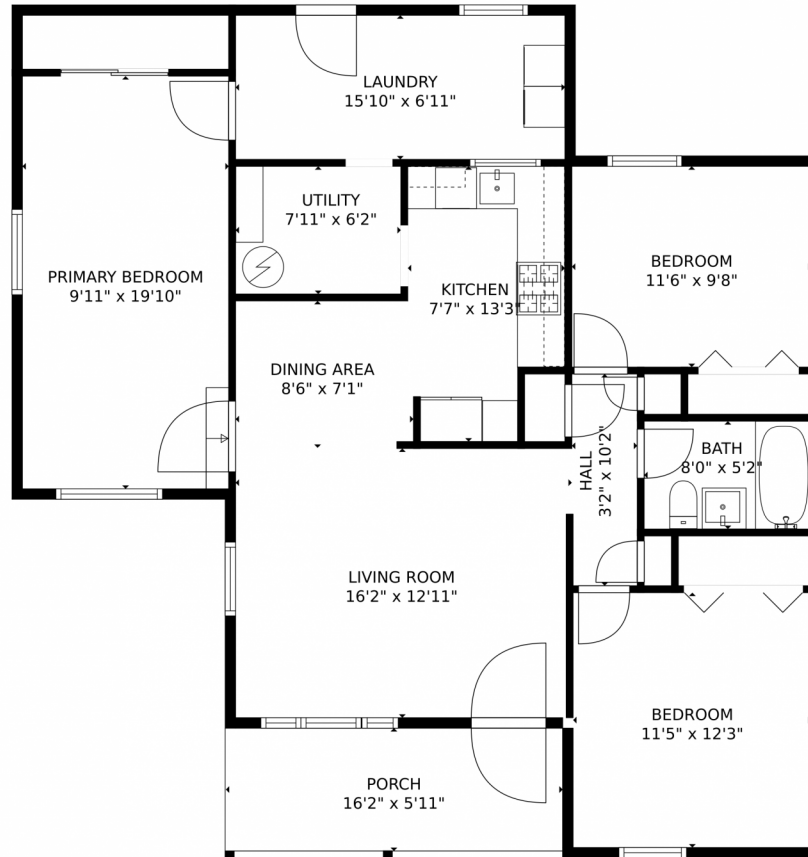

 Single Family

 1161 SQFT

 3 Beds

 1 Baths

Amanda Duran
720-427-9882
amandasvipsservice@yahoo.com

6250 W. 47th Ave, Wheat Ridge, CO 80033 – Main Level

TOTAL: 1151 sq. ft
FLOOR 1: 1151 sq. ft
EXCLUDED AREAS: PORCH: 96 sq. ft
MEASUREMENTS CALCULATED BY V1Photos.COM ARE DEEMED HIGHLY RELIABLE BUT NOT GUARANTEED.

Disclaimer: Sizes and Dimensions are Approximate, Actual May Vary.

Amanda Duran
720-427-9882
amandasvip-service@yahoo.com

Scan code for more property details