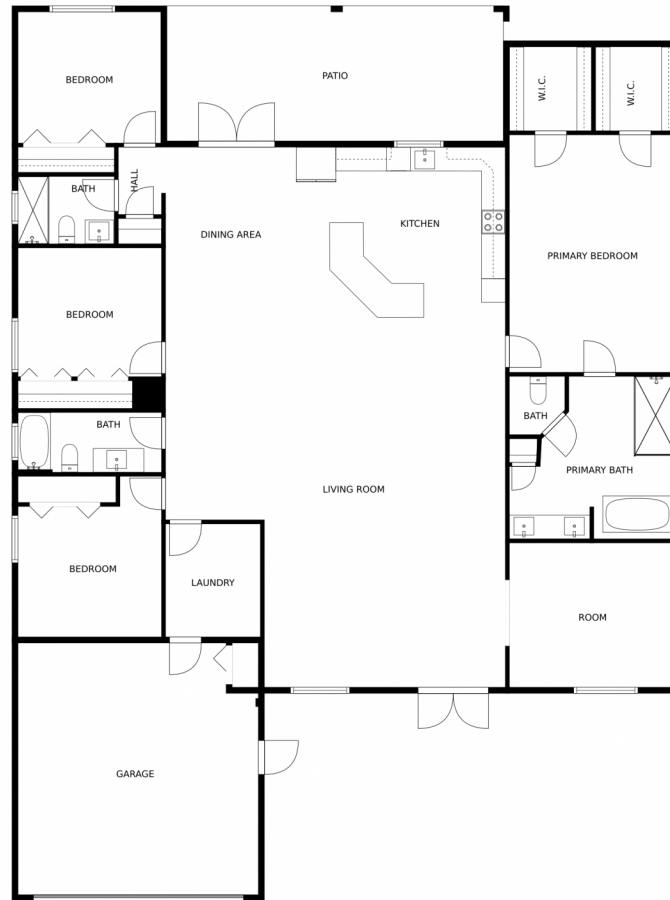

Single Family

3200 SQFT

**Sheyla Sandoval**  
786-439-6199  
sheyla.sandoval@compass.com

**Anwar Sadeek**  
305-515-0268  
anwar.sadeek@compass.com

Scan code  
for more  
property  
details

MEASUREMENTS CALCULATED BY V1Photos.com ARE DEEMED HIGHLY RELIABLE BUT NOT GUARANTEED.

Disclaimer: Sizes and Dimensions are Approximate, Actual May Vary.

**Sheyla Sandoval**  
786-439-6199  
sheyla.sandoval@compass.com

**Anwar Sadeek**  
305-515-0268  
anwar.sadeek@compass.com