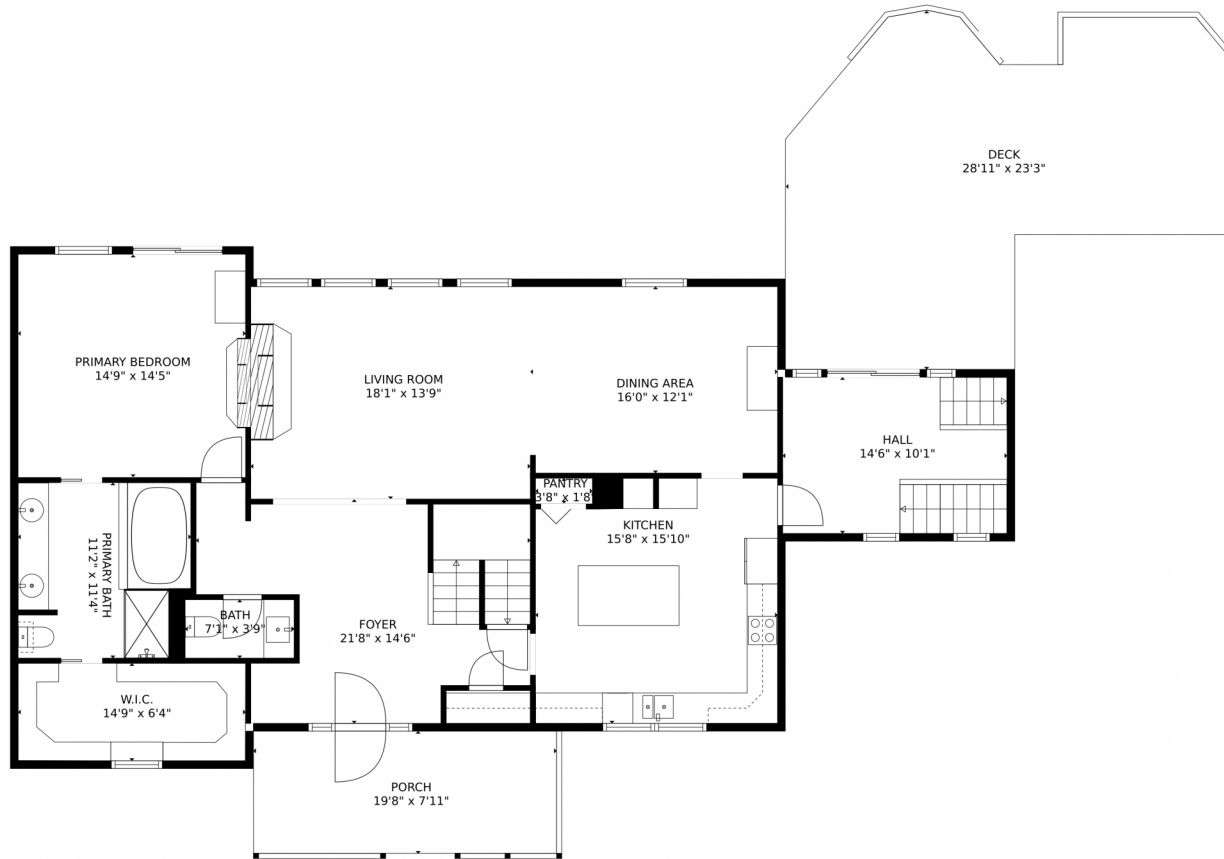

1531 Meadow Trail, Franktown, CO 80116 – Main Level

TOTAL: 4869 sq. ft

Below Ground: 1362 sq. ft, FLOOR 2: 62 sq. ft, FLOOR 3: 1608 sq. ft, FLOOR 4: 571 sq. ft, FLOOR 5: 1266 sq. ft
EXCLUDED AREAS: STORAGE: 65 sq. ft, ROOM: 54 sq. ft, GARAGE: 638 sq. ft,
DECK: 492 sq. ft, PORCH: 155 sq. ft, LOW CEILING: 113 sq. ft,
OPEN TO BELOW: 217 sq. ft

Disclaimer: Sizes and Dimensions are Approximate, Actual May Vary.

Stephanie Fellhauer
720-692-4633
stephaniefelhauer@yahoo.com

Scan code
for more
property
details