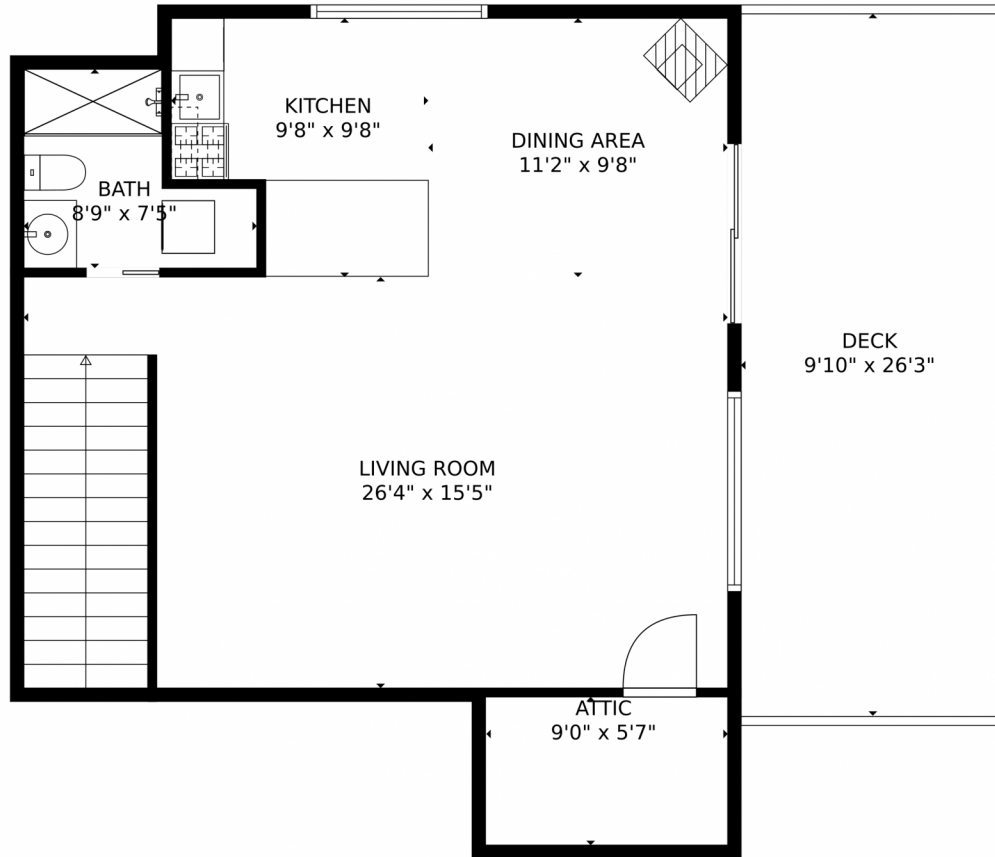

1531 Meadow Trail, Franktown, CO 80116 – Apartment

TOTAL: 777 sq. ft

Below Ground: 124 sq. ft, FLOOR 2: 653 sq. ft

EXCLUDED AREAS: GARAGE: 1136 sq. ft, STORAGE: 275 sq. ft, DECK: 259 sq. ft,

ATTIC: 25 sq. ft, LOW CEILING: 25 sq. ft

Disclaimer: Sizes and Dimensions are Approximate, Actual May Vary.

Stephanie Fellhauer
720-692-4633
stephaniefelhauer@yahoo.com