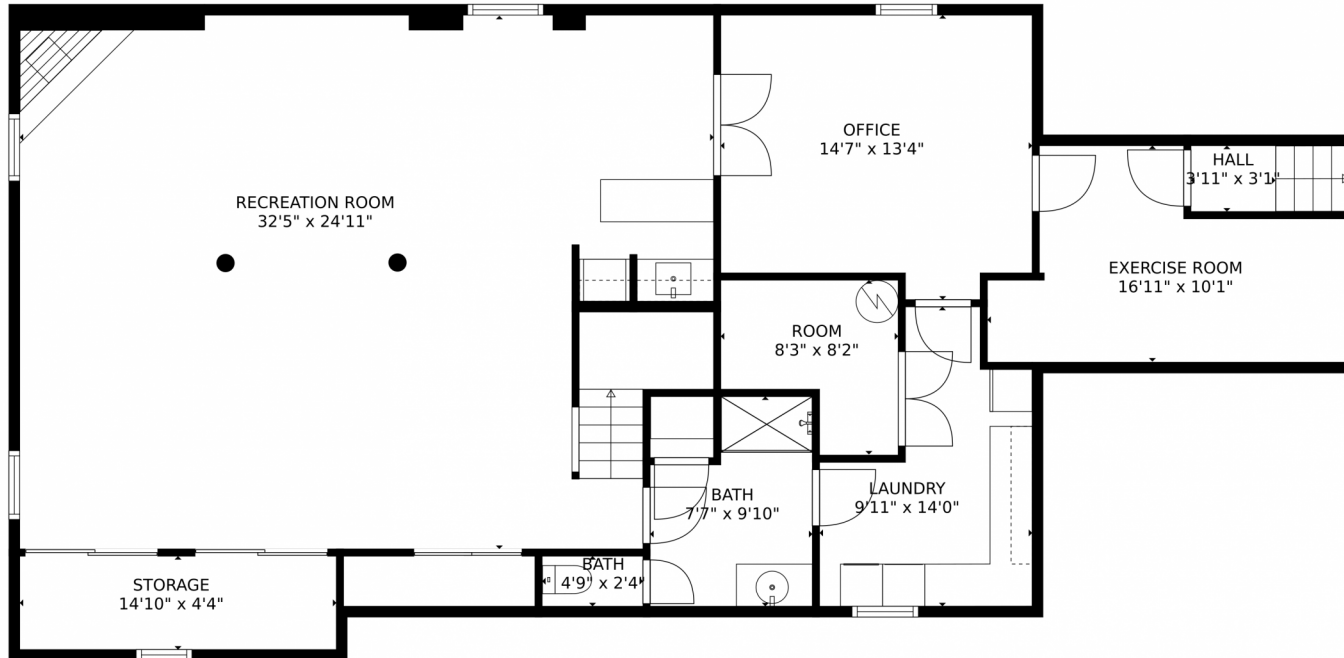

1531 Meadow Trail, Franktown, CO 80116 – Lower Level

TOTAL: 4869 sq. ft

Below Ground: 1362 sq. ft, FLOOR 2: 62 sq. ft, FLOOR 3: 1608 sq. ft, FLOOR 4: 571 sq. ft, FLOOR 5: 1266 sq. ft
EXCLUDED AREAS: STORAGE: 65 sq. ft, ROOM: 54 sq. ft, GARAGE: 638 sq. ft,
DECK: 492 sq. ft, PORCH: 155 sq. ft, LOW CEILING: 113 sq. ft,
OPEN TO BELOW: 217 sq. ft

Disclaimer: Sizes and Dimensions are Approximate, Actual May Vary.

Stephanie Fellhauer
720-692-4633
stephaniefelhauer@yahoo.com