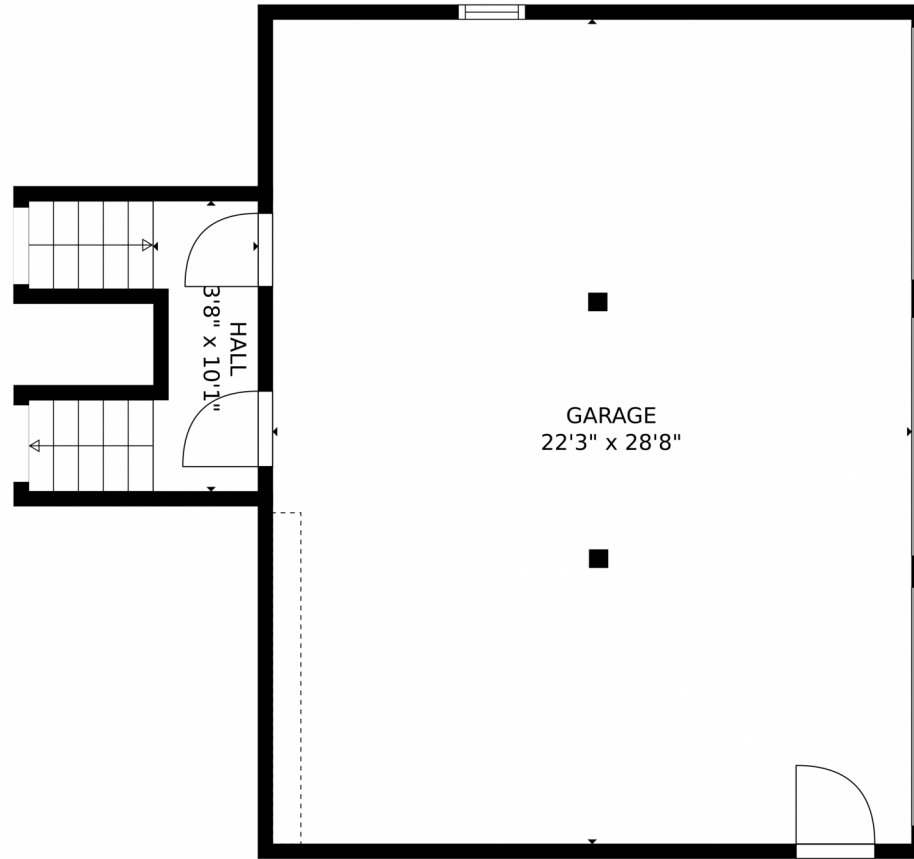

1531 Meadow Trail, Franktown, CO 80116 – Garage Level

TOTAL: 4869 sq. ft

Below Ground: 1362 sq. ft, FLOOR 2: 62 sq. ft, FLOOR 3: 1608 sq. ft, FLOOR 4: 571 sq. ft, FLOOR 5: 1266 sq. ft
EXCLUDED AREAS: STORAGE: 65 sq. ft, ROOM: 54 sq. ft, GARAGE: 638 sq. ft,
DECK: 492 sq. ft, PORCH: 155 sq. ft, LOW CEILING: 113 sq. ft,
OPEN TO BELOW: 217 sq. ft

Disclaimer: Sizes and Dimensions are Approximate, Actual May Vary.

Stephanie Fellhauer
720-692-4633
stephaniefelhauer@yahoo.com