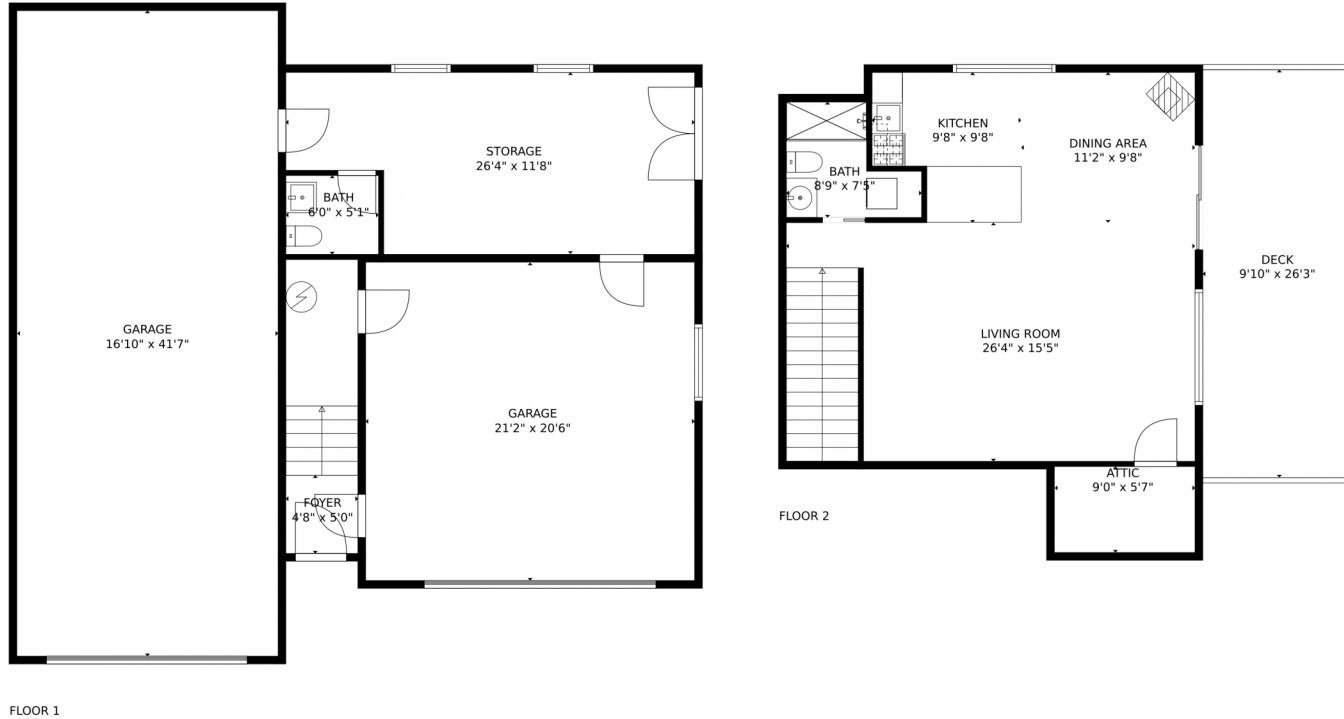

MEASUREMENTS CALCULATED BY V1Photos.com ARE DEEMED HIGHLY RELIABLE BUT NOT GUARANTEED.

Disclaimer: Sizes and Dimensions are Approximate, Actual May Vary.

**Stephanie Fellhauer**  
720-692-4633  
stephaniefelhauer@yahoo.com

# 1531 Meadow Trail, Franktown, CO 80116 – Detached Garage All Levels

**TOTAL: 777 sq. ft**  
Below Ground: 124 sq. ft, FLOOR 2: 653 sq. ft  
EXCLUDED AREAS: GARAGE: 1136 sq. ft, STORAGE: 275 sq. ft, DECK: 259 sq. ft,  
ATTIC: 25 sq. ft, LOW CEILING: 25 sq. ft  
MEASUREMENTS CALCULATED BY V1Photos.com ARE DEEMED HIGHLY RELIABLE BUT NOT GUARANTEED.