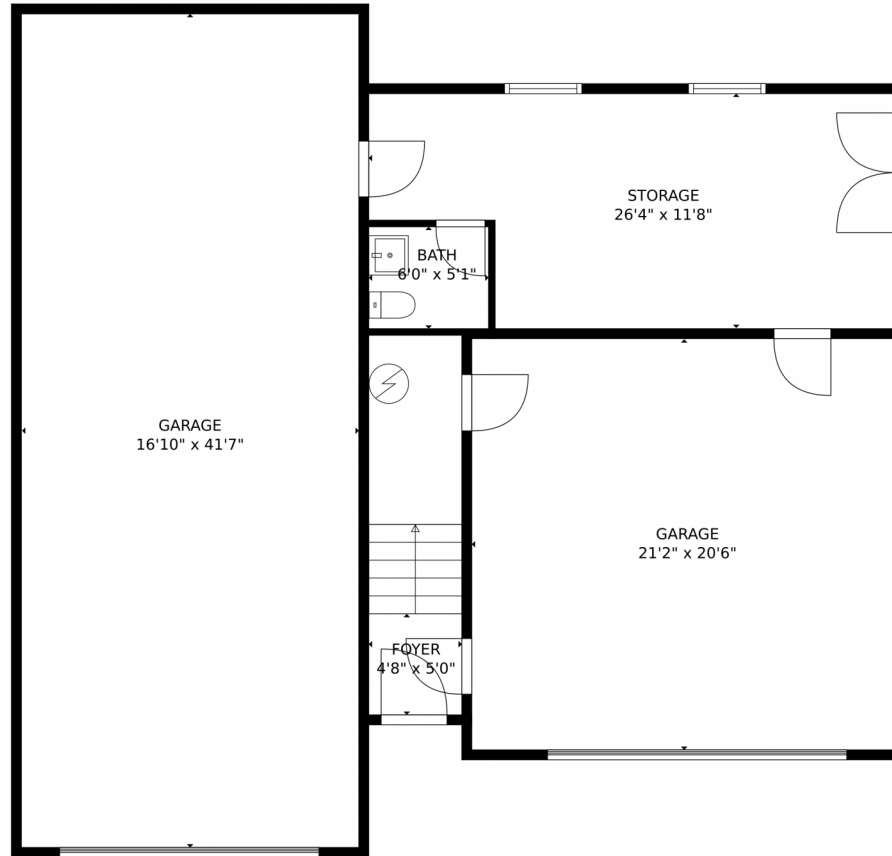

# 1531 Meadow Trail, Franktown, CO 80116 – All Levels

**TOTAL: 4869 sq. ft**

Below Ground: 1362 sq. ft, FLOOR 2: 62 sq. ft, FLOOR 3: 1608 sq. ft, FLOOR 4: 571 sq. ft, FLOOR 5: 1266 sq. ft  
EXCLUDED AREAS: STORAGE: 65 sq. ft, ROOM: 54 sq. ft, GARAGE: 638 sq. ft,  
DECK: 492 sq. ft, PORCH: 155 sq. ft, LOW CEILING: 113 sq. ft,  
OPEN TO BELOW: 217 sq. ft

MEASUREMENTS CALCULATED BY V1Photos.COM ARE DEEMED HIGHLY RELIABLE BUT NOT GUARANTEED.

Disclaimer: Sizes and Dimensions are Approximate, Actual May Vary.

**Stephanie Fellhauer**  
720-692-4633  
stephaniefelhauer@yahoo.com

# 1531 Meadow Trail, Franktown, CO 80116 – Detached Garage

**TOTAL: 777 sq. ft**  
Below Ground: 124 sq. ft, FLOOR 2: 653 sq. ft  
EXCLUDED AREAS: GARAGE: 1136 sq. ft, STORAGE: 275 sq. ft, DECK: 259 sq. ft,  
ATTIC: 25 sq. ft, LOW CEILING: 25 sq. ft  
MEASUREMENTS CALCULATED BY V1Photos.COM ARE DEEMED HIGHLY RELIABLE BUT NOT GUARANTEED.