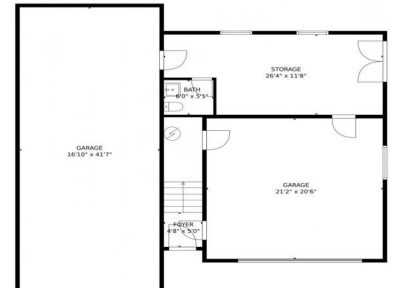

1531 Meadow Trail, Franktown, CO 80116 - Detached Garage

 Single Family

 5124 SQFT

 6 Beds

 3/5 Baths

**Stephanie Fellhauer**  
720-692-4633  
stephaniefelhauer@yahoo.com

# 1531 Meadow Trail, Franktown, CO 80116 – Lower Level

**TOTAL: 4869 sq. ft**

Below Ground: 1362 sq. ft, FLOOR 2: 62 sq. ft, FLOOR 3: 1608 sq. ft, FLOOR 4: 571 sq. ft, FLOOR 5: 1266 sq. ft  
EXCLUDED AREAS: STORAGE: 65 sq. ft, ROOM: 54 sq. ft, GARAGE: 638 sq. ft,  
DECK: 492 sq. ft, PORCH: 155 sq. ft, LOW CEILING: 113 sq. ft,  
OPEN TO BELOW: 217 sq. ft

MEASUREMENTS CALCULATED BY V1PHOTOS.COM ARE DEEMED HIGHLY RELIABLE BUT NOT GUARANTEED.

Disclaimer: Sizes and Dimensions are Approximate, Actual May Vary.

**Stephanie Fellhauer**  
720-692-4633  
stephaniefelhauer@yahoo.com

# 1531 Meadow Trail, Franktown, CO 80116 – Garage Level

**TOTAL: 4869 sq. ft**

Below Ground: 1362 sq. ft, FLOOR 2: 62 sq. ft, FLOOR 3: 1608 sq. ft, FLOOR 4: 571 sq. ft, FLOOR 5: 1266 sq. ft  
EXCLUDED AREAS: STORAGE: 65 sq. ft, ROOM: 54 sq. ft, GARAGE: 638 sq. ft,  
DECK: 492 sq. ft, PORCH: 155 sq. ft, LOW CEILING: 113 sq. ft,  
OPEN TO BELOW: 217 sq. ft