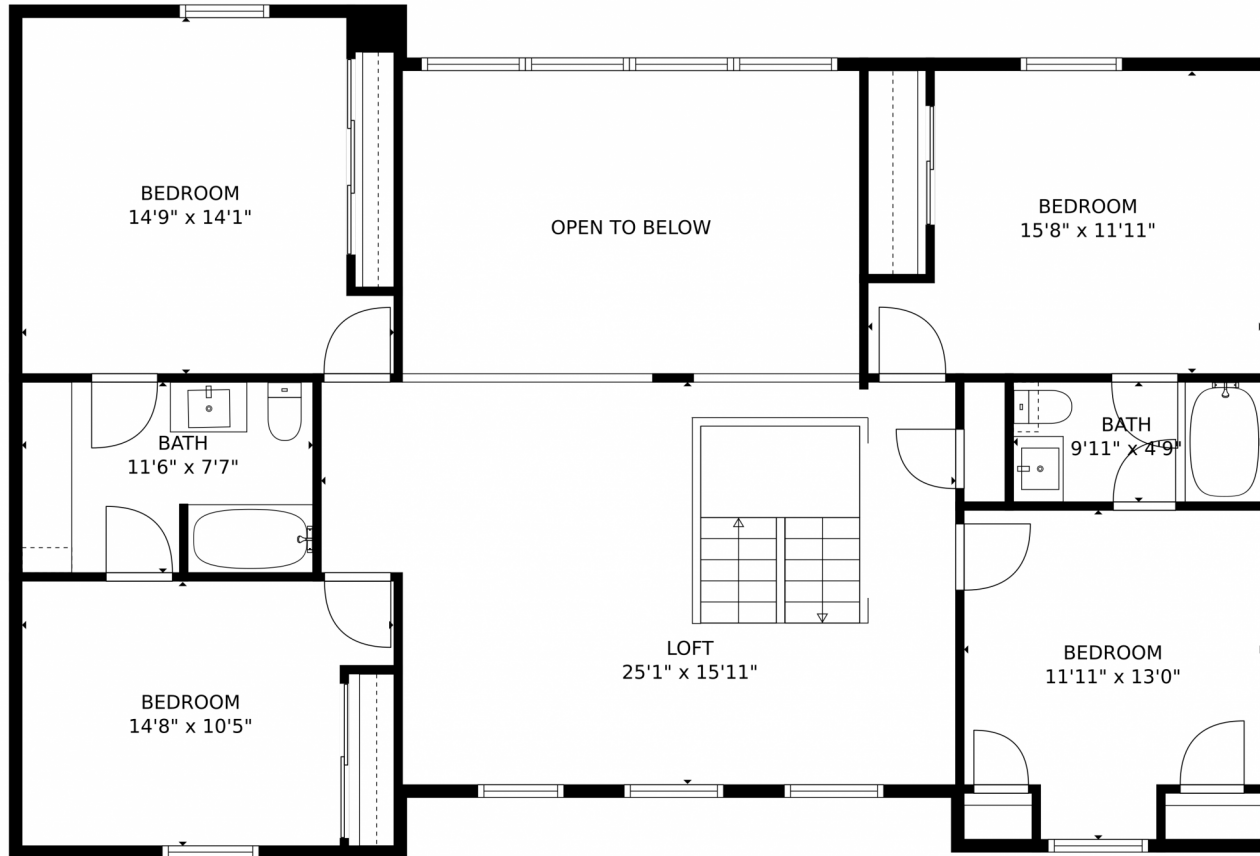

1531 Meadow Trail, Franktown, CO 80116 – Top Level

TOTAL: 4869 sq. ft

Below Ground: 1362 sq. ft, FLOOR 2: 62 sq. ft, FLOOR 3: 1608 sq. ft, FLOOR 4: 571 sq. ft, FLOOR 5: 1266 sq. ft
EXCLUDED AREAS: STORAGE: 65 sq. ft, ROOM: 54 sq. ft, GARAGE: 638 sq. ft,
DECK: 492 sq. ft, PORCH: 155 sq. ft, LOW CEILING: 113 sq. ft,
OPEN TO BELOW: 217 sq. ft

Disclaimer: Sizes and Dimensions are Approximate, Actual May Vary.

Stephanie Fellhauer
720-692-4633
stephaniefelhauer@yahoo.com