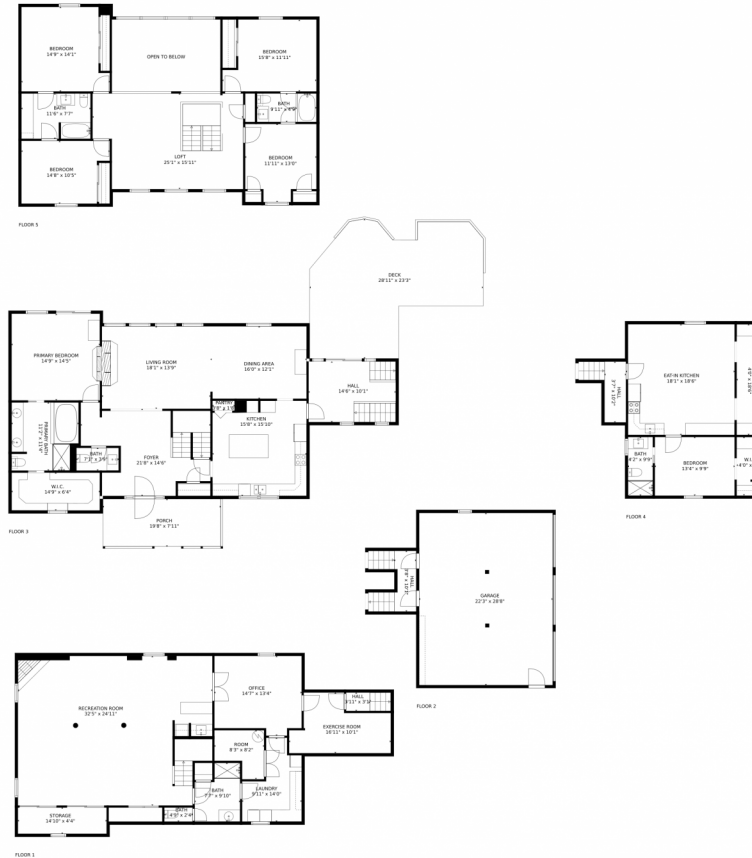

1531 Meadow Trail, Franktown, CO 80116 – All Levels

TOTAL: 4869 sq. ft

Below Ground: 1362 sq. ft, FLOOR 2: 62 sq. ft, FLOOR 3: 1608 sq. ft, FLOOR 4: 571 sq. ft, FLOOR 5: 1266 sq. ft
EXCLUDED AREAS: STORAGE: 65 sq. ft, ROOM: 54 sq. ft, GARAGE: 638 sq. ft,
DECK: 492 sq. ft, PORCH: 155 sq. ft, LOW CEILING: 113 sq. ft,
OPEN TO BELOW: 217 sq. ft

Disclaimer: Sizes and Dimensions are Approximate, Actual May Vary.

Stephanie Fellhauer
720-692-4633
stephaniefelhauer@yahoo.com