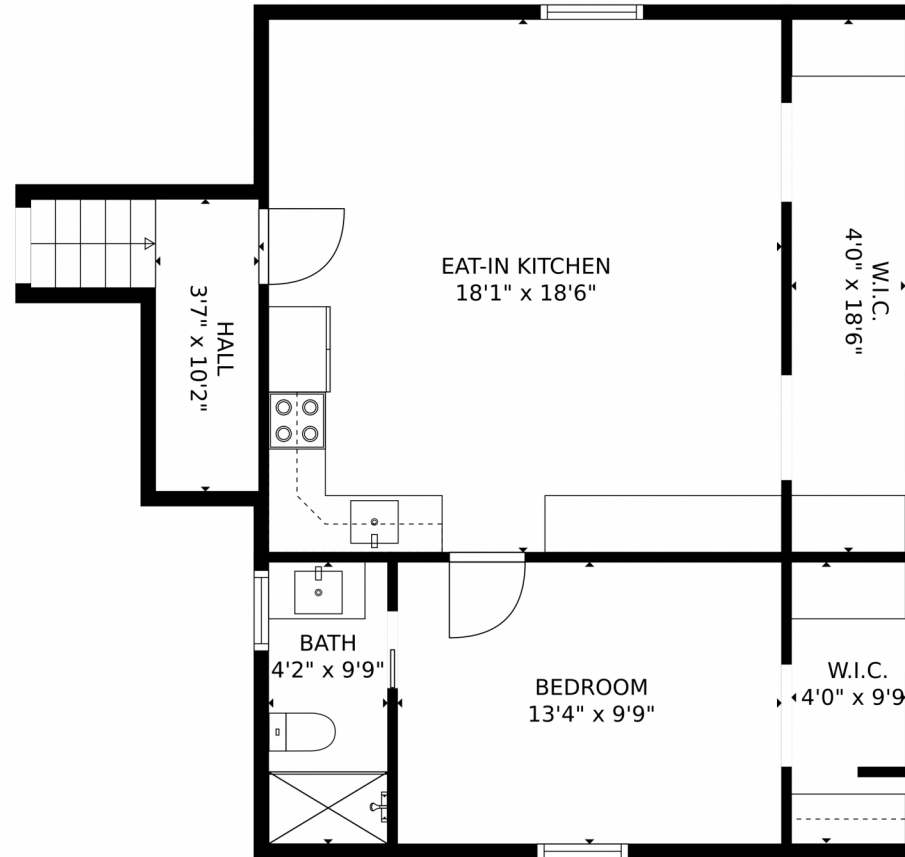

1531 Meadow Trail, Franktown, CO 80116 – Upper Level

TOTAL: 4869 sq. ft

Below Ground: 1362 sq. ft, FLOOR 2: 62 sq. ft, FLOOR 3: 1608 sq. ft, FLOOR 4: 571 sq. ft, FLOOR 5: 1266 sq. ft
EXCLUDED AREAS: STORAGE: 65 sq. ft, ROOM: 54 sq. ft, GARAGE: 638 sq. ft,
DECK: 492 sq. ft, PORCH: 155 sq. ft, LOW CEILING: 113 sq. ft,
OPEN TO BELOW: 217 sq. ft

Disclaimer: Sizes and Dimensions are Approximate, Actual May Vary.

Stephanie Fellhauer
720-692-4633
stephaniefelhauer@yahoo.com