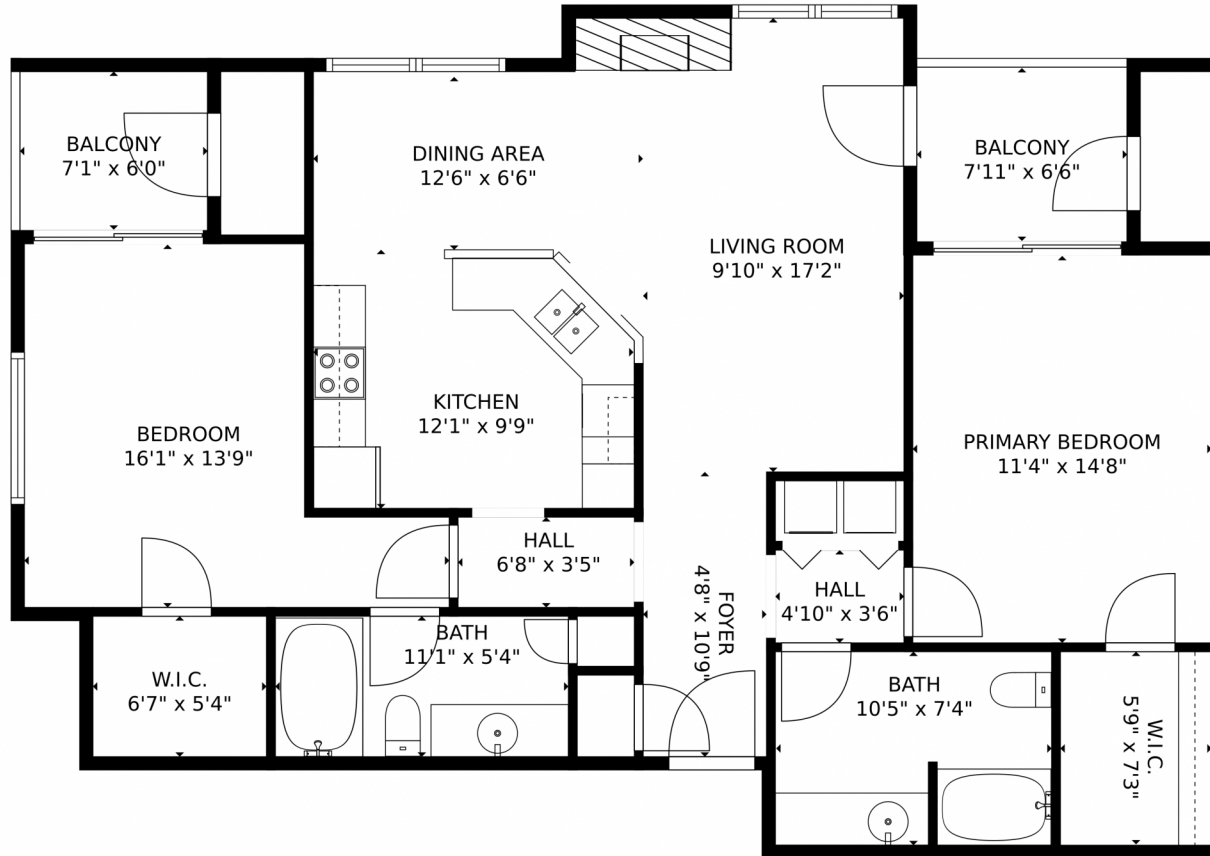

1435 Blue Sky Way #8-201, Erie, CO 80516 - Main Level

 Single Family

 1271 SQFT

 2 Beds

 2 Baths

**Taylor Haas**  
 303-665-7368  
 taylorh@coloradorpm.com  
<https://www.coloradorpm.com/available-rental-properties-denver>

Scan code  
 for more  
 property  
 details

1435 Blue Sky Way #8-201, Erie, CO 80516 – Main Level

**TOTAL: 1113 sq. ft**  
FLOOR 1: 1113 sq. ft  
EXCLUDED AREAS: BALCONY: 95 sq. ft  
MEASUREMENTS CALCULATED BY V1PHOTOS.COM ARE DEEMED HIGHLY RELIABLE BUT NOT GUARANTEED.