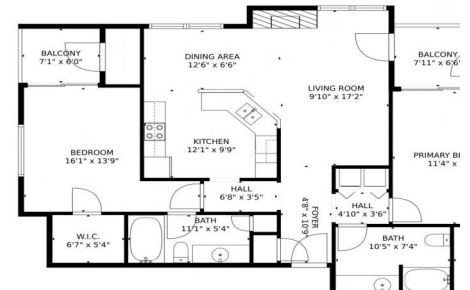

1435 Blue Sky Way #8-201, Erie, CO 80516 - Main Level

 Single Family

 1271 SQFT

 2 Beds

 2 Baths

**Taylor Haas**  
 303-665-7368  
 taylorh@coloradorpm.com  
<https://www.coloradorpm.com/available-rental-properties-denver>

Scan code  
 for more  
 property  
 details

1435 Blue Sky Way #8-201, Erie, CO 80516 – Main Level

**TOTAL: 1113 sq. ft**  
FLOOR 1: 1113 sq. ft  
EXCLUDED AREAS: BALCONY: 95 sq. ft  
MEASUREMENTS CALCULATED BY V1PHOTOS.COM ARE DEEMED HIGHLY RELIABLE BUT NOT GUARANTEED.