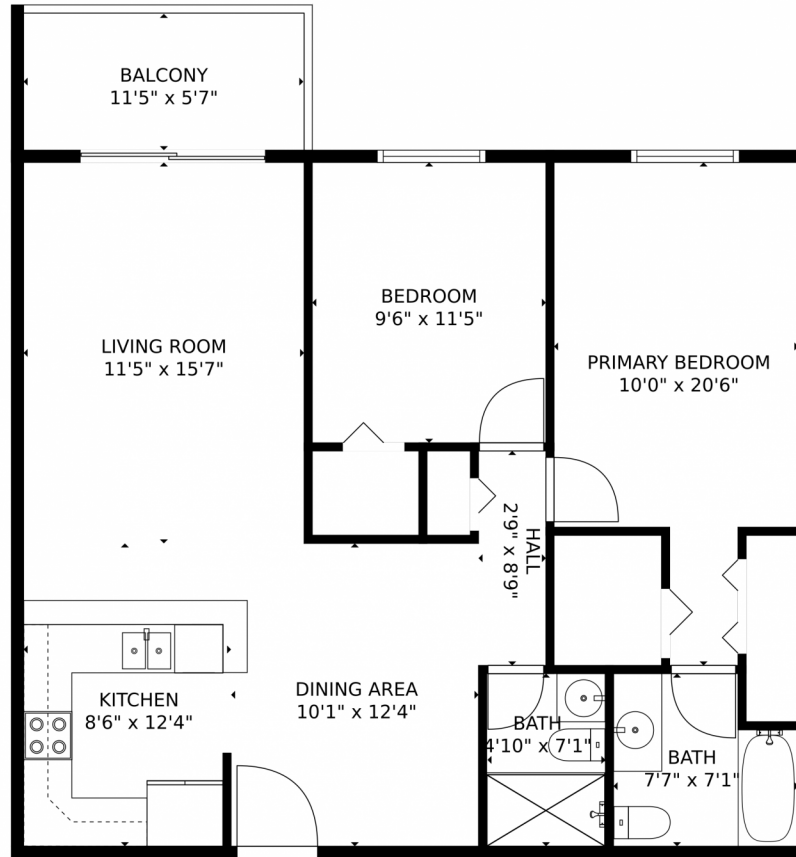

3004 Northeast 5th Terrace  
 Wilton Manors, FL 33334

3004 Northeast 5th Terrace, 215C, Wilton Manors, FL 33334 - All Levels

Condominium

1000 SQFT

2 Beds

2 Baths

**Steven Pizzuto**  
 954-873-2830  
 realtorsteve99@gmail.com

Scan code  
 for more  
 property  
 details

3004 Northeast 5th Terrace, Wilton Manors, FL 33334 – All Levels

**TOTAL: 883 sq. ft**  
FLOOR 1: 883 sq. ft  
EXCLUDED AREAS: BALCONY: 64 sq. ft  
MEASUREMENTS CALCULATED BY V1Photos.COM ARE DEEMED HIGHLY RELIABLE BUT NOT GUARANTEED.