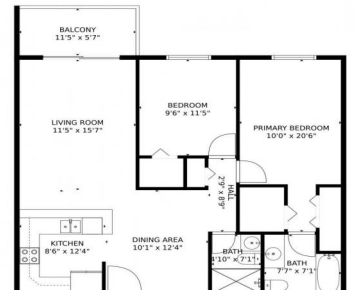

3004 Northeast 5th Terrace  
 Wilton Manors, FL 33334

3004 Northeast 5th Terrace, 215C, Wilton Manors, FL 33334 - All Levels

Condominium

1000 SQFT

2 Beds

2 Baths

**Steven Pizzuto**  
 954-873-2830  
 realtorsteve99@gmail.com

Scan code  
 for more  
 property  
 details

3004 Northeast 5th Terrace, Wilton Manors, FL 33334 – All Levels

**TOTAL: 883 sq. ft**  
FLOOR 1: 883 sq. ft  
EXCLUDED AREAS: BALCONY: 64 sq. ft  
MEASUREMENTS CALCULATED BY V1Photos.COM ARE DEEMED HIGHLY RELIABLE BUT NOT GUARANTEED.

Disclaimer: Sizes and Dimensions are Approximate, Actual May Vary.

**Steven Pizzuto**  
954-873-2830  
realtorsteve99@gmail.com