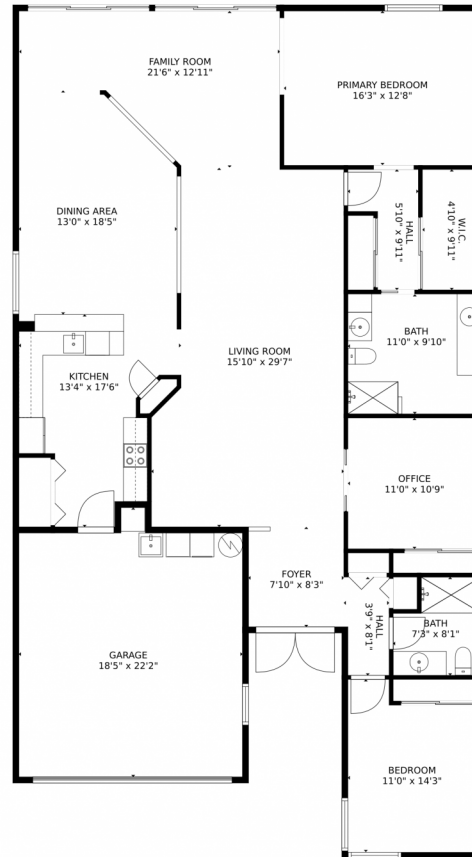

7891 Waterfall Terrace, Boynton Beach, FL 33437 — All Levels

TOTAL: 1973 sq. ft
FLOOR 1: 1973 sq. ft
EXCLUDED AREAS: GARAGE: 374 sq. ft

Disclaimer: Sizes and Dimensions are Approximate, Actual May Vary.

Matt Smith
954-632-7344
matt@sflrealtysource.com