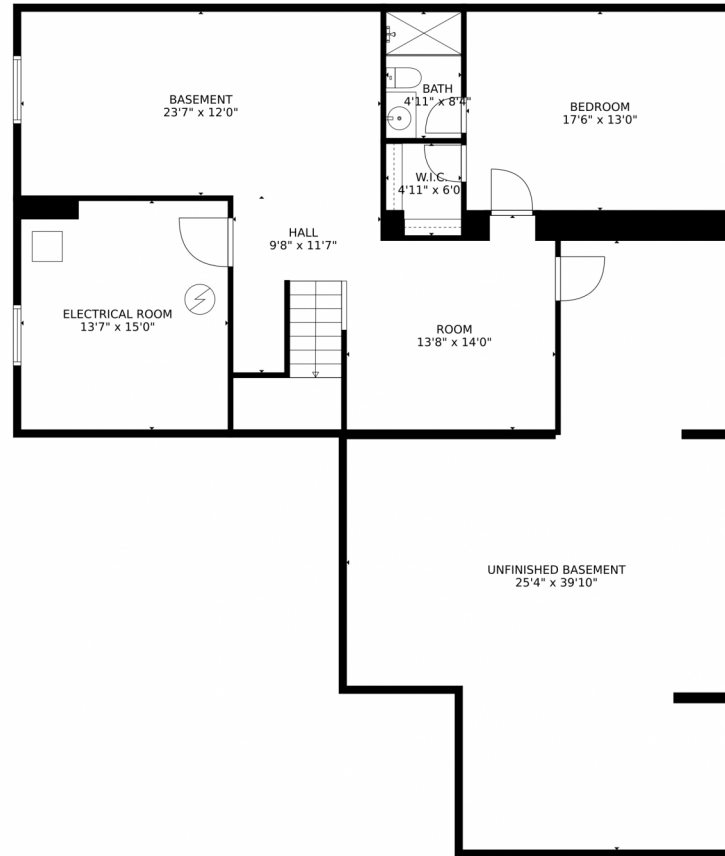

1594 McMurdo Trail, Castle Rock, CO 80108 – Lower Level

TOTAL: 3026 sq. ft

Below Ground: 942 sq. ft, FLOOR 2: 2084 sq. ft

EXCLUDED AREAS: ELECTRICAL ROOM: 203 sq. ft, UNFINISHED BASEMENT: 747 sq. ft, GARAGE: 707 sq. ft, PORCH: 54 sq. ft, DECK: 98 sq. ft

Disclaimer: Sizes and Dimensions are Approximate, Actual May Vary.

Taylor Haas

303-665-7368

taylorh@coloradorpm.com

<https://www.coloradorpm.com/available-rental-properties-denver>

Scan code
for more
property
details