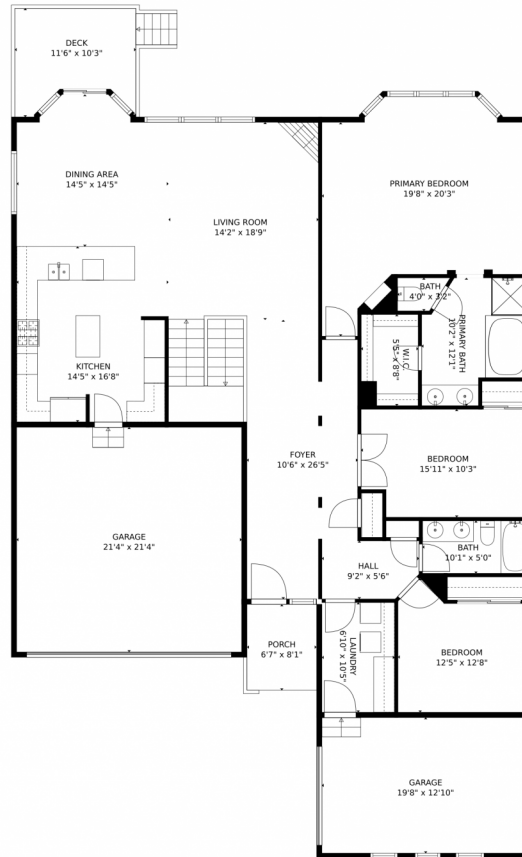

1594 McMurdo Trail, Castle Rock, CO 80108 – Main Level

TOTAL: 3026 sq. ft

Below Ground: 942 sq. ft, FLOOR 2: 2084 sq. ft

EXCLUDED AREAS: ELECTRICAL ROOM: 203 sq. ft, UNFINISHED BASEMENT: 747 sq. ft, GARAGE: 707 sq. ft, PORCH: 54 sq. ft, DECK: 98 sq. ft

Disclaimer: Sizes and Dimensions are Approximate, Actual May Vary.

Taylor Haas

303-665-7368

taylorh@coloradorpm.com

<https://www.coloradorpm.com/available-rental-properties-denver>

Scan code
for more
property
details