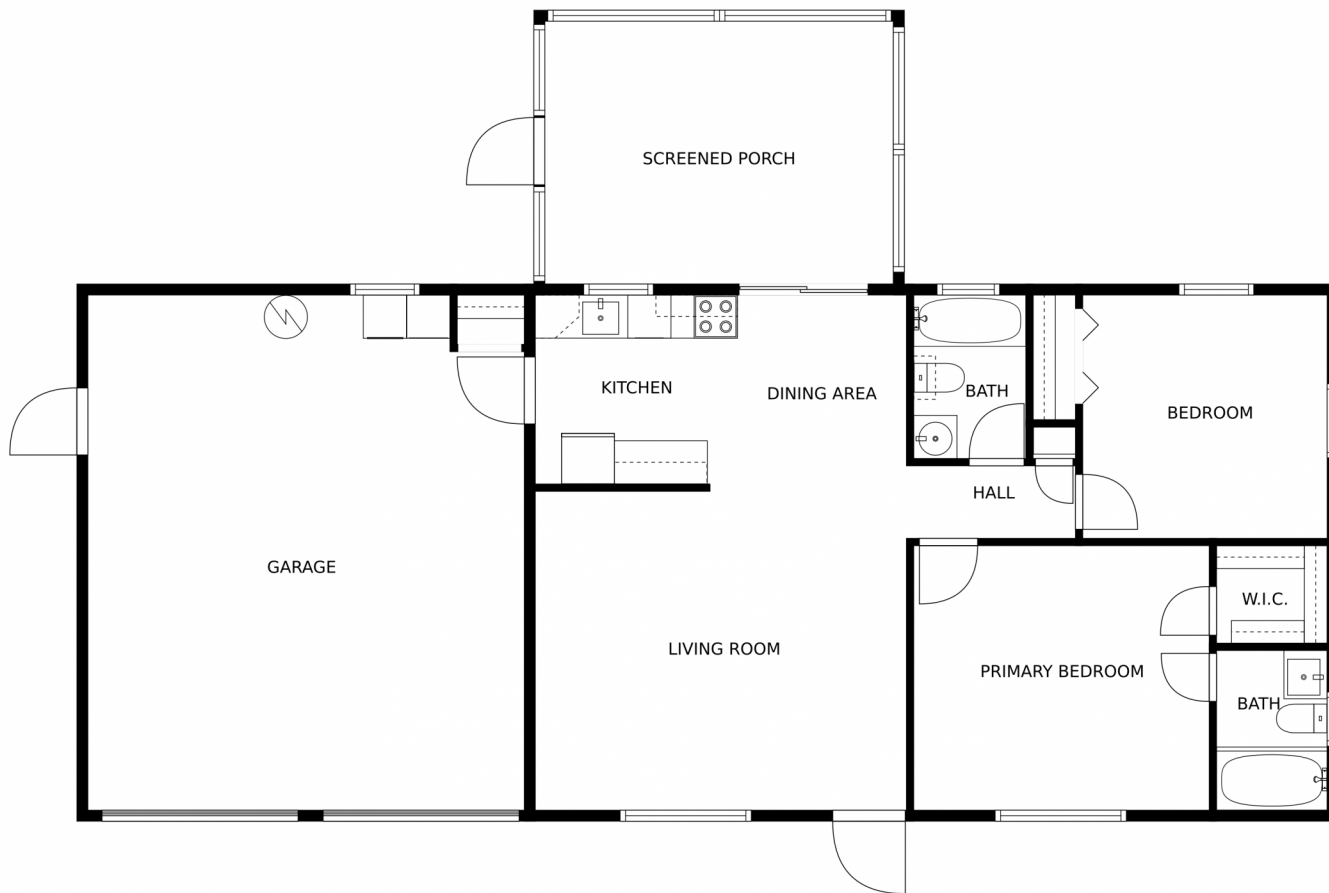

2392 Southwest Madrid Road
Port St. Lucie, FL 34953

 Single Family  925 SQFT

Joy West
561-685-5590
muggzydg2003@yahoo.com

MEASUREMENTS CALCULATED BY V1Photos.com ARE DEEMED HIGHLY RELIABLE BUT NOT GUARANTEED.

Disclaimer: Sizes and Dimensions are Approximate, Actual May Vary.

Joy West
561-685-5590
muggzydg2003@yahoo.com