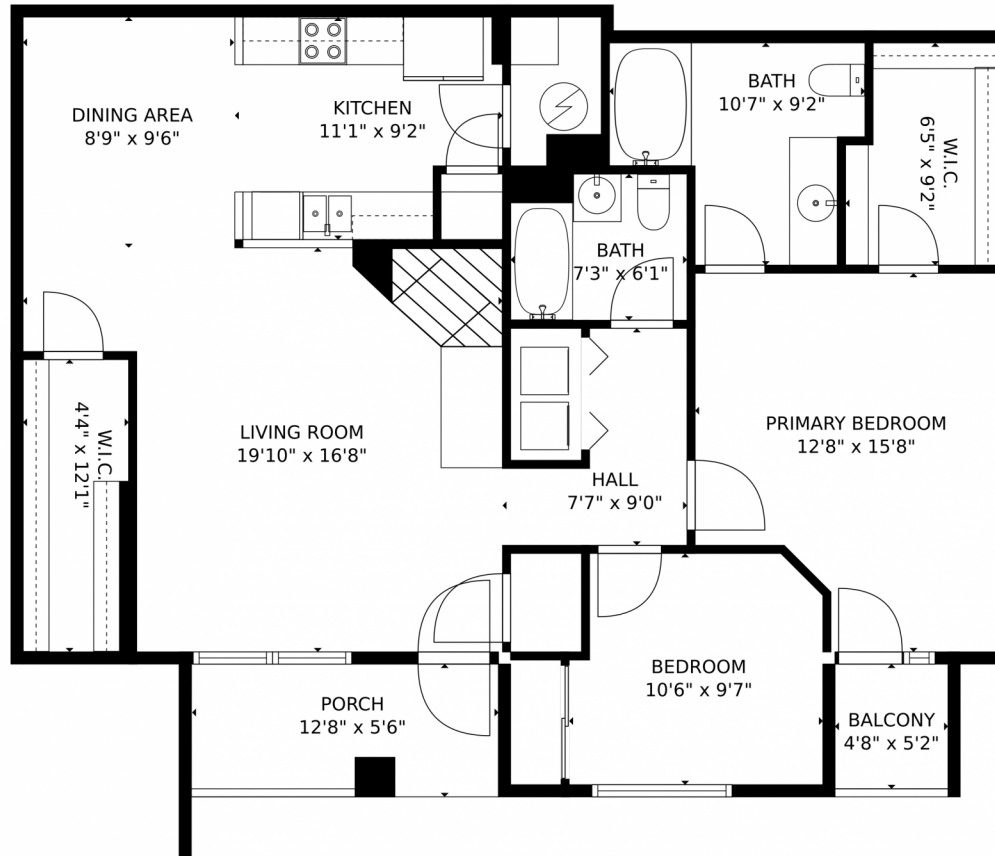

 Single Family

 1150 SQFT

 2 Beds

 2 Baths

**Taylor Haas**  
303-665-7368  
taylorh@coloradorpm.com  
<https://www.coloradorpm.com/available-rental-properties-denver>

# 1509 South Florence Court, Aurora, CO 80247 – Main Level

**TOTAL: 1098 sq. ft**  
FLOOR 1: 1098 sq. ft  
EXCLUDED AREAS: PORCH: 70 sq. ft, BALCONY: 24 sq. ft, LOW CEILING: 14 sq. ft  
MEASUREMENTS CALCULATED BY V1Photos.com ARE DEEMED HIGHLY RELIABLE BUT NOT GUARANTEED.