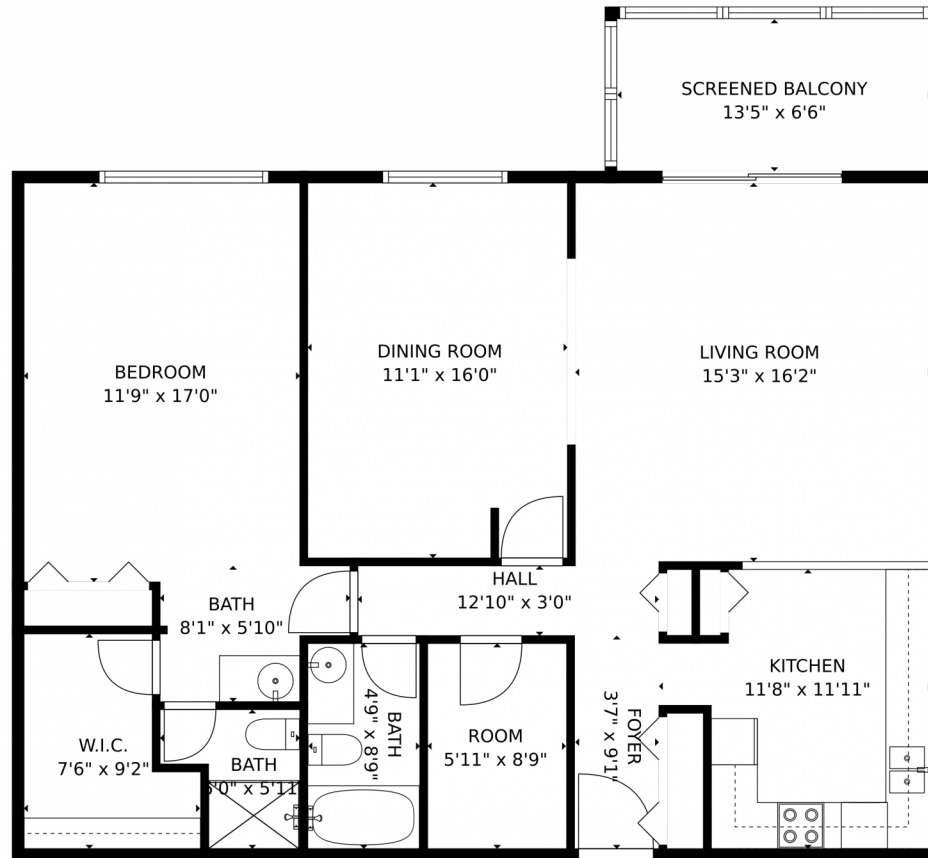

655 South Clinton Street, Denver, CO 80247 – Main Level

TOTAL: 1101 sq. ft
FLOOR 1: 1101 sq. ft
EXCLUDED AREAS: SCREENED BALCONY: 88 sq. ft

Disclaimer: Sizes and Dimensions are Approximate, Actual May Vary.

Taylor Haas

303-665-7368

taylorh@coloradorpm.com

<https://www.coloradorpm.com/available-rental-properties-denver>

Scan code
for more
property
details