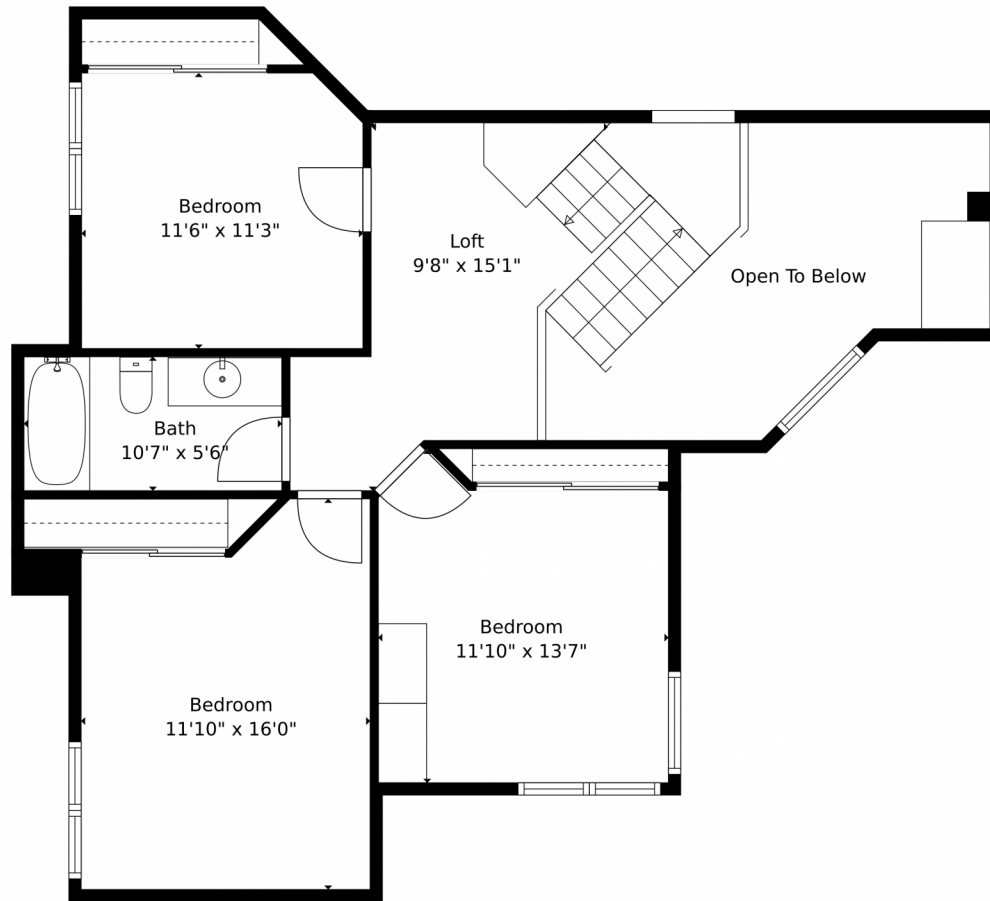

Disclaimer: Sizes and Dimensions are Approximate, Actual May Vary.

Matt Bachus
720-644-9363
matt@tuppersteam.com

Scan code
for more
property
details

3018 Keystone Drive, Evergreen, CO 80439 – Upper Level

Measurements Calculated By V1photos.com Are Deemed Highly Reliable But Not Guaranteed

Disclaimer: Sizes and Dimensions are Approximate, Actual May Vary.

Matt Bachus
720-644-9363
matt@tuppersteam.com

3018 Keystone Drive, Evergreen, CO 80439 – Lower Level