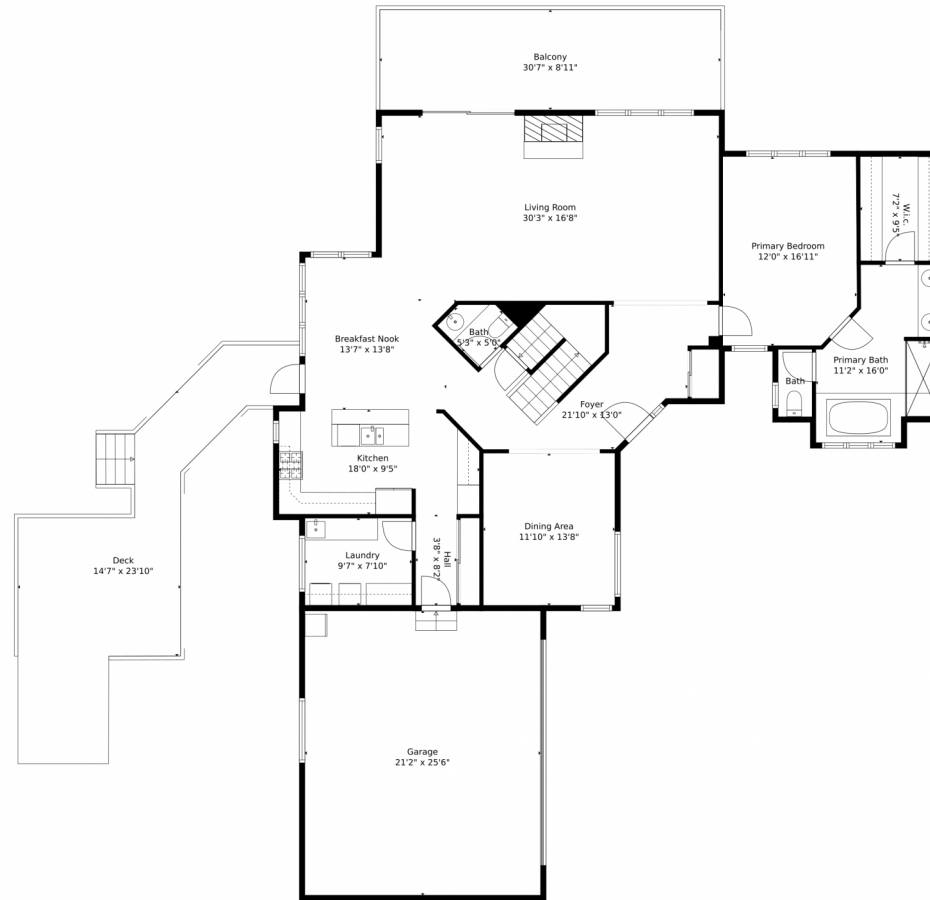

Single Family

4866 SQFT

6 Beds

4/1 Baths

2 Car

1.18 Acre

PROPERTY DETAILS

Coveted Ridge at Hiwan Retreat

Matt Bachus
720-644-9363
matt@tuppersteam.com

Scan code
for more
property
details

3018 Keystone Drive, Evergreen, CO 80439 – Main Level

Measurements Calculated By V1photos.com Are Deemed Highly Reliable But Not Guaranteed

Disclaimer: Sizes and Dimensions are Approximate, Actual May Vary.

Matt Bachus
720-644-9363
matt@tuppersteam.com

Scan code
for more
property
details

3018 Keystone Drive, Evergreen, CO 80439 – Upper Level