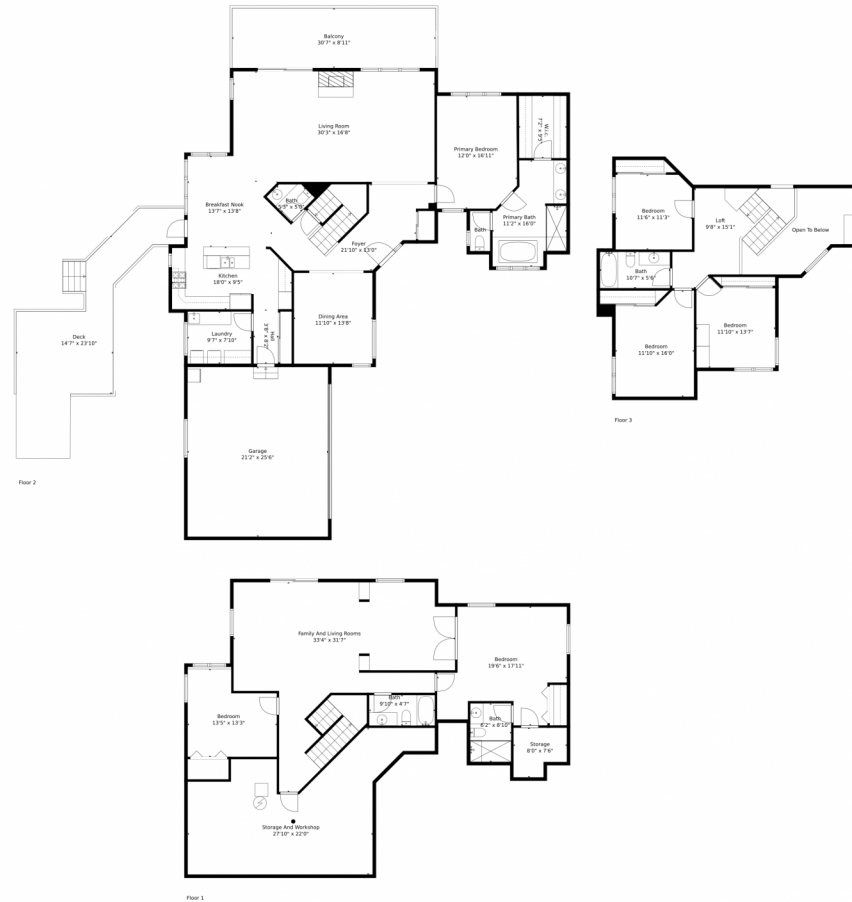

Measurements Calculated By V1photos.com Are Deemed Highly Reliable But Not Guaranteed

Disclaimer: Sizes and Dimensions are Approximate, Actual May Vary.

Matt Bachus
720-644-9363
matt@tuppersteam.com

3018 Keystone Drive, Evergreen, CO 80439 – All Levels

Measurements Calculated By V1photos.com Are Deemed Highly Reliable But Not Guaranteed

Disclaimer: Sizes and Dimensions are Approximate, Actual May Vary.

Matt Bachus
720-644-9363
matt@tuppersteam.com

Scan code
for more
property
details