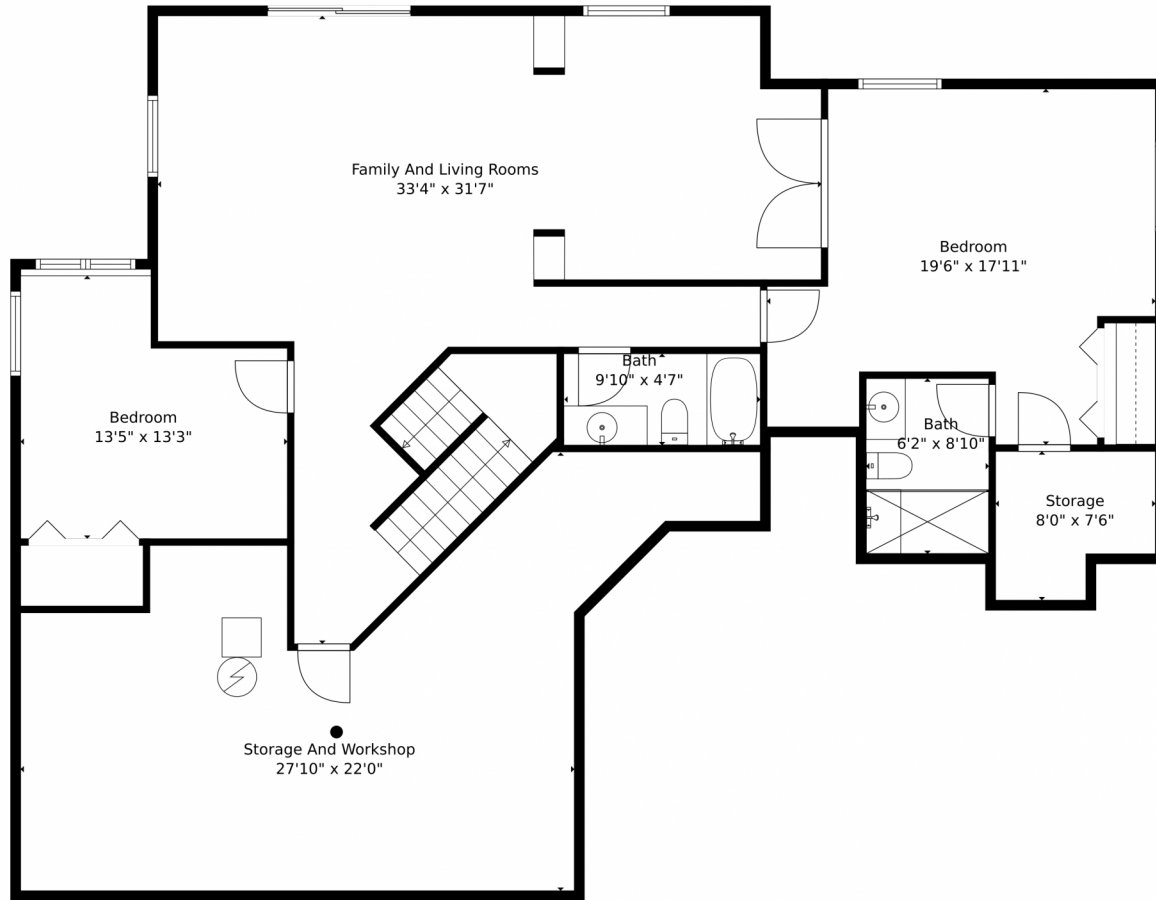

Measurements Calculated By V1photos.com Are Deemed Highly Reliable But Not Guaranteed

Disclaimer: Sizes and Dimensions are Approximate, Actual May Vary.

Matt Bachus
720-644-9363
matt@tuppersteam.com

3018 Keystone Drive, Evergreen, CO 80439 – Lower Level

Measurements Calculated By V1photos.com Are Deemed Highly Reliable But Not Guaranteed

Disclaimer: Sizes and Dimensions are Approximate, Actual May Vary.

Matt Bachus
720-644-9363
matt@tuppersteam.com

3018 Keystone Drive, Evergreen, CO 80439 – All Levels