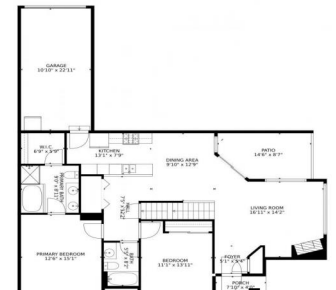

2813 Whitetail Circle, Lafayette, CO 80026 - Main Floor

Condominium

2189 SQFT

4 Beds

3 Baths

**Taylor Haas**  
 303-665-7368  
 taylorh@coloradorpm.com  
<https://www.coloradorpm.com/available-rental-properties-denver>

# 2813 Whitetail Circle, Lafayette, CO 80026 – Main Floor

**TOTAL: 2318 sq. ft**  
Below Ground: 773 sq. ft, FLOOR 2: 1178 sq. ft, FLOOR 3: 367 sq. ft  
EXCLUDED AREAS: UNFINISHED BASEMENT: 401 sq. ft, GARAGE: 249 sq. ft, PORCH: 32 sq. ft,  
PATIO: 113 sq. ft, OPEN TO BELOW: 394 sq. ft

<https://www.coloradorpm.com/available-rental-properties-denver>

Scan code  
for more  
property  
details

**TOTAL: 2318 sq. ft**  
Below Ground: 773 sq. ft, FLOOR 2: 1178 sq. ft, FLOOR 3: 367 sq. ft  
EXCLUDED AREAS: UNFINISHED BASEMENT: 401 sq. ft, GARAGE: 249 sq. ft, PORCH: 32 sq. ft,  
PATIO: 113 sq. ft, OPEN TO BELOW: 394 sq. ft  
MEASUREMENTS CALCULATED BY V1Photos.com ARE DEEMED HIGHLY RELIABLE BUT NOT GUARANTEED.

**TOTAL: 2318 sq. ft**  
Below Ground: 773 sq. ft, FLOOR 2: 1178 sq. ft, FLOOR 3: 367 sq. ft  
EXCLUDED AREAS: UNFINISHED BASEMENT: 401 sq. ft, GARAGE: 249 sq. ft, PORCH: 32 sq. ft,  
PATIO: 113 sq. ft, OPEN TO BELOW: 394 sq. ft