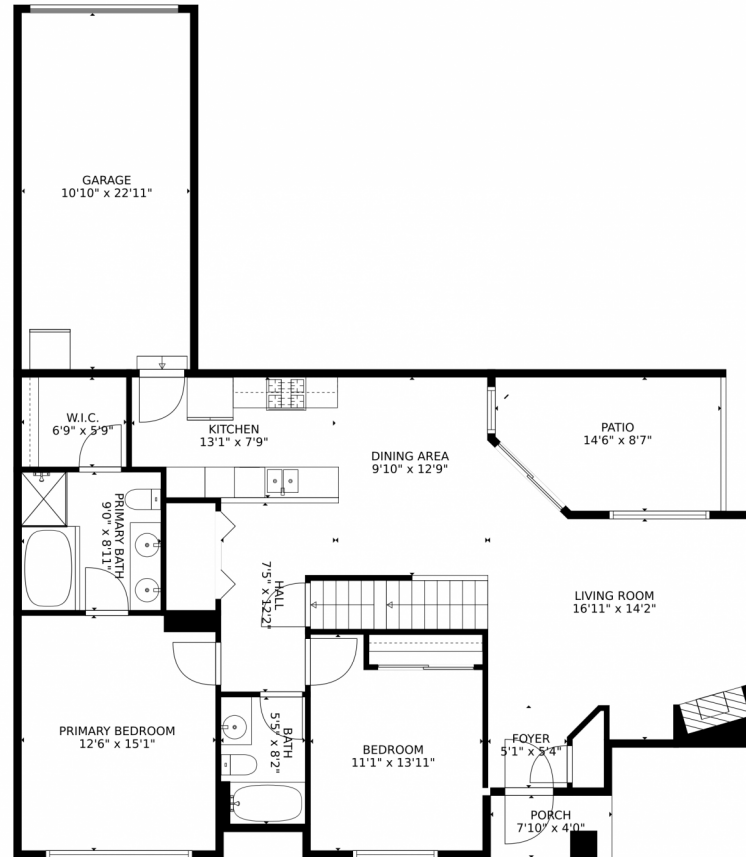

2813 Whitetail Circle, Lafayette, CO 80026 – Main Floor

TOTAL: 2318 sq. ft
Below Ground: 773 sq. ft, FLOOR 2: 1178 sq. ft, FLOOR 3: 367 sq. ft
EXCLUDED AREAS: UNFINISHED BASEMENT: 401 sq. ft, GARAGE: 249 sq. ft, PORCH: 32 sq. ft,
PATIO: 113 sq. ft, OPEN TO BELOW: 394 sq. ft

Disclaimer: Sizes and Dimensions are Approximate, Actual May Vary.

Taylor Haas

303-665-7368

taylorh@coloradorpm.com

<https://www.coloradorpm.com/available-rental-properties-denver>

Scan code
for more
property
details