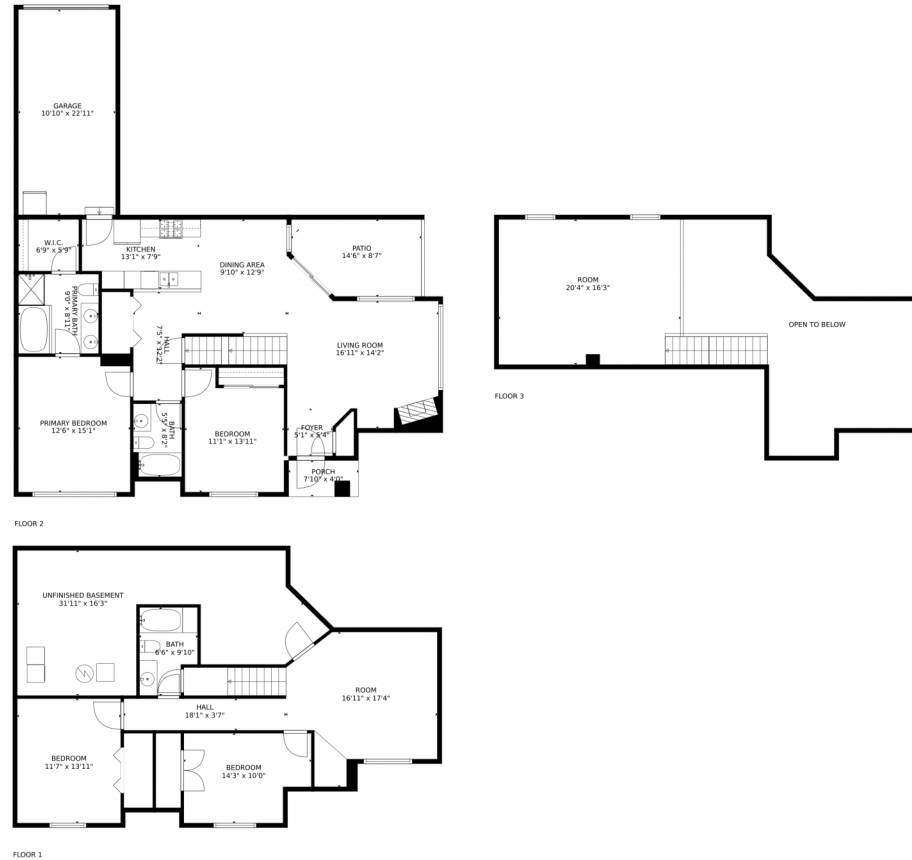

2813 Whitetail Circle, Lafayette, CO 80026 – All Floors

TOTAL: 2318 sq. ft
Below Ground: 773 sq. ft, FLOOR 2: 1178 sq. ft, FLOOR 3: 367 sq. ft
EXCLUDED AREAS: UNFINISHED BASEMENT: 401 sq. ft, GARAGE: 249 sq. ft, PORCH: 32 sq. ft,
PATIO: 113 sq. ft, OPEN TO BELOW: 394 sq. ft

Disclaimer: Sizes and Dimensions are Approximate, Actual May Vary.

Taylor Haas

303-665-7368

taylorh@coloradorm.com

<https://www.coloradorm.com/available-rental-properties-denver>

Scan code
for more
property
details