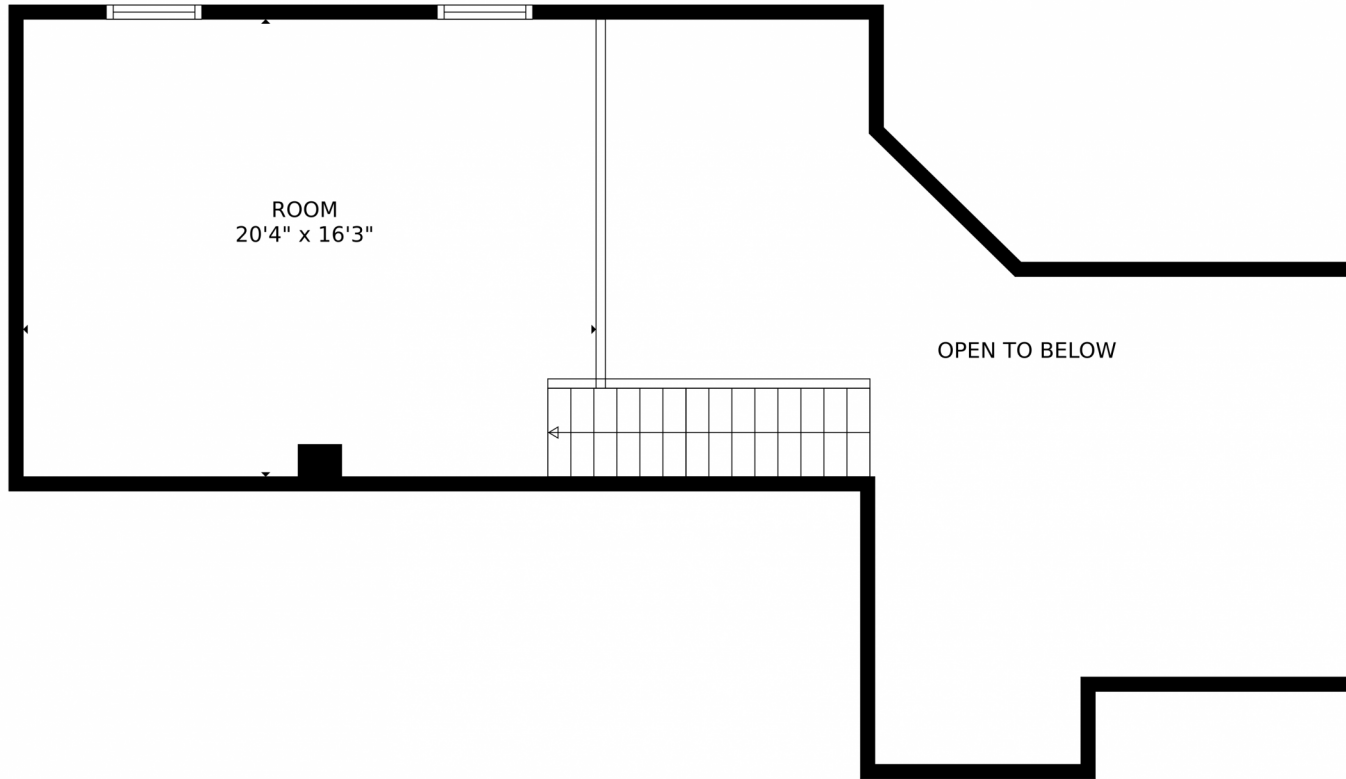

# 2813 Whitetail Circle, Lafayette, CO 80026 – Main Floor

**TOTAL: 2318 sq. ft**  
Below Ground: 773 sq. ft, FLOOR 2: 1178 sq. ft, FLOOR 3: 367 sq. ft  
EXCLUDED AREAS: UNFINISHED BASEMENT: 401 sq. ft, GARAGE: 249 sq. ft, PORCH: 32 sq. ft,  
PATIO: 113 sq. ft, OPEN TO BELOW: 394 sq. ft

MEASUREMENTS CALCULATED BY V1Photos.com ARE DEEMED HIGHLY RELIABLE BUT NOT GUARANTEED.

Disclaimer: Sizes and Dimensions are Approximate, Actual May Vary.

**Taylor Haas**

303-665-7368

taylorh@coloradorpm.com

<https://www.coloradorpm.com/available-rental-properties-denver>

Scan code  
for more  
property  
details

**TOTAL: 2318 sq. ft**  
Below Ground: 773 sq. ft, FLOOR 2: 1178 sq. ft, FLOOR 3: 367 sq. ft  
EXCLUDED AREAS: UNFINISHED BASEMENT: 401 sq. ft, GARAGE: 249 sq. ft, PORCH: 32 sq. ft,  
PATIO: 113 sq. ft, OPEN TO BELOW: 394 sq. ft  
MEASUREMENTS CALCULATED BY V1Photos.com ARE DEEMED HIGHLY RELIABLE BUT NOT GUARANTEED.