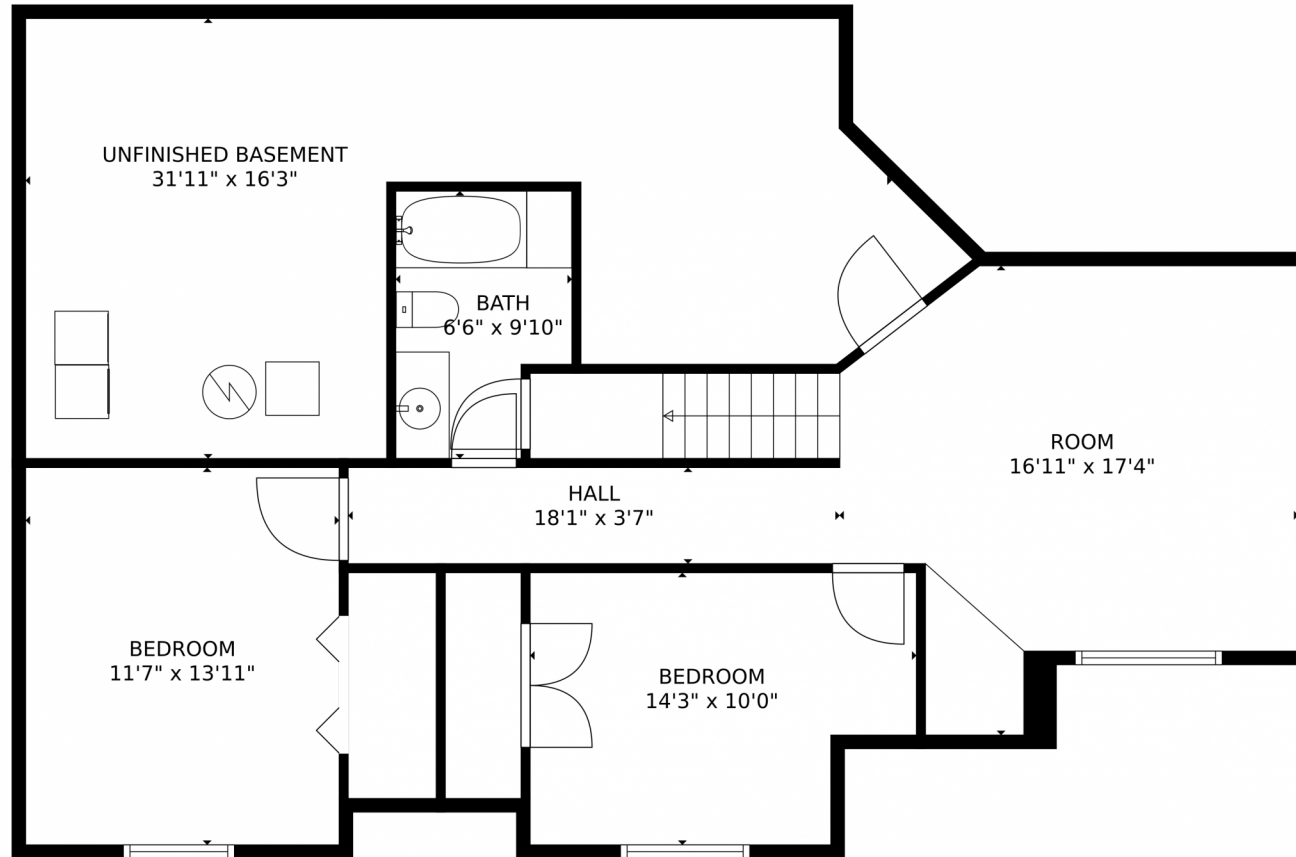

2813 Whitetail Circle, Lafayette, CO 80026 – Basement

TOTAL: 2318 sq. ft
Below Ground: 773 sq. ft, FLOOR 2: 1178 sq. ft, FLOOR 3: 367 sq. ft
EXCLUDED AREAS: UNFINISHED BASEMENT: 401 sq. ft, GARAGE: 249 sq. ft, PORCH: 32 sq. ft,
PATIO: 113 sq. ft, OPEN TO BELOW: 394 sq. ft

Disclaimer: Sizes and Dimensions are Approximate, Actual May Vary.

Taylor Haas

303-665-7368

taylorh@coloradorpm.com

<https://www.coloradorpm.com/available-rental-properties-denver>

Scan code
for more
property
details