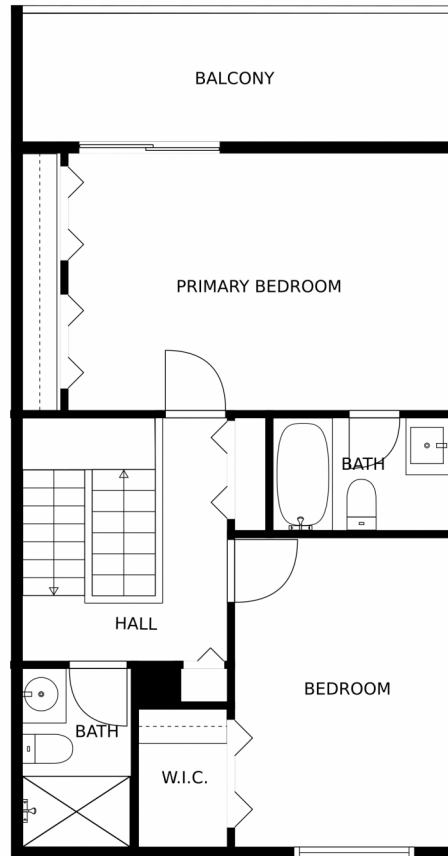

Disclaimer: Sizes and Dimensions are Approximate, Actual May Vary.

Chris Dyer
301-343-9279
chris@ebstonerealty.com
<https://www.EbStoneRealty.com>

Scan code for more property details

A QR code with a green border, positioned to the right of a small icon of a smartphone displaying a QR code.

18350 SE Woodhaven Lane Unit J, Tequesta, FL 33469 —
2nd_floor_18350_southeast_wood_haven_lane_unit_j_j

MEASUREMENTS CALCULATED BY V1Photos.com ARE DEEMED HIGHLY RELIABLE BUT NOT GUARANTEED.

Disclaimer: Sizes and Dimensions are Approximate, Actual May Vary.