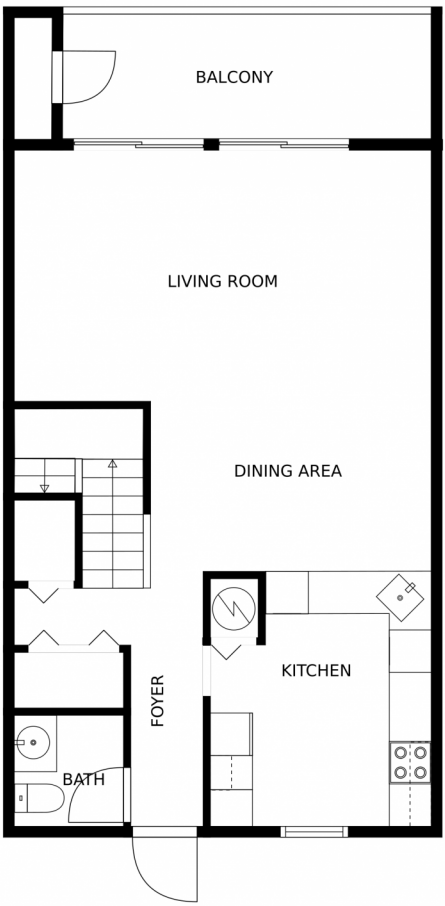

MEASUREMENTS CALCULATED BY V1Photos.com ARE DEEMED HIGHLY RELIABLE BUT NOT GUARANTEED.

Disclaimer: Sizes and Dimensions are Approximate, Actual May Vary.

Chris Dyer
301-343-9279
chris@ebstonerealty.com
<https://www.EbStoneRealty.com>

Scan code for more property details

A QR code with a green border, positioned to the right of a small icon of a smartphone displaying a QR code.