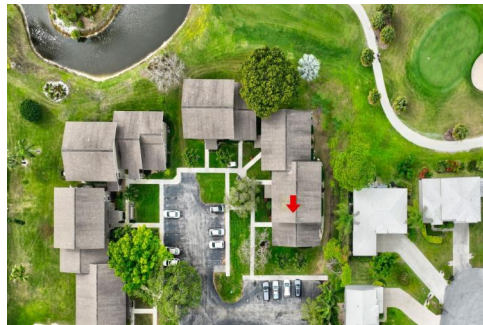

18350 SE Woodhaven Lane Unit J
Tequesta, FL 33469

 Townhouse  1100 SQFT

Chris Dyer
301-343-9279
chris@ebstonerealty.com
<https://www.EbStoneRealty.com>

MEASUREMENTS CALCULATED BY V1Photos.com ARE DEEMED HIGHLY RELIABLE BUT NOT GUARANTEED.

Disclaimer: Sizes and Dimensions are Approximate, Actual May Vary.

Chris Dyer
301-343-9279
chris@ebstonerealty.com
<https://www.EbStoneRealty.com>

Scan code for more property details

A QR code with a green border, positioned to the right of a small icon of a smartphone displaying a QR code.

18350 SE Woodhaven Lane Unit J, Tequesta, FL 33469 —
2nd_floor_18350_southeast_wood_haven_lane_unit_j_j

MEASUREMENTS CALCULATED BY V1Photos.com ARE DEEMED HIGHLY RELIABLE BUT NOT GUARANTEED.

Disclaimer: Sizes and Dimensions are Approximate, Actual May Vary.