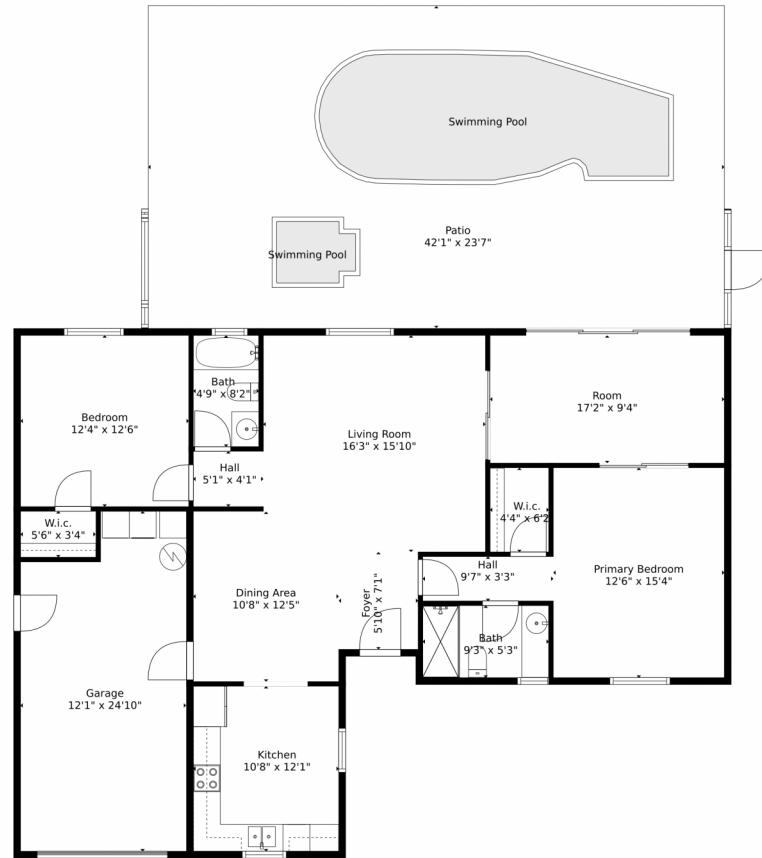

773 Southeast Brookedge Avenue
Port St. Lucie, FL 34983

Single Family

1390 SQFT

2 Beds

2 Baths

1 Car

0.23 Acre

Jason M Coley
772-201-5229
jason@teamcoley.com
<https://teamcoley.asrefl.com/>

Scan code
for more
property
details

773 Southeast Brookedge Avenue, Port St. Lucie, FL 34983 —
all_floors_773_southeast_brookedge_avenue_port_sai

Measurements Calculated by V1photos.com Are Deemed Highly Reliable But Not Guaranteed