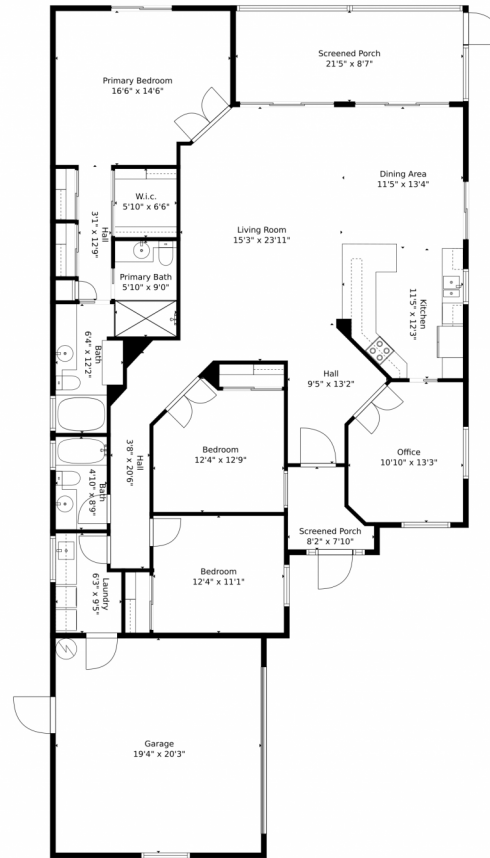

10834 Southwest Candlewood Road  
Port St. Lucie, FL 34987

Single Family

2000 SQFT

3 Beds

2 Baths

2 Car

0.18 Acre

**Jason M Coley**  
772-201-5229  
jason@teamcoley.com  
<https://teamcoley.asrefl.com/>

Scan code  
for more  
property  
details

10834 Southwest Candlewood Road, Port St. Lucie, FL 34987 —  
all\_floors\_10834\_southwest\_candlewood\_road\_port\_sa

Measurements Calculated By V1photos.com Are Deemed Highly Reliable But Not Guaranteed

Disclaimer: Sizes and Dimensions are Approximate, Actual May Vary.

**Jason M Coley**  
772-201-5229  
jason@teamcoley.com  
<https://teamcoley.asrefl.com/>