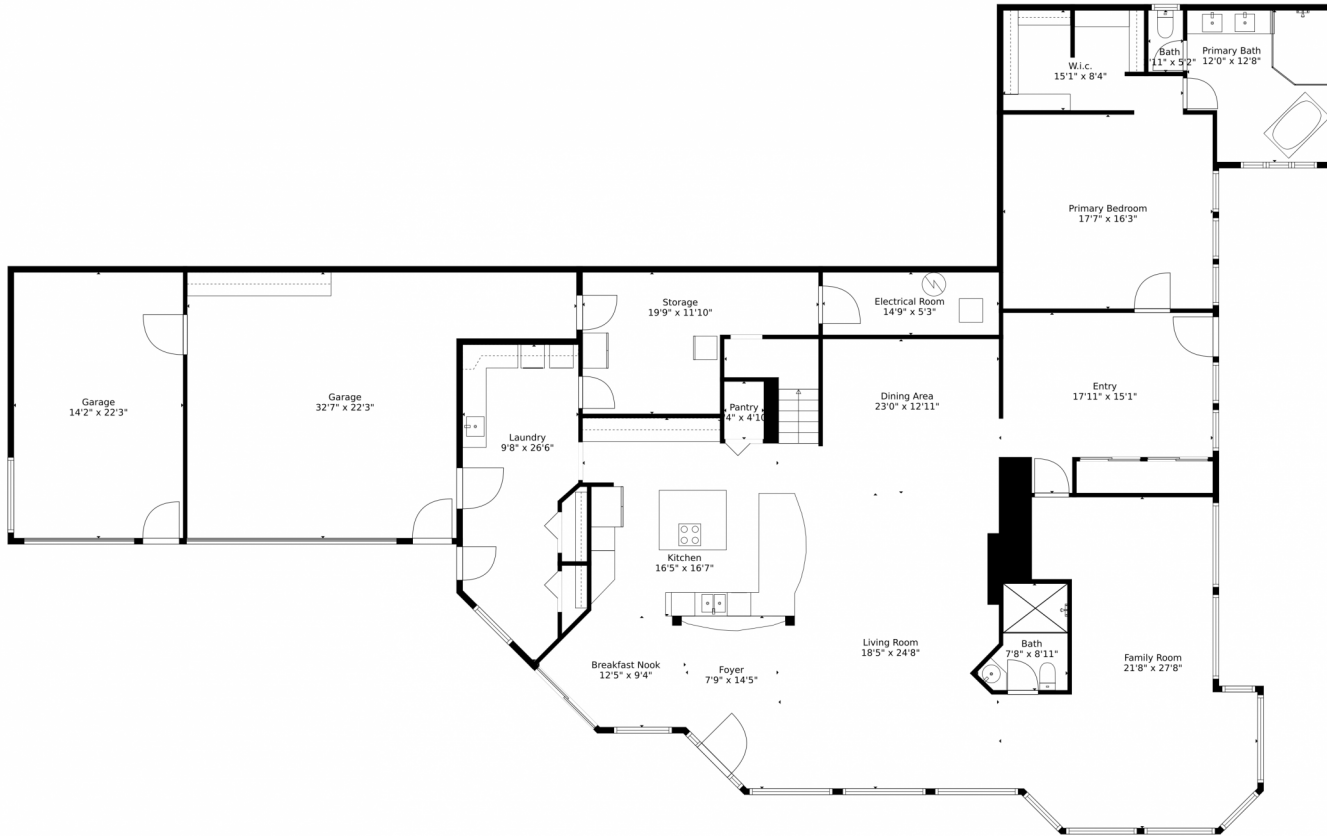

## PROPERTY DETAILS

Elevated Serenity

**Matt Bachus**  
720-644-9363  
matt@tuppersteam.com

33418 Alta Vista Drive, Evergreen, CO 80439 – Main Level

Measurements Calculated By V1photos.com Are Deemed Highly Reliable But Not Guaranteed

Disclaimer: Sizes and Dimensions are Approximate, Actual May Vary.

**Matt Bachus**  
720-644-9363  
matt@tuppersteam.com

Scan code  
for more  
property  
details

33418 Alta Vista Drive, Evergreen, CO 80439 – Upper Level