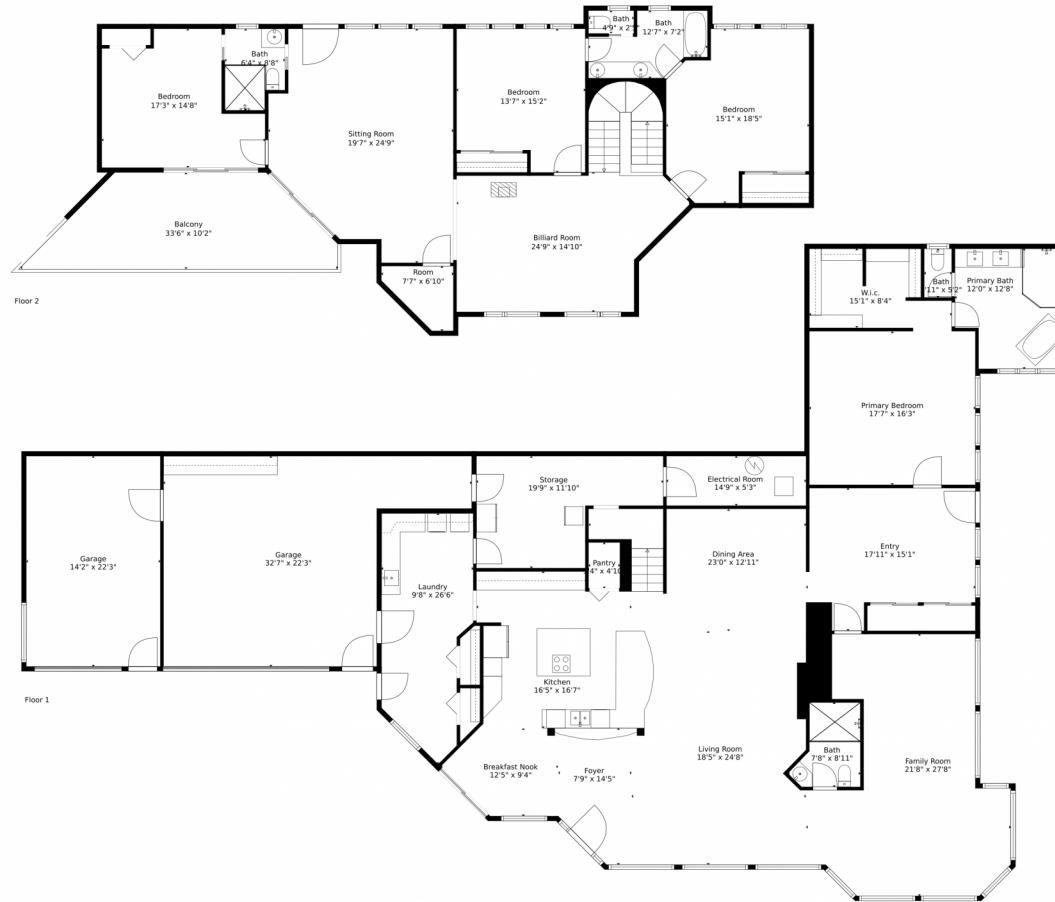

Measurements Calculated By V1photos.com Are Deemed Highly Reliable But Not Guaranteed

Disclaimer: Sizes and Dimensions are Approximate, Actual May Vary.

**Matt Bachus**  
720-644-9363  
matt@tuppersteam.com

# 33418 Alta Vista Drive, Evergreen, CO 80439 – All Levels

Measurements Calculated By V1photos.com Are Deemed Highly Reliable But Not Guaranteed

Disclaimer: Sizes and Dimensions are Approximate, Actual May Vary.