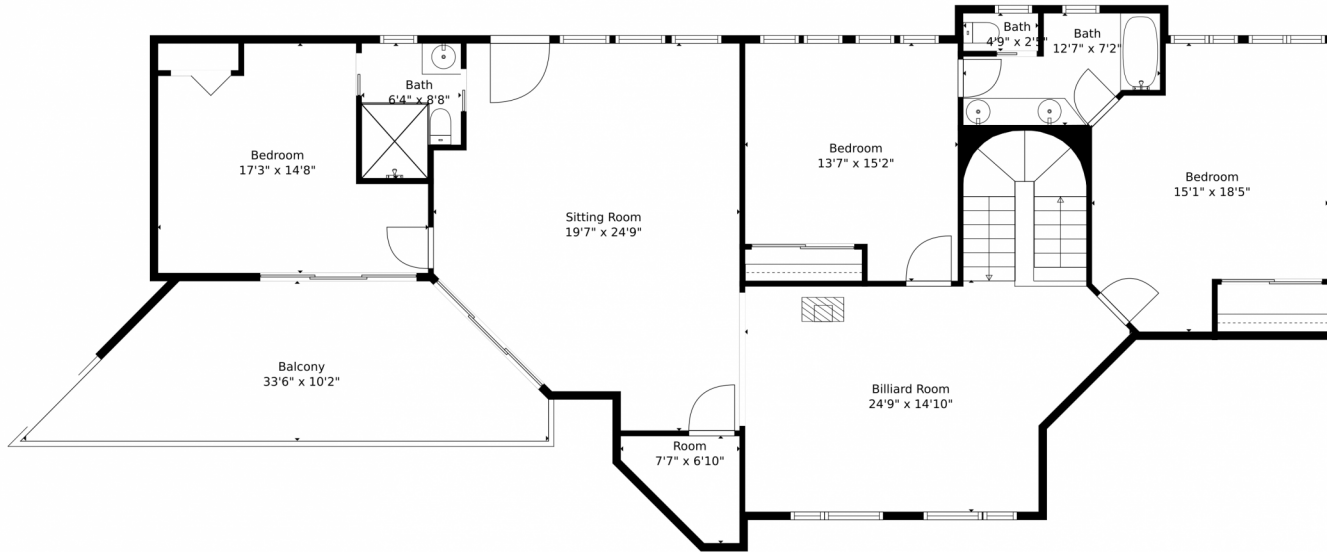

Disclaimer: Sizes and Dimensions are Approximate, Actual May Vary.

**Matt Bachus**  
720-644-9363  
matt@tuppersteam.com

Scan code  
for more  
property  
details

33418 Alta Vista Drive, Evergreen, CO 80439 – Upper Level

Measurements Calculated By V1photos.com Are Deemed Highly Reliable But Not Guaranteed

Disclaimer: Sizes and Dimensions are Approximate, Actual May Vary.

**Matt Bachus**  
720-644-9363  
matt@tuppersteam.com