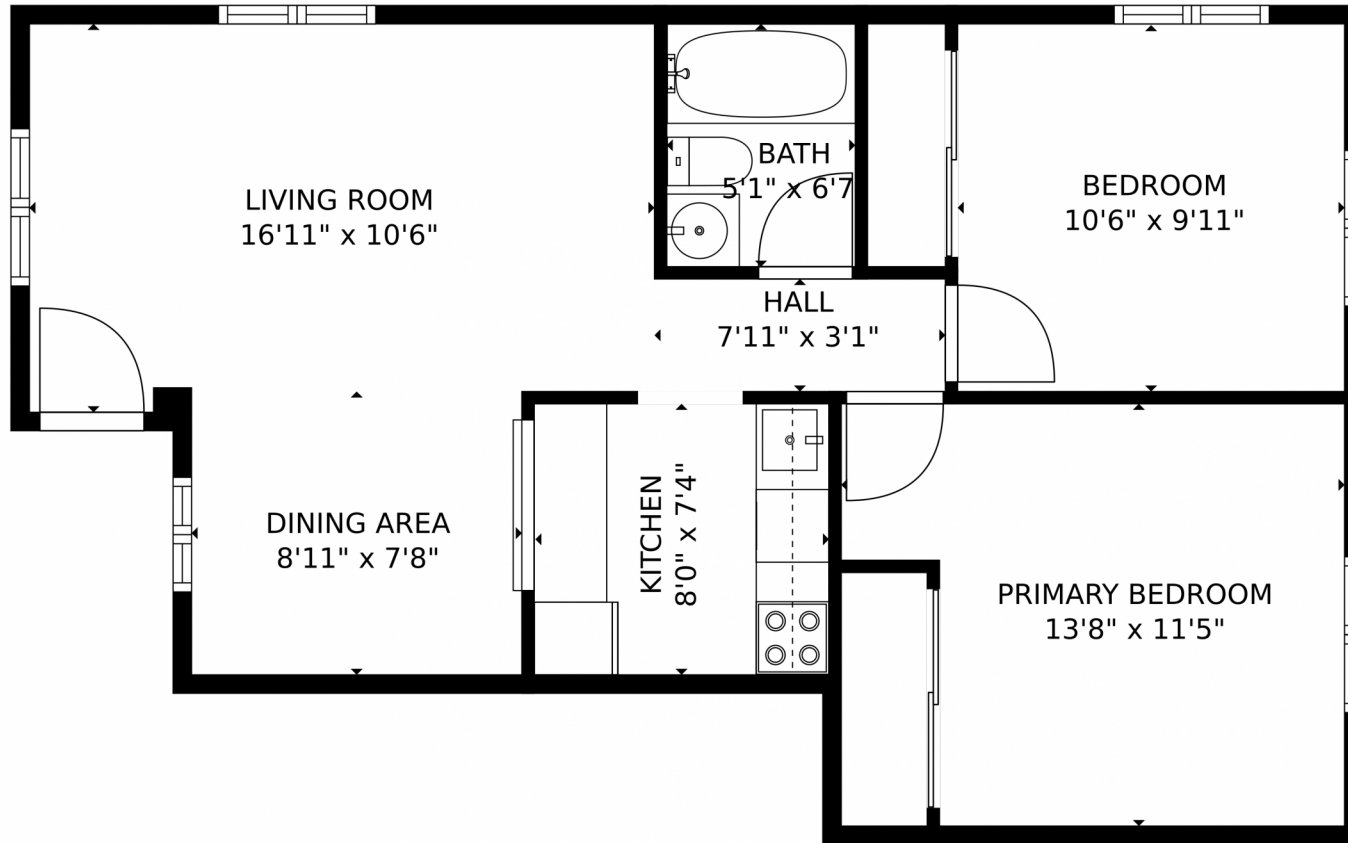

1270 Wolff Street Unit #7, Denver, CO 80204 – Main Level

TOTAL: 654 sq. ft
FLOOR 1: 654 sq. ft

Disclaimer: Sizes and Dimensions are Approximate, Actual May Vary.

Taylor Haas

303-665-7368

taylorh@coloradorpm.com

<https://www.coloradorpm.com/available-rental-properties-denver>

Scan code
for more
property
details