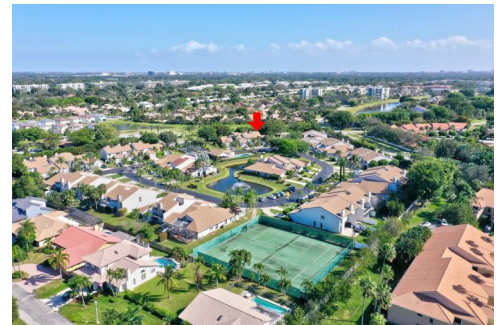

6660 Canary Palm Circle
Boca Raton, FL 33433

Villa

1591 SQFT

Norma Gonzalez
561-672-9636
normagonzalezrealtor@gmail.com

Scan code
for more
property
details

6660 Canary Palm Circle, Boca Raton, FL 33433 – All Levels