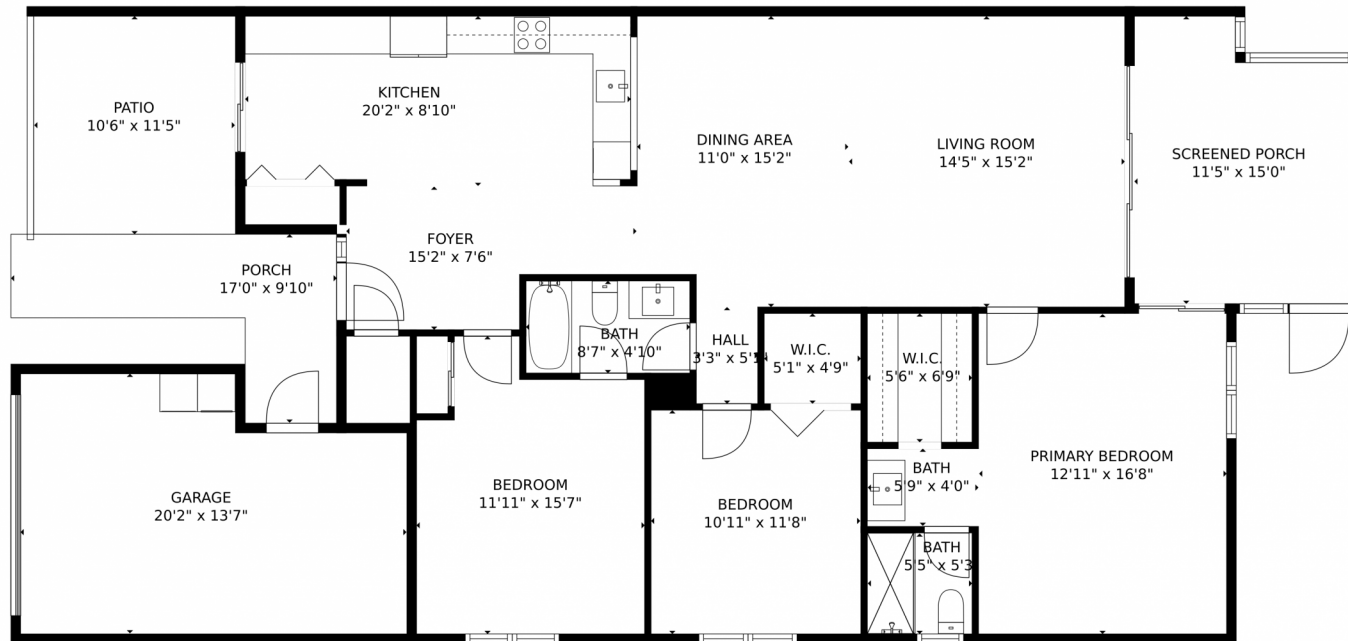

6660 Canary Palm Circle, Boca Raton, FL 33433 – All Levels

TOTAL: 1417 sq. ft
FLOOR 1: 1417 sq. ft
EXCLUDED AREAS: GARAGE: 246 sq. ft, PORCH: 100 sq. ft, SCREENED PORCH: 157 sq. ft,
PATIO: 120 sq. ft

Disclaimer: Sizes and Dimensions are Approximate, Actual May Vary.

Norma Gonzalez
561-672-9636
normagonzalezrealtor@gmail.com