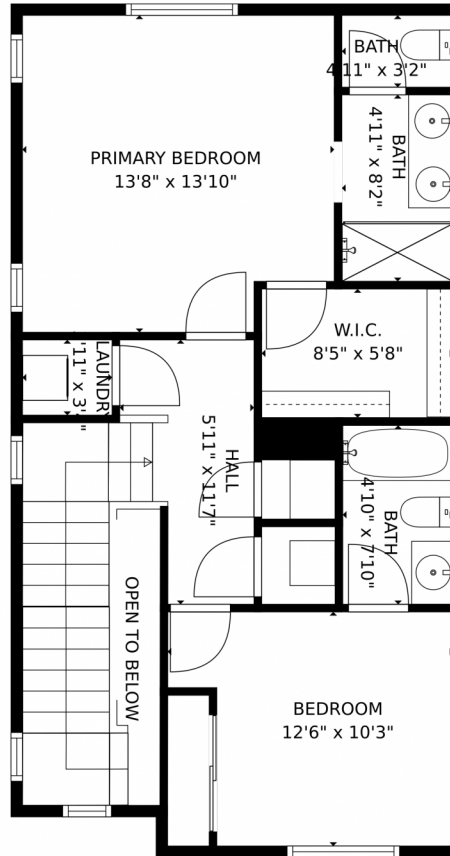

593 South Pitkin Court, Aurora, CO 80017 – Second Level

TOTAL: 1192 sq. ft
FLOOR 1: 552 sq. ft, FLOOR 2: 640 sq. ft
EXCLUDED AREAS: PATIO: 80 sq. ft, GARAGE: 428 sq. ft, UNDEFINED: 11 sq. ft,
OPEN TO BELOW: 23 sq. ft

Disclaimer: Sizes and Dimensions are Approximate, Actual May Vary.

Taylor Haas

303-665-7368

taylorh@coloradorpm.com

<https://www.coloradorpm.com/available-rental-properties-denver>

Scan code
for more
property
details