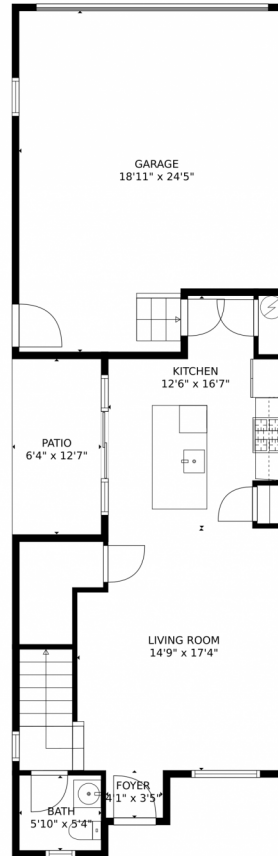

593 South Pitkin Court, Aurora, CO 80017 – Main Level

TOTAL: 1192 sq. ft
FLOOR 1: 552 sq. ft, FLOOR 2: 640 sq. ft
EXCLUDED AREAS: PATIO: 80 sq. ft, GARAGE: 428 sq. ft, UNDEFINED: 11 sq. ft,
OPEN TO BELOW: 23 sq. ft

Disclaimer: Sizes and Dimensions are Approximate, Actual May Vary.

Taylor Haas
303-665-7368
taylorh@coloradorpm.com
<https://www.coloradorpm.com/available-rental-properties-denver>