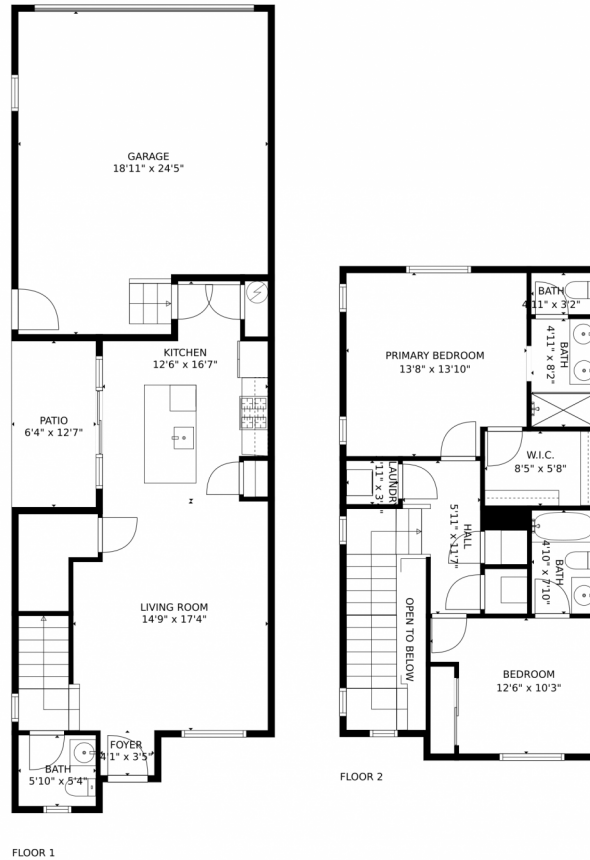

593 South Pitkin Court, Aurora, CO 80017 – All Levels

TOTAL: 1192 sq. ft
FLOOR 1: 552 sq. ft, FLOOR 2: 640 sq. ft
EXCLUDED AREAS: PATIO: 80 sq. ft, GARAGE: 428 sq. ft, UNDEFINED: 11 sq. ft,
OPEN TO BELOW: 23 sq. ft

Disclaimer: Sizes and Dimensions are Approximate, Actual May Vary.

Taylor Haas

303-665-7368

taylorh@coloradorpm.com

<https://www.coloradorpm.com/available-rental-properties-denver>

Scan code
for more
property
details