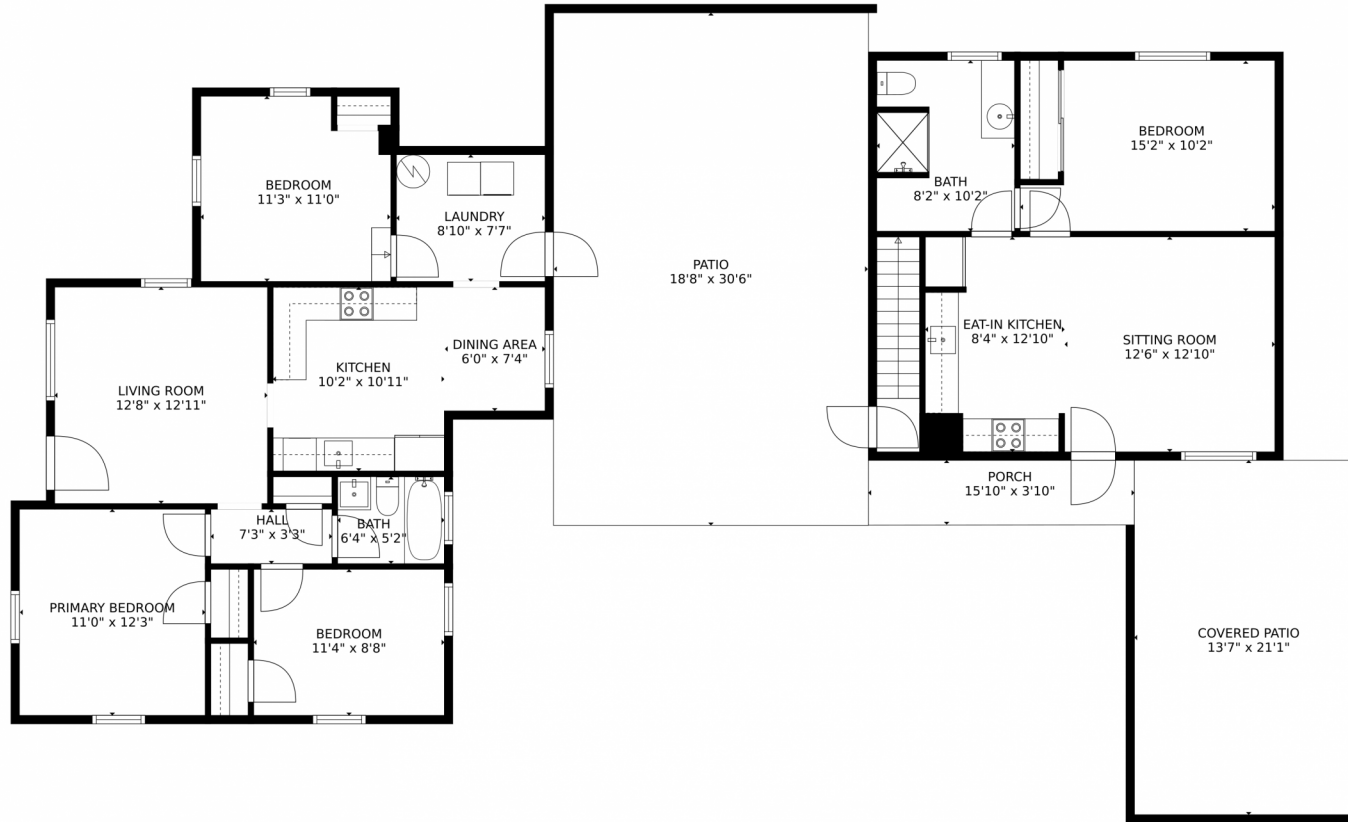

737 S Vrain St, Denver, CO 80219 – Main Level

TOTAL: 1381 sq. ft
FLOOR 1: 1381 sq. ft
EXCLUDED AREAS: UNDEFINED: 33 sq. ft, COVERED PATIO: 287 sq. ft, PATIO: 571 sq. ft,
PORCH: 61 sq. ft

Disclaimer: Sizes and Dimensions are Approximate, Actual May Vary.

Katie Wasserman
720-935-9671
makerealestateco@gmail.com

Scan code
for more
property
details