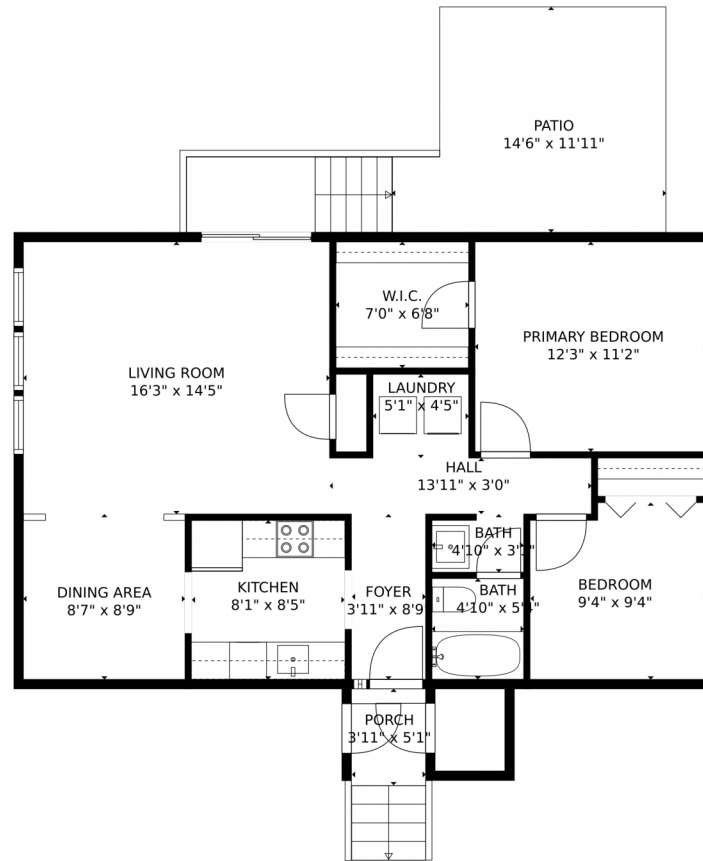

Single Family

2650 SQFT

**Taylor Haas**

303-665-7368

taylorh@coloradorpm.com

<https://www.coloradorpm.com/available-rental-properties-denver>

Scan code  
for more  
property  
details

# 16432 East 13th Place, Aurora, CO 80011 – Main Level

**TOTAL: 840 sq. ft**  
FLOOR 1: 840 sq. ft  
EXCLUDED AREAS: PORCH: 36 sq. ft, PATIO: 153 sq. ft, UNDEFINED: 16 sq. ft  
MEASUREMENTS CALCULATED BY V1Photos.com ARE DEEMED HIGHLY RELIABLE BUT NOT GUARANTEED.