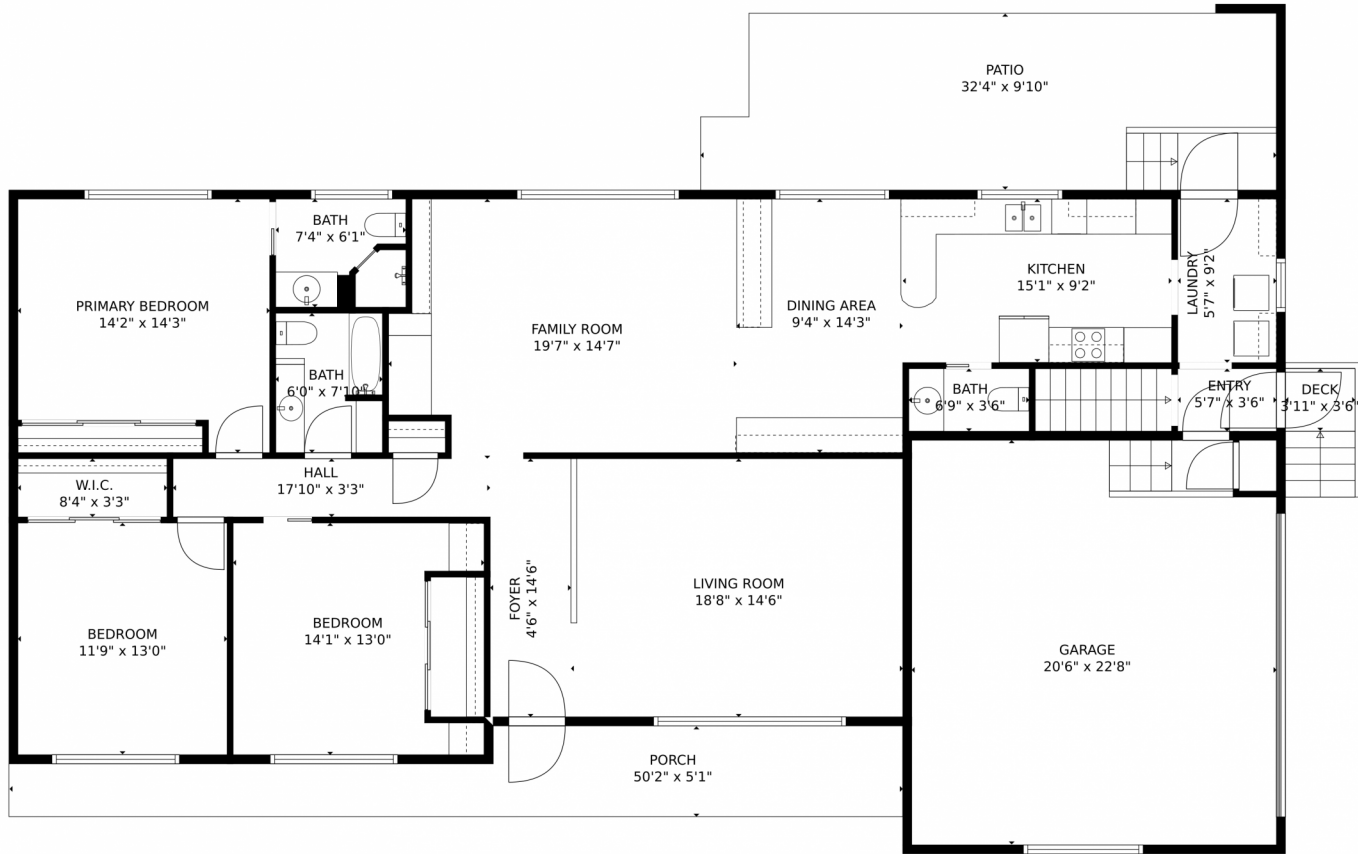

3302 Yarrow Court, Wheat Ridge, CO 80033 – Main Level

TOTAL: 3334 sq. ft
Below Ground: 1561 sq. ft, FLOOR 2: 1773 sq. ft
EXCLUDED AREAS: ROOM: 91 sq. ft, ELECTRICAL ROOM: 76 sq. ft, GARAGE: 463 sq. ft,
PATIO: 305 sq. ft, DECK: 14 sq. ft, PORCH: 198 sq. ft

Disclaimer: Sizes and Dimensions are Approximate, Actual May Vary.

Susan Kullman
720-289-4936
susan@remingo.com

Scan code
for more
property
details