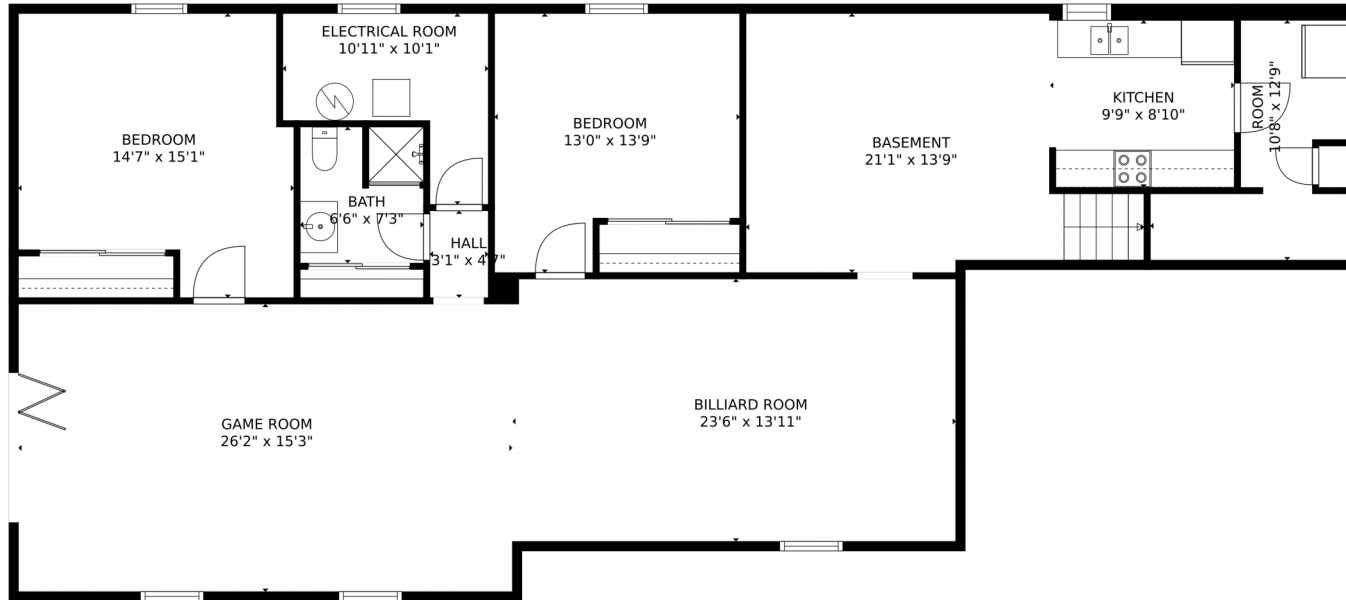

3302 Yarrow Court, Wheat Ridge, CO 80033 – Lower Level

TOTAL: 3334 sq. ft
Below Ground: 1561 sq. ft, FLOOR 2: 1773 sq. ft
EXCLUDED AREAS: ROOM: 91 sq. ft, ELECTRICAL ROOM: 76 sq. ft, GARAGE: 463 sq. ft,
PATIO: 305 sq. ft, DECK: 14 sq. ft, PORCH: 198 sq. ft

Disclaimer: Sizes and Dimensions are Approximate, Actual May Vary.

Susan Kullman
720-289-4936
susan@remingo.com