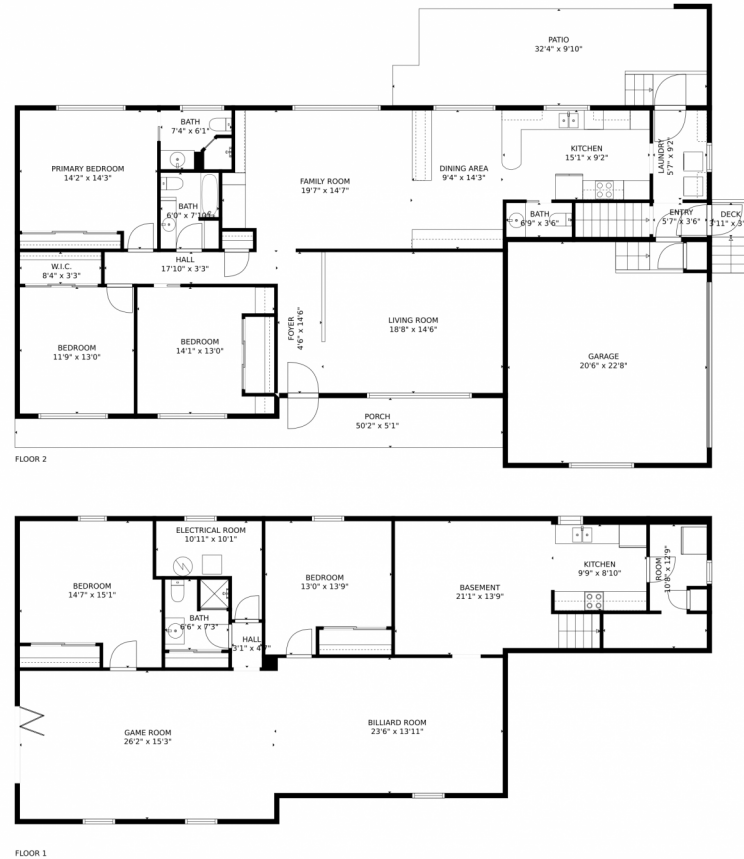

3302 Yarrow Court, Wheat Ridge, CO 80033 – All Levels

TOTAL: 3334 sq. ft
Below Ground: 1561 sq. ft, FLOOR 2: 1773 sq. ft
EXCLUDED AREAS: ROOM: 91 sq. ft, ELECTRICAL ROOM: 76 sq. ft, GARAGE: 463 sq. ft,
PATIO: 305 sq. ft, DECK: 14 sq. ft, PORCH: 198 sq. ft

Disclaimer: Sizes and Dimensions are Approximate, Actual May Vary.

Susan Kullman
720-289-4936
susan@remingo.com