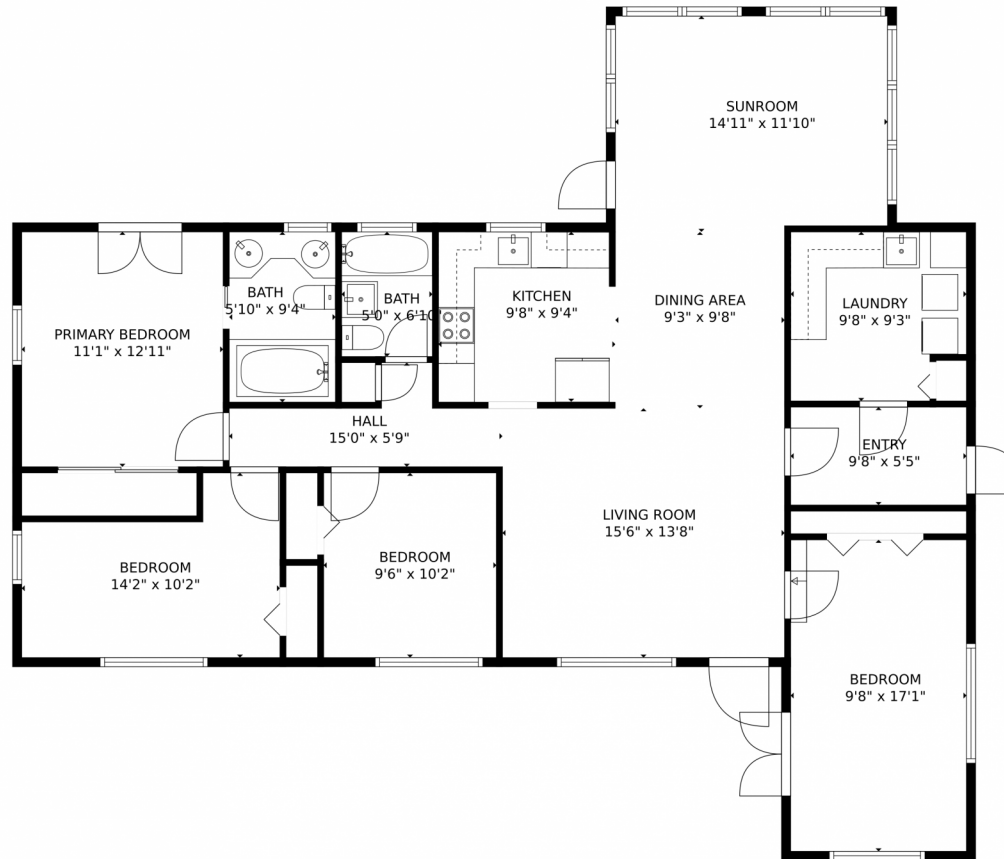

228 Southwest 11th Street, Pompano Beach, FL 33060 – All Levels

TOTAL: 1490 sq. ft
FLOOR 1: 1490 sq. ft

Disclaimer: Sizes and Dimensions are Approximate, Actual May Vary.

Rachael Barach

954-815-1418

rachael@rachaelbarach.com

<https://www.therachaelbarachgroup.com/>

Scan code
for more
property
details