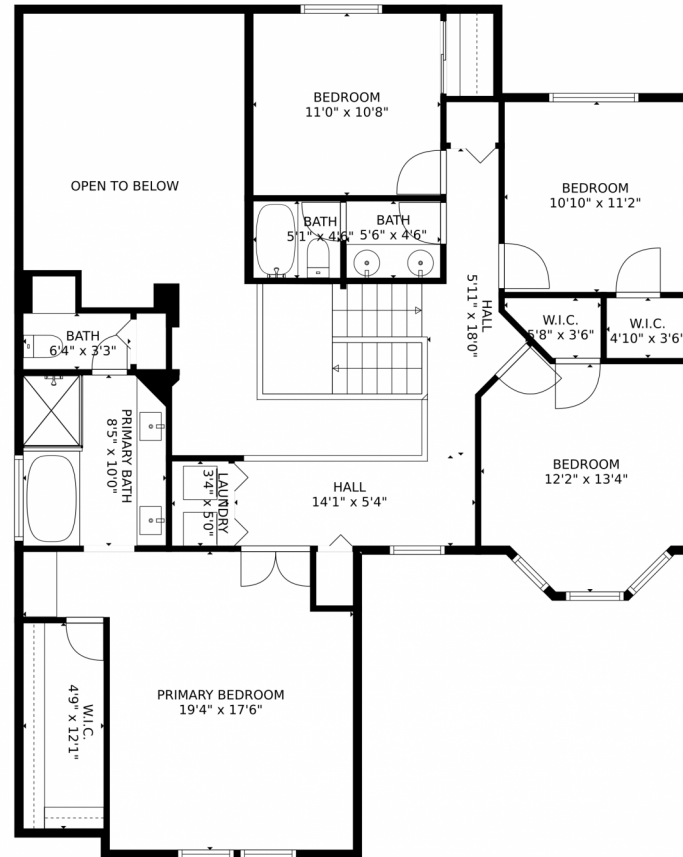

1692 Marsh Hawk Circle, Castle Rock, CO 80109 – Upper Level

TOTAL: 3243 sq. ft
Below Ground: 811 sq. ft, FLOOR 2: 1208 sq. ft, FLOOR 3: 1224 sq. ft
EXCLUDED AREAS: ELECTRICAL ROOM: 64 sq. ft, STORAGE: 178 sq. ft, GARAGE: 597 sq. ft,
DECK: 466 sq. ft, OPEN TO BELOW: 292 sq. ft

Disclaimer: Sizes and Dimensions are Approximate, Actual May Vary.

Lauren Weiss
720-485-1500
lauren@laurenweiss.com
<https://www.laurenweiss.com>