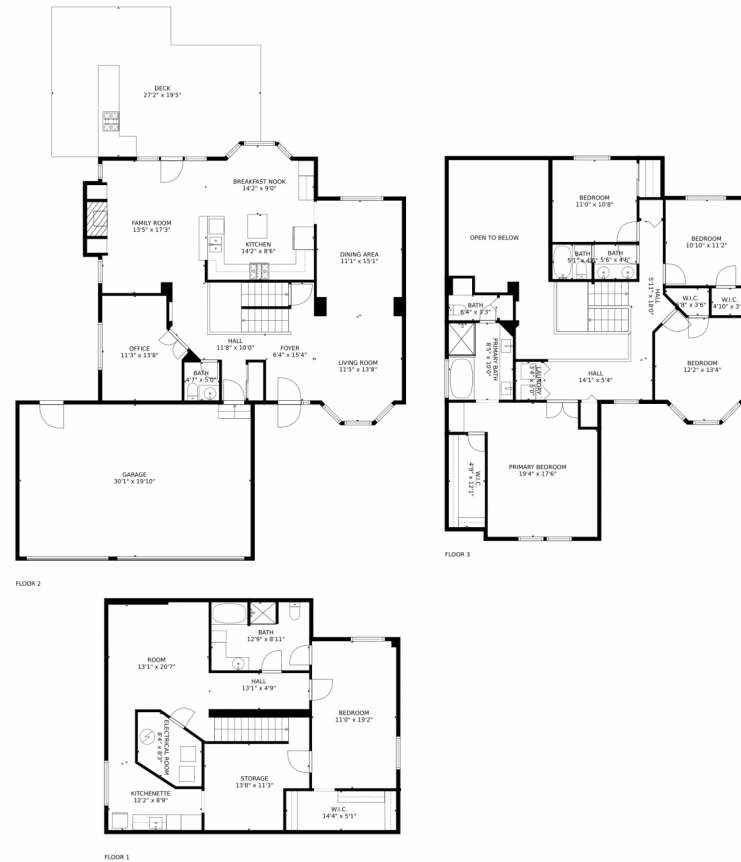

1692 Marsh Hawk Circle, Castle Rock, CO 80109 – All Levels

TOTAL: 3243 sq. ft
Below Ground: 811 sq. ft, FLOOR 2: 1208 sq. ft, FLOOR 3: 1224 sq. ft
EXCLUDED AREAS: ELECTRICAL ROOM: 64 sq. ft, STORAGE: 178 sq. ft, GARAGE: 597 sq. ft,
DECK: 466 sq. ft, OPEN TO BELOW: 292 sq. ft

Disclaimer: Sizes and Dimensions are Approximate, Actual May Vary.

Lauren Weiss
720-485-1500
lauren@laurenweiss.com
<https://www.laurenweiss.com>

Scan code
for more
property
details