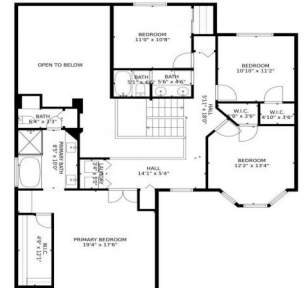

1692 Marsh Hawk Circle, Castle Rock, CO 80109 - Upper Level

Single Family

3654 SQFT

5 Beds

4 Baths

3 Car

0.22 Acre

**Lauren Weiss**  
 720-485-1500  
[lauren@laurenweiss.com](mailto:lauren@laurenweiss.com)  
<https://www.laurenweiss.com>

# 1692 Marsh Hawk Circle, Castle Rock, CO 80109 – Main Level

**TOTAL: 3243 sq. ft**  
Below Ground: 811 sq. ft, FLOOR 2: 1208 sq. ft, FLOOR 3: 1224 sq. ft  
EXCLUDED AREAS: ELECTRICAL ROOM: 64 sq. ft, STORAGE: 178 sq. ft, GARAGE: 597 sq. ft,  
DECK: 466 sq. ft, OPEN TO BELOW: 292 sq. ft

MEASUREMENTS CALCULATED BY V1Photos.com ARE DEEMED HIGHLY RELIABLE BUT NOT GUARANTEED.

Disclaimer: Sizes and Dimensions are Approximate, Actual May Vary.

**Lauren Weiss**  
720-485-1500  
lauren@laurenweiss.com  
<https://www.laurenweiss.com>

# 1692 Marsh Hawk Circle, Castle Rock, CO 80109 – Upper Level

**TOTAL: 3243 sq. ft**  
Below Ground: 811 sq. ft, FLOOR 2: 1208 sq. ft, FLOOR 3: 1224 sq. ft  
EXCLUDED AREAS: ELECTRICAL ROOM: 64 sq. ft, STORAGE: 178 sq. ft, GARAGE: 597 sq. ft,  
DECK: 466 sq. ft, OPEN TO BELOW: 292 sq. ft