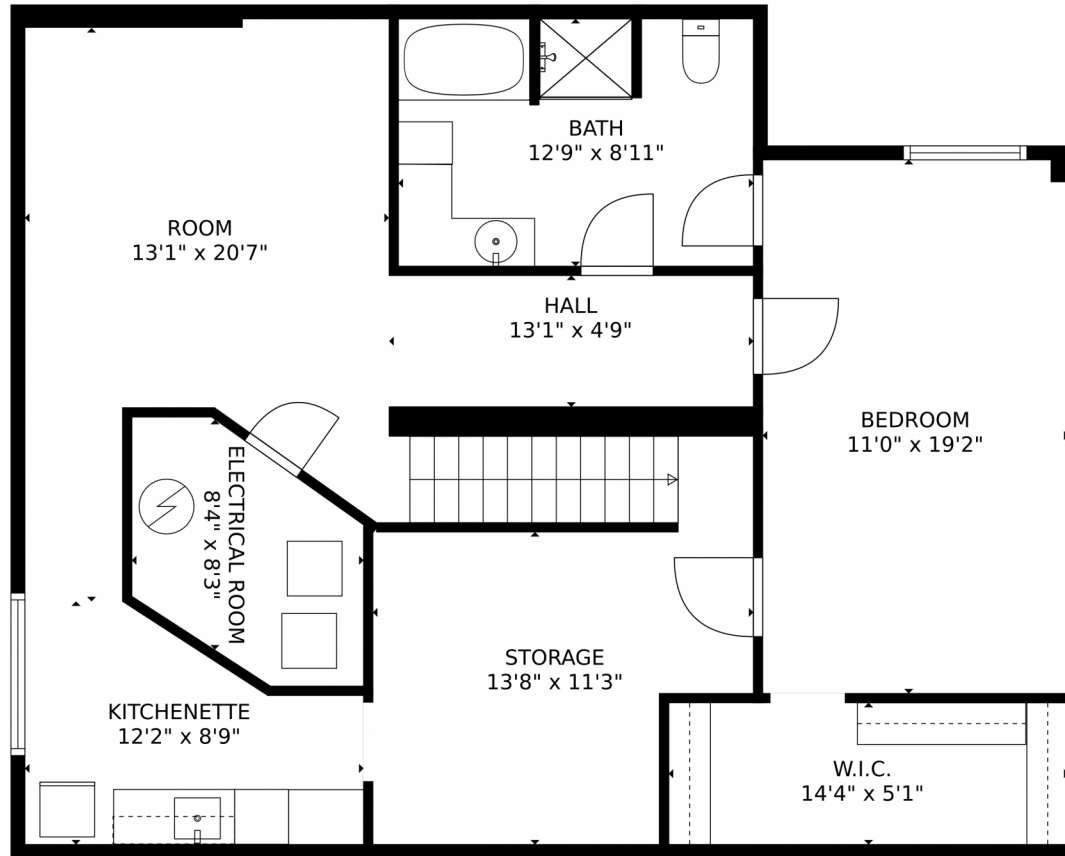

# 1692 Marsh Hawk Circle, Castle Rock, CO 80109 – Upper Level

**TOTAL: 3243 sq. ft**  
Below Ground: 811 sq. ft, FLOOR 2: 1208 sq. ft, FLOOR 3: 1224 sq. ft  
EXCLUDED AREAS: ELECTRICAL ROOM: 64 sq. ft, STORAGE: 178 sq. ft, GARAGE: 597 sq. ft,  
DECK: 466 sq. ft, OPEN TO BELOW: 292 sq. ft

MEASUREMENTS CALCULATED BY V1Photos.com ARE DEEMED HIGHLY RELIABLE BUT NOT GUARANTEED.

Disclaimer: Sizes and Dimensions are Approximate, Actual May Vary.

**Lauren Weiss**  
720-485-1500  
lauren@laurenweiss.com  
<https://www.laurenweiss.com>

1692 Marsh Hawk Circle, Castle Rock, CO 80109 – Lower Level

**TOTAL: 3243 sq. ft**  
Below Ground: 811 sq. ft, FLOOR 2: 1208 sq. ft, FLOOR 3: 1224 sq. ft  
EXCLUDED AREAS: ELECTRICAL ROOM: 64 sq. ft, STORAGE: 178 sq. ft, GARAGE: 597 sq. ft,  
DECK: 466 sq. ft, OPEN TO BELOW: 292 sq. ft  
MEASUREMENTS CALCULATED BY V1Photos.com ARE DEEMED HIGHLY RELIABLE BUT NOT GUARANTEED.

# 1692 Marsh Hawk Circle, Castle Rock, CO 80109 – All Levels

**TOTAL: 3243 sq. ft**  
Below Ground: 811 sq. ft, FLOOR 2: 1208 sq. ft, FLOOR 3: 1224 sq. ft  
EXCLUDED AREAS: ELECTRICAL ROOM: 64 sq. ft, STORAGE: 178 sq. ft, GARAGE: 597 sq. ft,  
DECK: 466 sq. ft, OPEN TO BELOW: 292 sq. ft