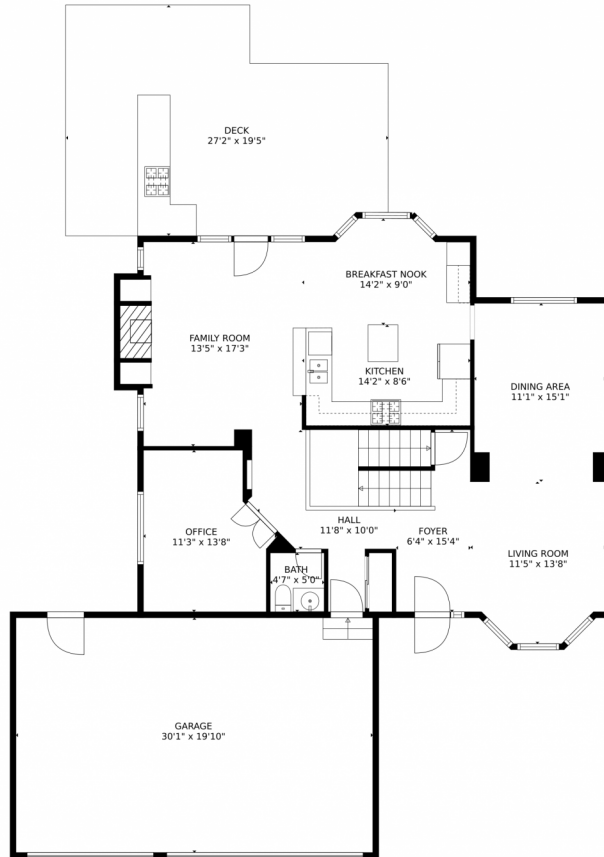

1692 Marsh Hawk Circle, Castle Rock, CO 80109 – Main Level

TOTAL: 3243 sq. ft
Below Ground: 811 sq. ft, FLOOR 2: 1208 sq. ft, FLOOR 3: 1224 sq. ft
EXCLUDED AREAS: ELECTRICAL ROOM: 64 sq. ft, STORAGE: 178 sq. ft, GARAGE: 597 sq. ft,
DECK: 466 sq. ft, OPEN TO BELOW: 292 sq. ft

Disclaimer: Sizes and Dimensions are Approximate, Actual May Vary.

Lauren Weiss
720-485-1500
lauren@laurenweiss.com
<https://www.laurenweiss.com>

Scan code
for more
property
details