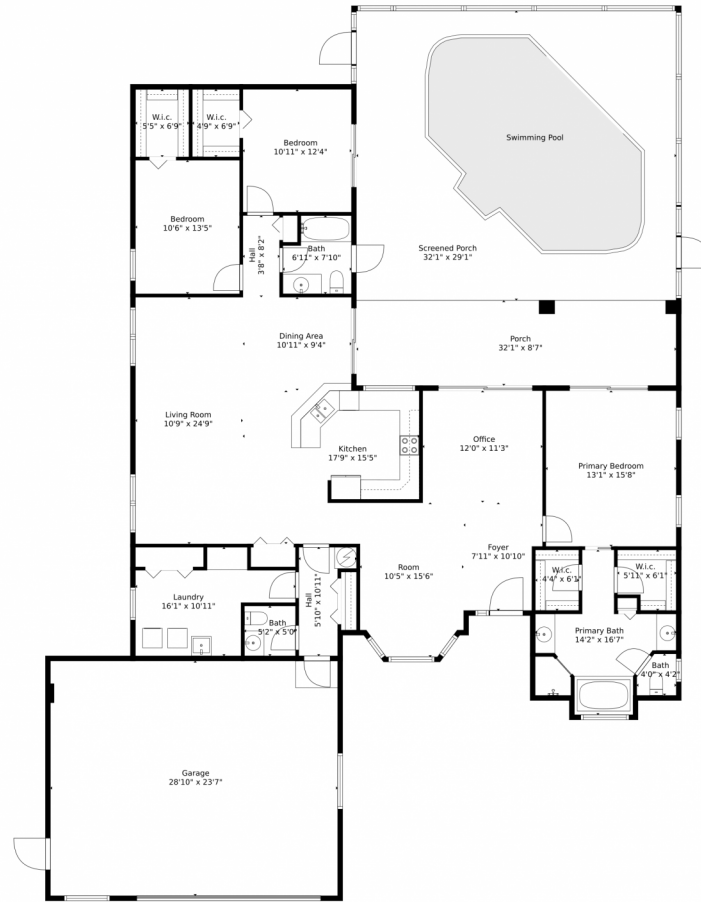

3809 Southwest Revere Court  
Port St. Lucie, FL 34953

Single Family

2357 SQFT

3 Beds

2/1 Baths

2 Car

0.44 Acre

Jason M Coley

772-201-5229

[jason@teamcoley.com](mailto:jason@teamcoley.com)

<https://teamcoley.asrefl.com/>

Scan code  
for more  
property  
details

Measurements Calculated By V1photos.com Are Deemed Highly Reliable But Not Guaranteed

Disclaimer: Sizes and Dimensions are Approximate, Actual May Vary.

**Jason M Coley**  
772-201-5229  
jason@teamcoley.com  
<https://teamcoley.asrefl.com/>

Scan code  
for more  
property  
details