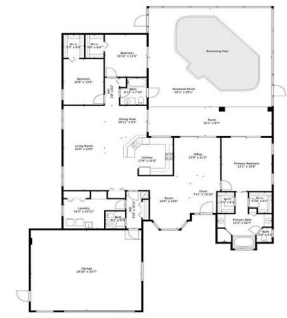

3809 Southwest Revere Court  
Port St. Lucie, FL 34953

Single Family

2357 SQFT

3 Beds

2/1 Baths

2 Car

0.44 Acre

Jason M Coley

772-201-5229

[jason@teamcoley.com](mailto:jason@teamcoley.com)

<https://teamcoley.asrefl.com/>

Scan code  
for more  
property  
details

Measurements Calculated By V1photos.com Are Deemed Highly Reliable But Not Guaranteed

Disclaimer: Sizes and Dimensions are Approximate, Actual May Vary.

**Jason M Coley**  
772-201-5229  
jason@teamcoley.com  
<https://teamcoley.asrefl.com/>

Scan code  
for more  
property  
details