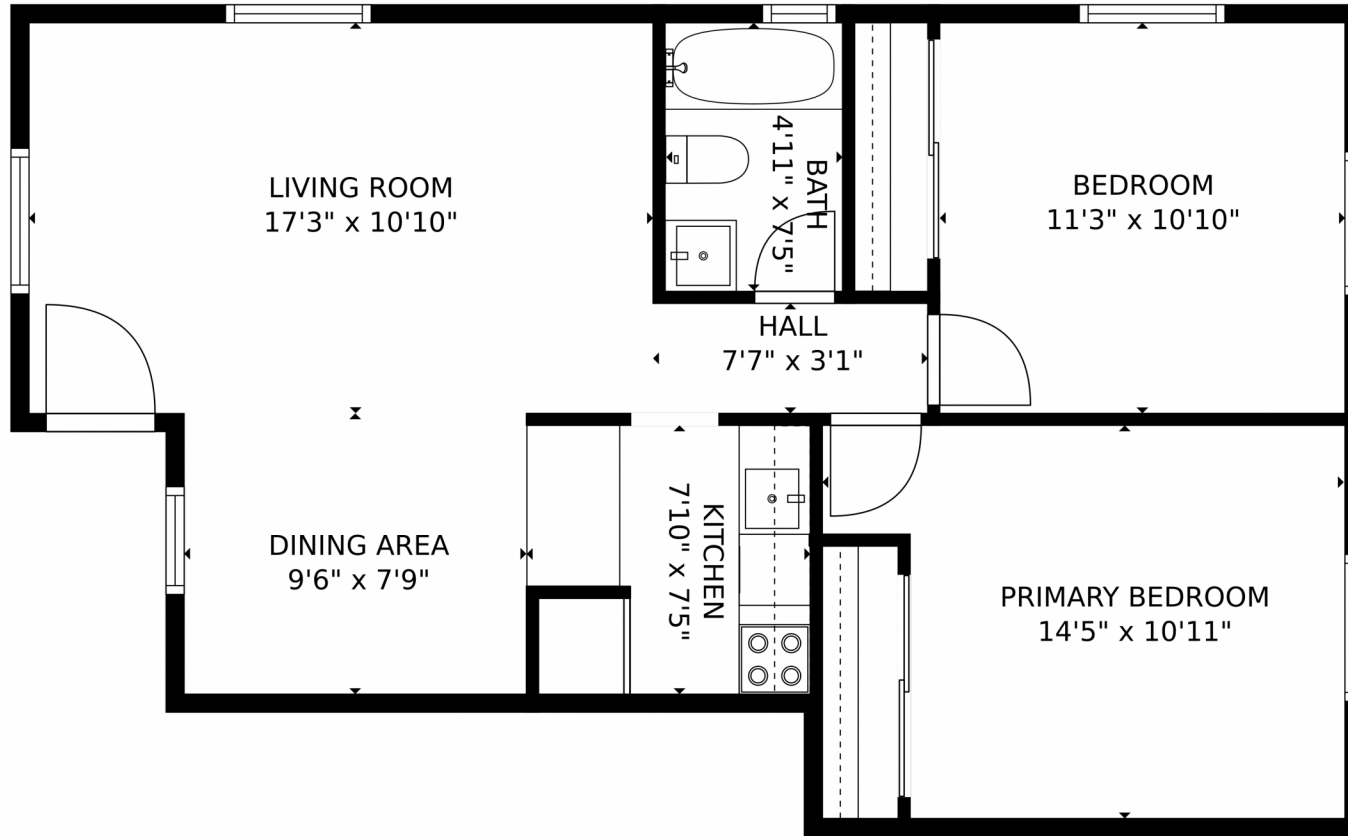

1285 Wolff Street Unit 4, Denver, CO 80204 – Main Level

TOTAL: 695 sq. ft
FLOOR 1: 695 sq. ft

Disclaimer: Sizes and Dimensions are Approximate, Actual May Vary.

Taylor Haas

303-665-7368

taylorh@coloradorpm.com

<https://www.coloradorpm.com/available-rental-properties-denver>

Scan code
for more
property
details