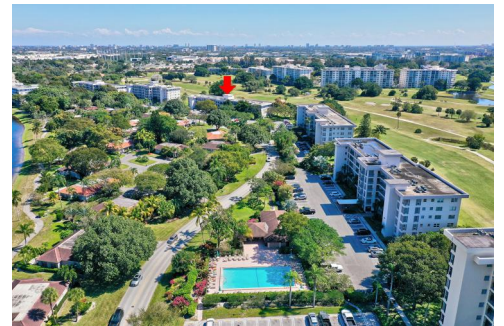

2900 North Palm Aire Drive  
Pompano Beach, FL 33069  
COMMUNITY: Palm Aire

MLS # A11718592

Condominium

900 SQFT

1 Bed

1 Baths

**Paul Stanovich**  
954-557-6652  
paulstanovich@aol.com

Scan code  
for more  
property  
details