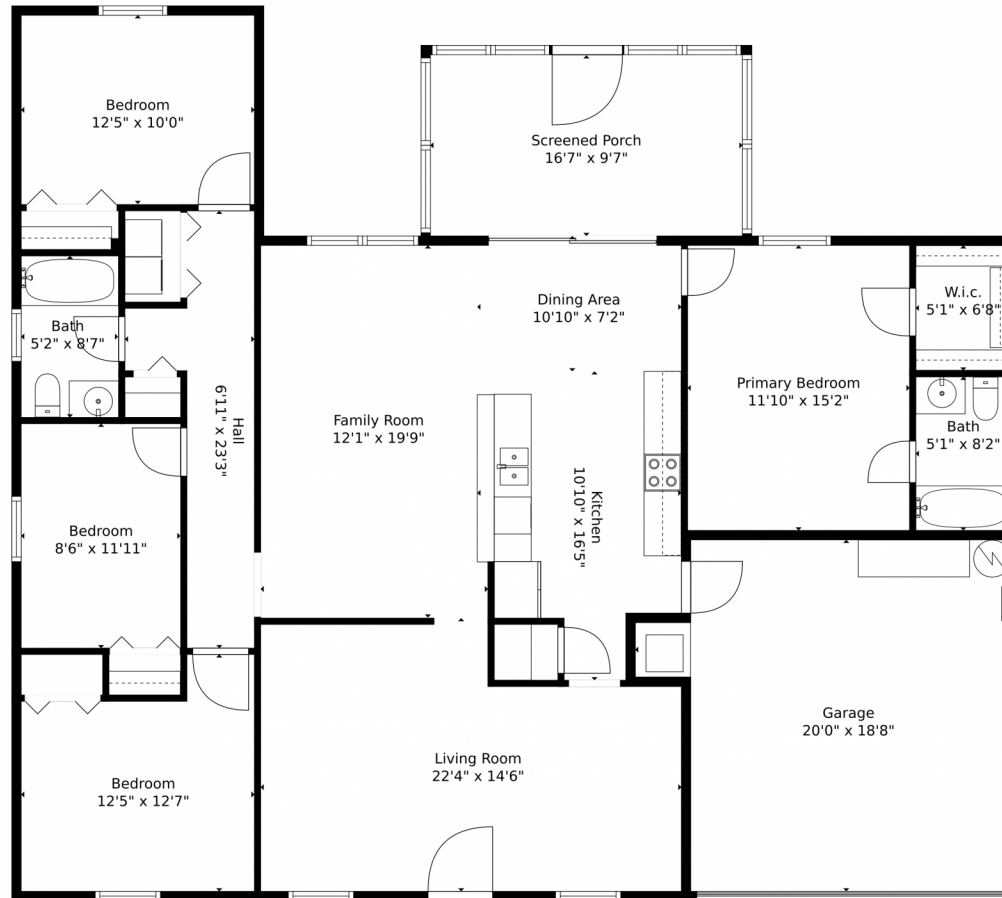

237 Southwest Holden Terrace  
Port St. Lucie, FL 34984

Single Family

1770 SQFT

4 Beds

2/1 Baths

2 Car

0.23 Acre

**Jason M Coley**  
772-201-5229  
jason@teamcoley.com  
<https://teamcoley.asrefl.com/>

Scan code  
for more  
property  
details

Measurements Calculated By V1photos.com Are Deemed Highly Reliable But Not Guaranteed

Disclaimer: Sizes and Dimensions are Approximate, Actual May Vary.

**Jason M Coley**  
772-201-5229  
jason@teamcoley.com  
<https://teamcoley.asrefl.com/>