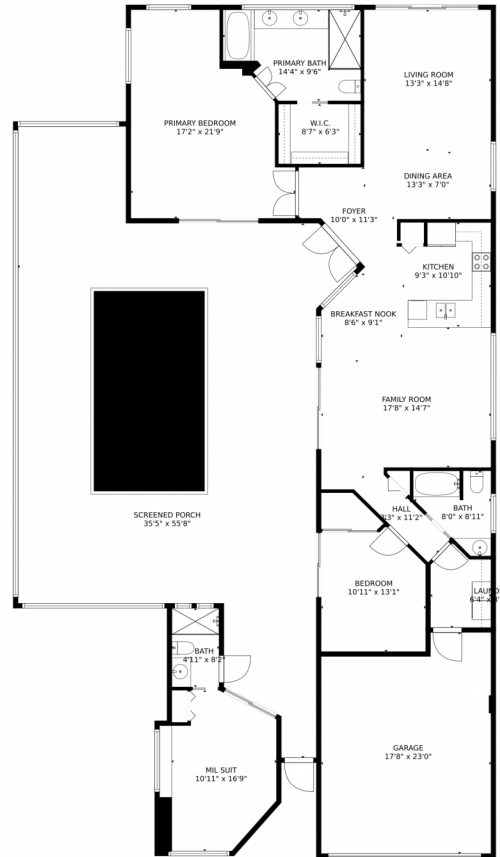

719 SW Tillbo Cove
 Pt St Lucie, FL 34986
 COMMUNITY: Lake Charles

 Single Family
  1875 SQFT
  3 Beds
  3 Baths
  2 Car
  0.22 Acre

Kelley Bragg
 772-370-9705
 kbragg927@gmail.com

TOTAL: 1786 sq. ft
FLOOR 1: 1786 sq. ft
EXCLUDED AREAS: GARAGE: 379 sq. ft, SCREENED PORCH: 1244 sq. ft
MEASUREMENTS CALCULATED BY V1Photos.com ARE DEEMED HIGHLY RELIABLE BUT NOT GUARANTEED.

Disclaimer: Sizes and Dimensions are Approximate, Actual May Vary.

Kelley Bragg
772-370-9705
kbragg927@gmail.com