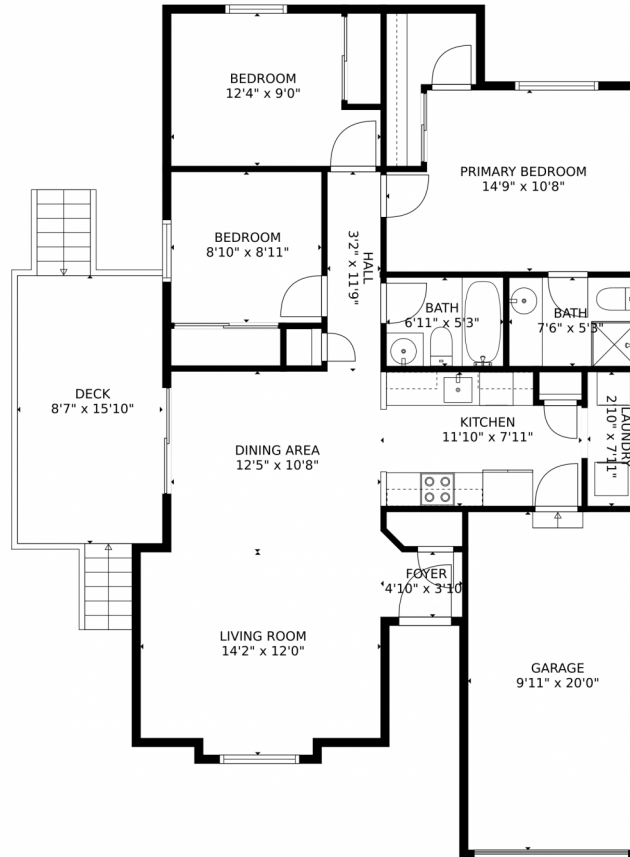

17736 East Cornell Drive, Aurora, CO 80013 – Main Level

TOTAL: 982 sq. ft
FLOOR 1: 982 sq. ft
EXCLUDED AREAS: GARAGE: 198 sq. ft, DECK: 136 sq. ft

Disclaimer: Sizes and Dimensions are Approximate, Actual May Vary.

Taylor Haas

303-665-7368

taylorh@coloradorpm.com

<https://www.coloradorpm.com/available-rental-properties-denver>

Scan code
for more
property
details